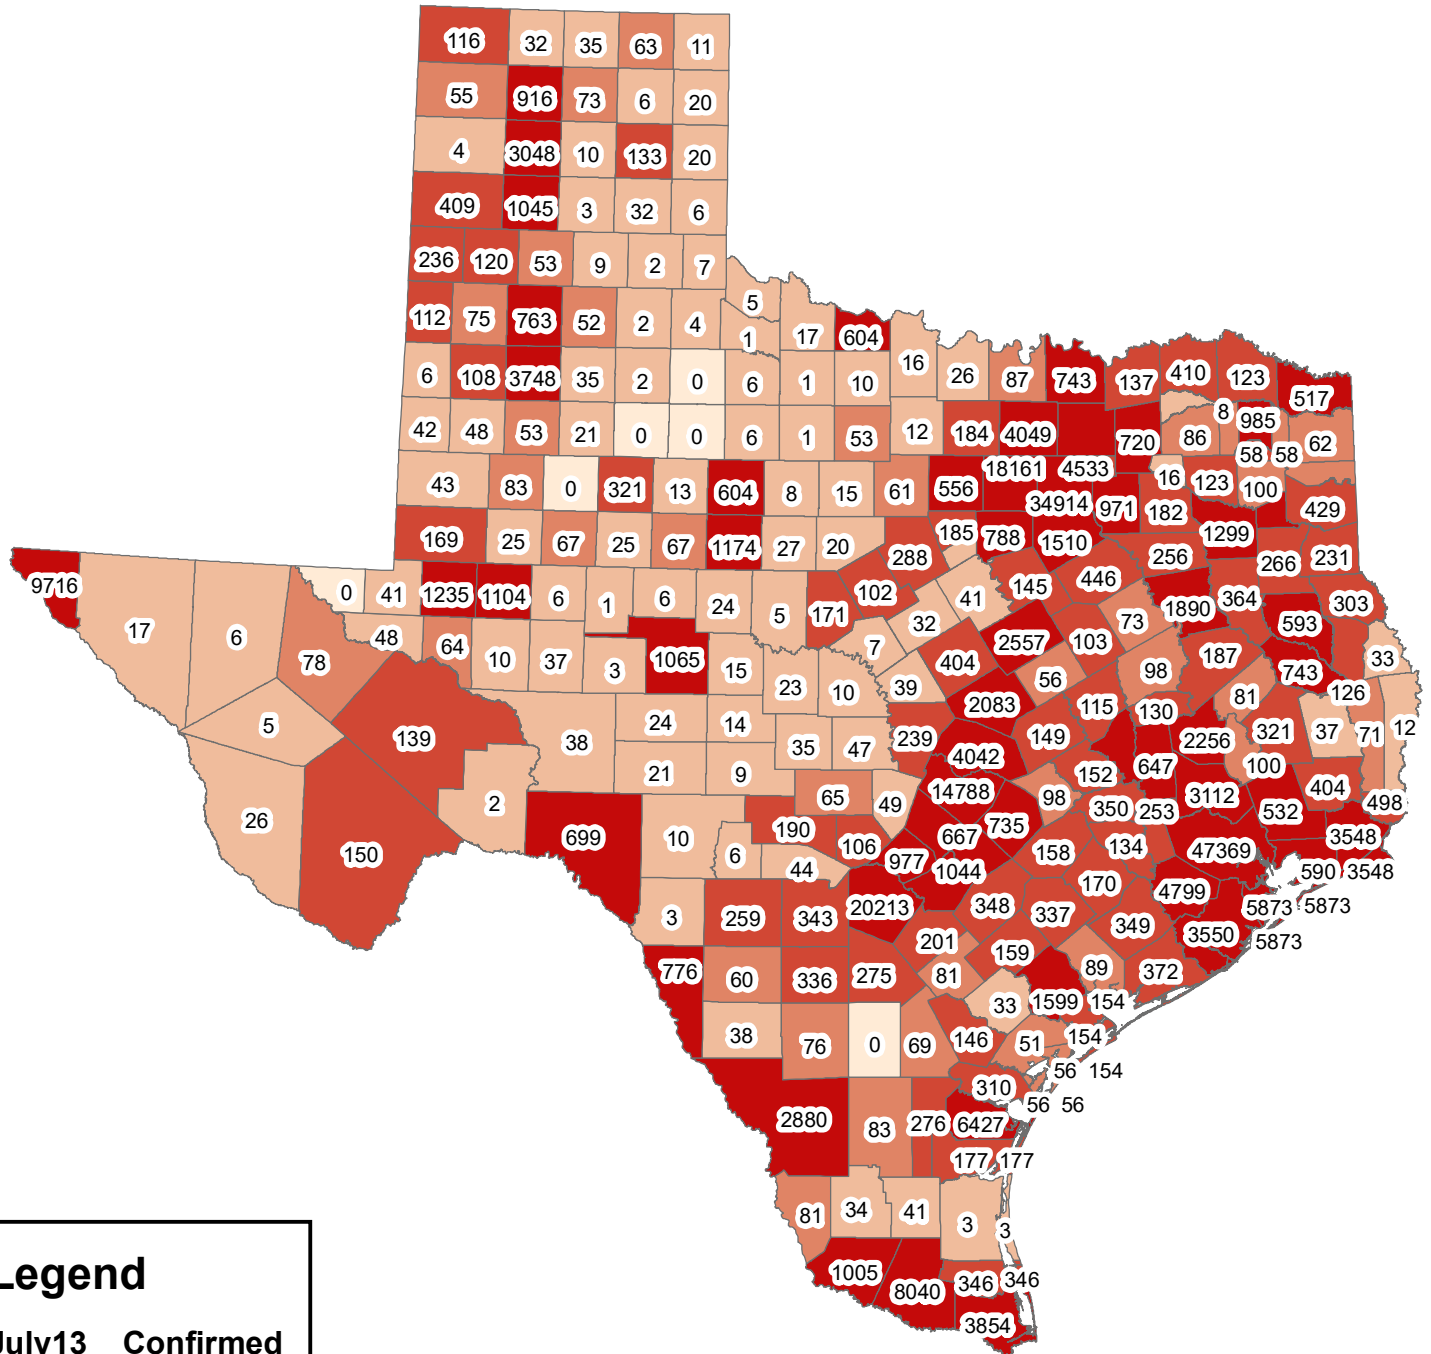

Texas Covid-19 Confirmed Cases July 13, 2020

Legend

July13__Confirmed

- 0
- 1-50
- 51-100
- 101-500
- 501-47369

The City of Stephenville makes every effort to ensure this map is free of errors but does not warrant the map or its features. The City of Stephenville provides this map without any warranty of any kind whatsoever, either expressed or implied.

https://github.com/CSSEGISandData/COVID-19/tree/master/csse_covid_19_data/csse_covid_19_daily_reports