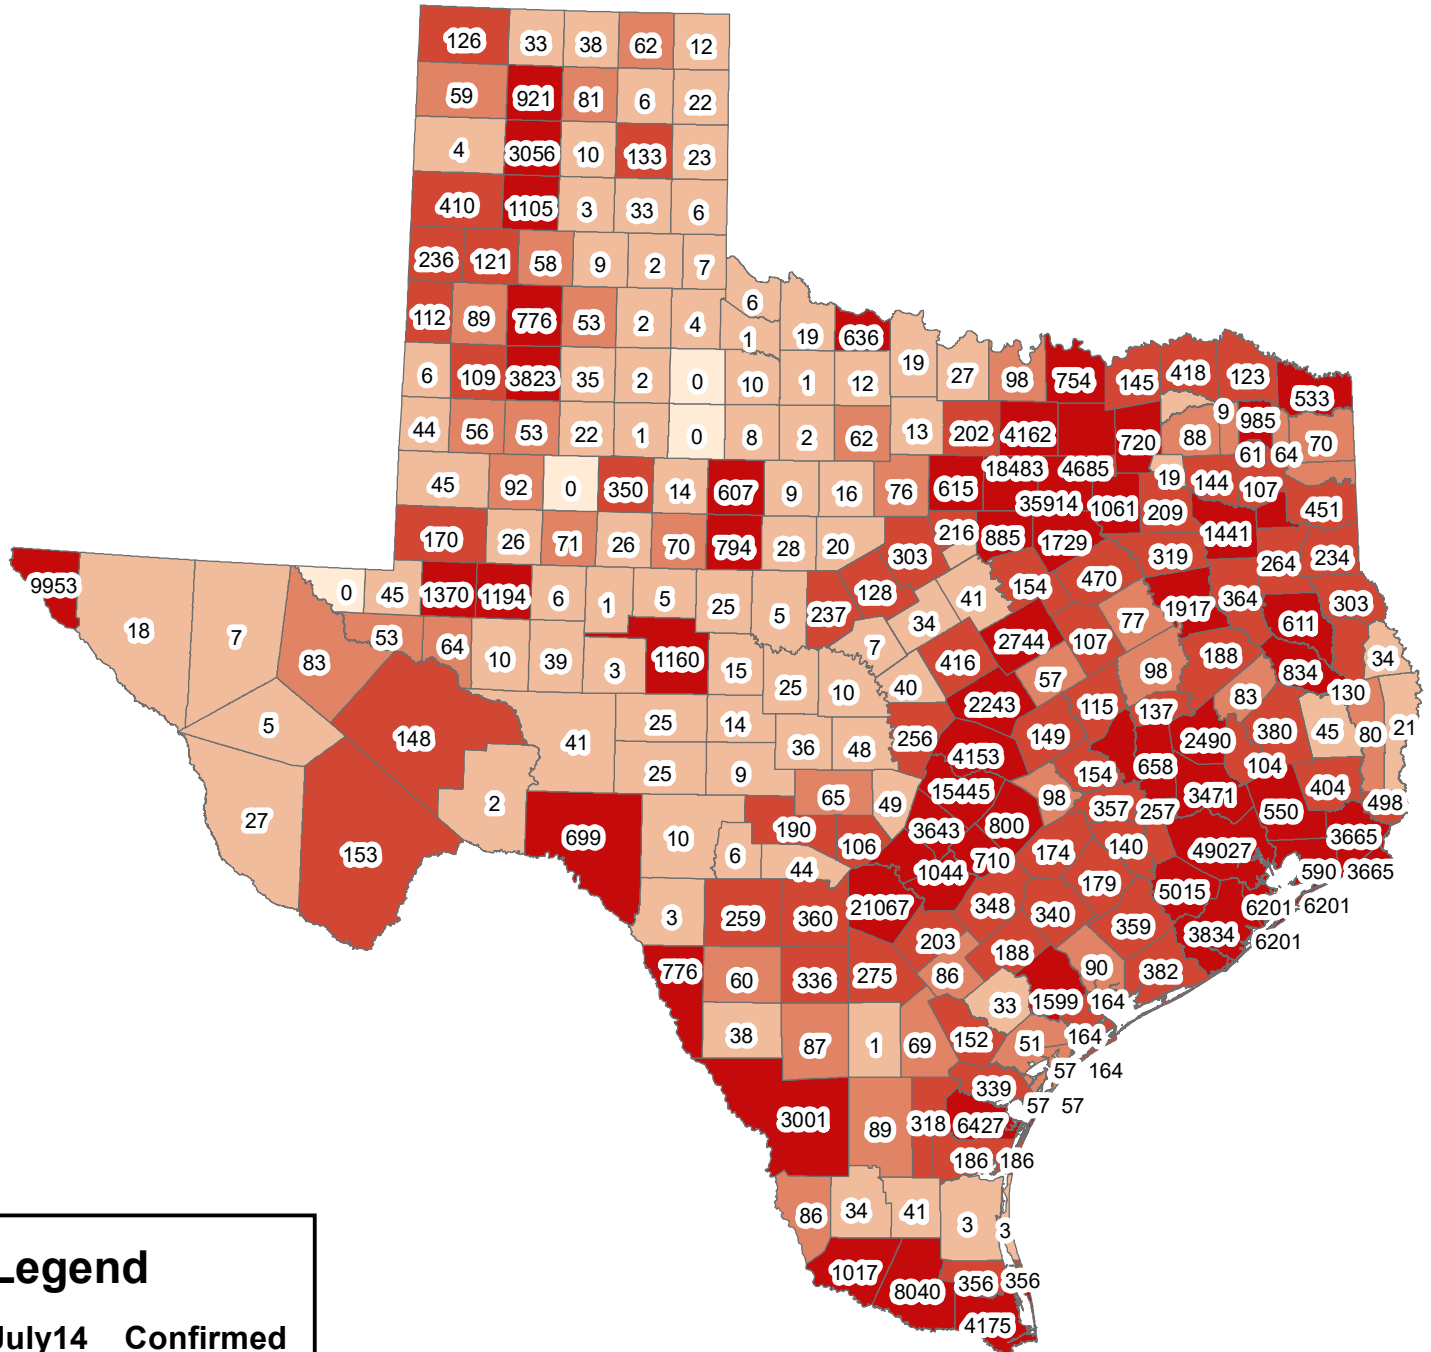

Texas Covid-19 Confirmed Cases July 14, 2020

Legend

July14__Confirmed

- 0
- 1-50
- 51-100
- 101-500
- 501-49027

The City of Stephenville makes every effort to ensure this map is free of errors but does not warrant the map or its features. The City of Stephenville provides this map without any warranty of any kind whatsoever, either expressed or implied.

https://github.com/CSSEGISandData/COVID-19/tree/master/csse_covid_19_data/csse_covid_19_daily_reports