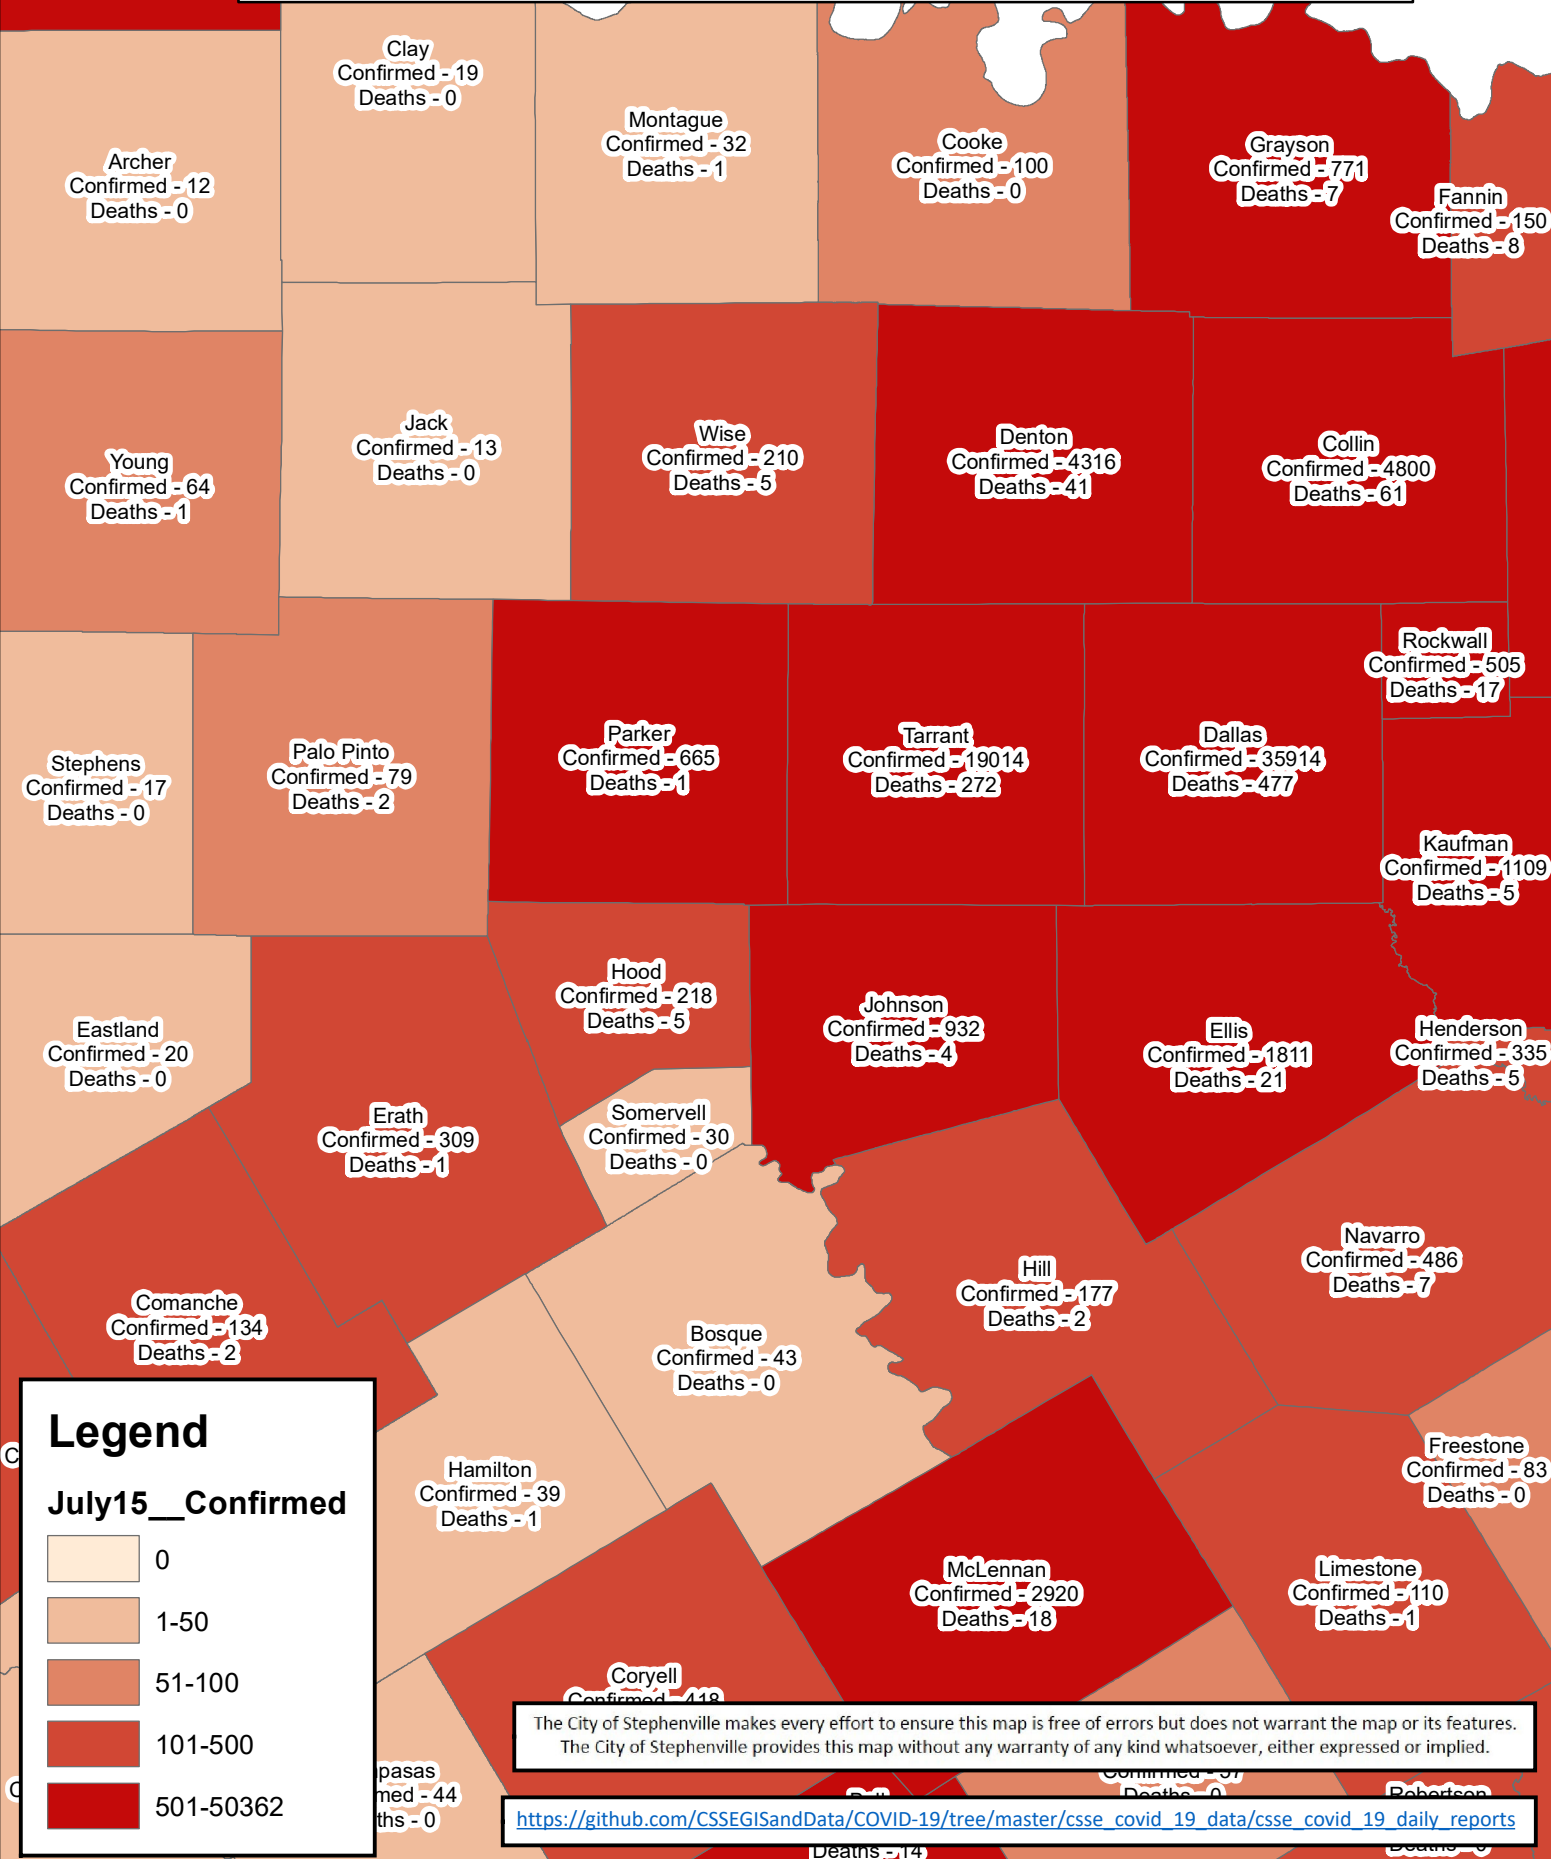

Erath County Area Covid-19 Confirmed Cases July 15, 2020

Legend

July15__Confirmed

- 0
- 1-50
- 51-100
- 101-500
- 501-50362

The City of Stephenville makes every effort to ensure this map is free of errors but does not warrant the map or its features. The City of Stephenville provides this map without any warranty of any kind whatsoever, either expressed or implied.

https://github.com/CSSEGISandData/COVID-19/tree/master/csse_covid_19_data/csse_covid_19_daily_reports