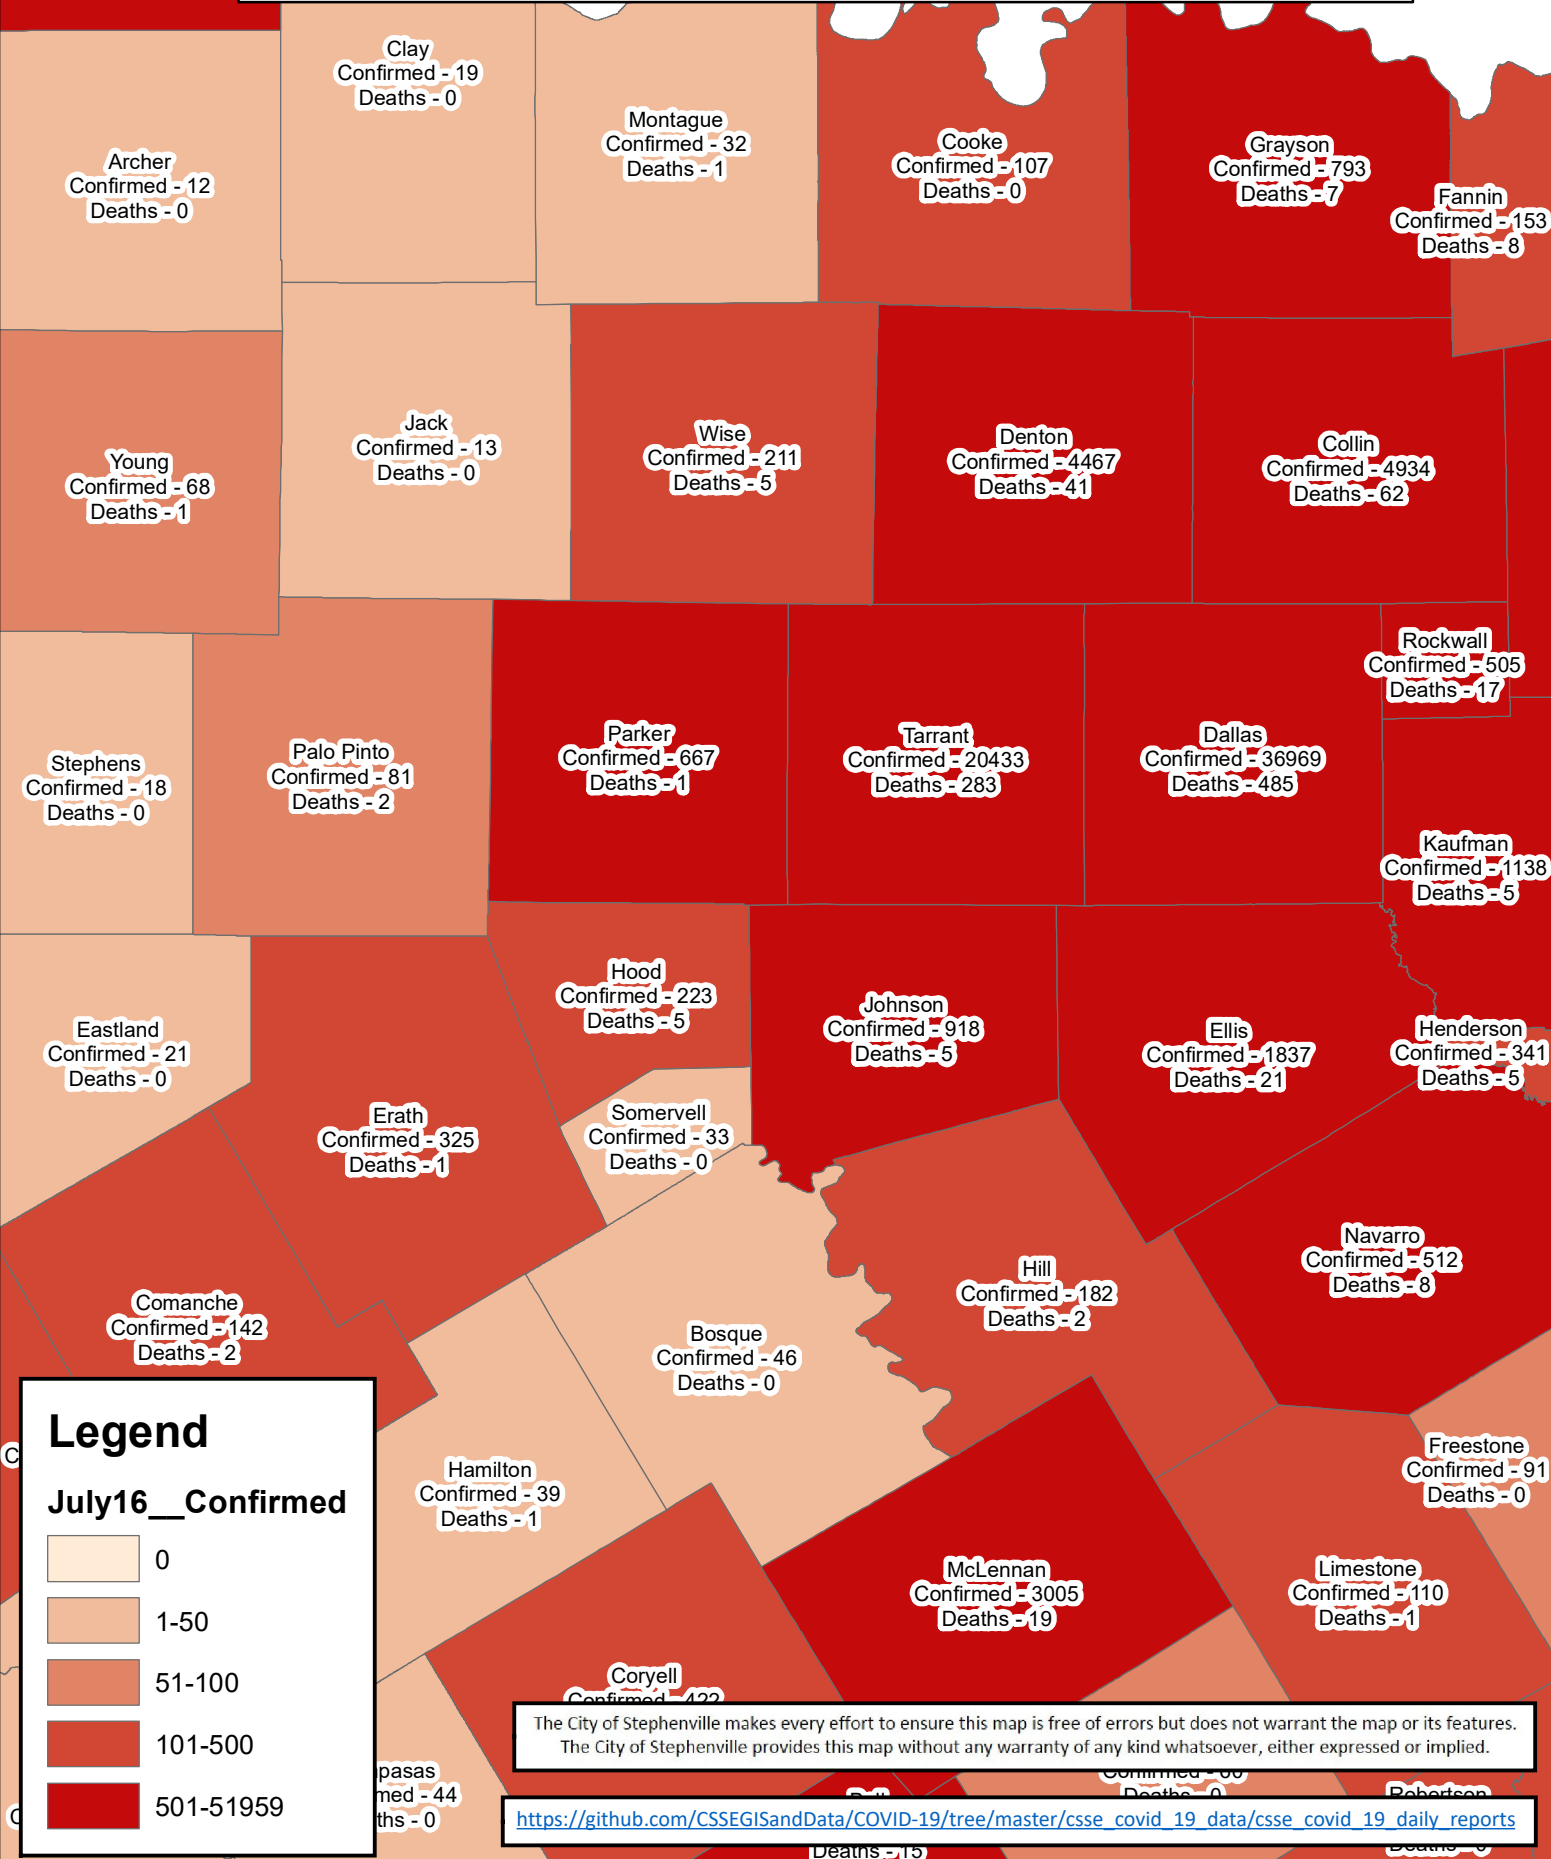

Erath County Area Covid-19 Confirmed Cases July 16, 2020

Legend

July16__Confirmed

- 0
- 1-50
- 51-100
- 101-500
- 501-51959

The City of Stephenville makes every effort to ensure this map is free of errors but does not warrant the map or its features. The City of Stephenville provides this map without any warranty of any kind whatsoever, either expressed or implied.

https://github.com/CSSEGISandData/COVID-19/tree/master/csse_covid_19_data/csse_covid_19_daily_reports