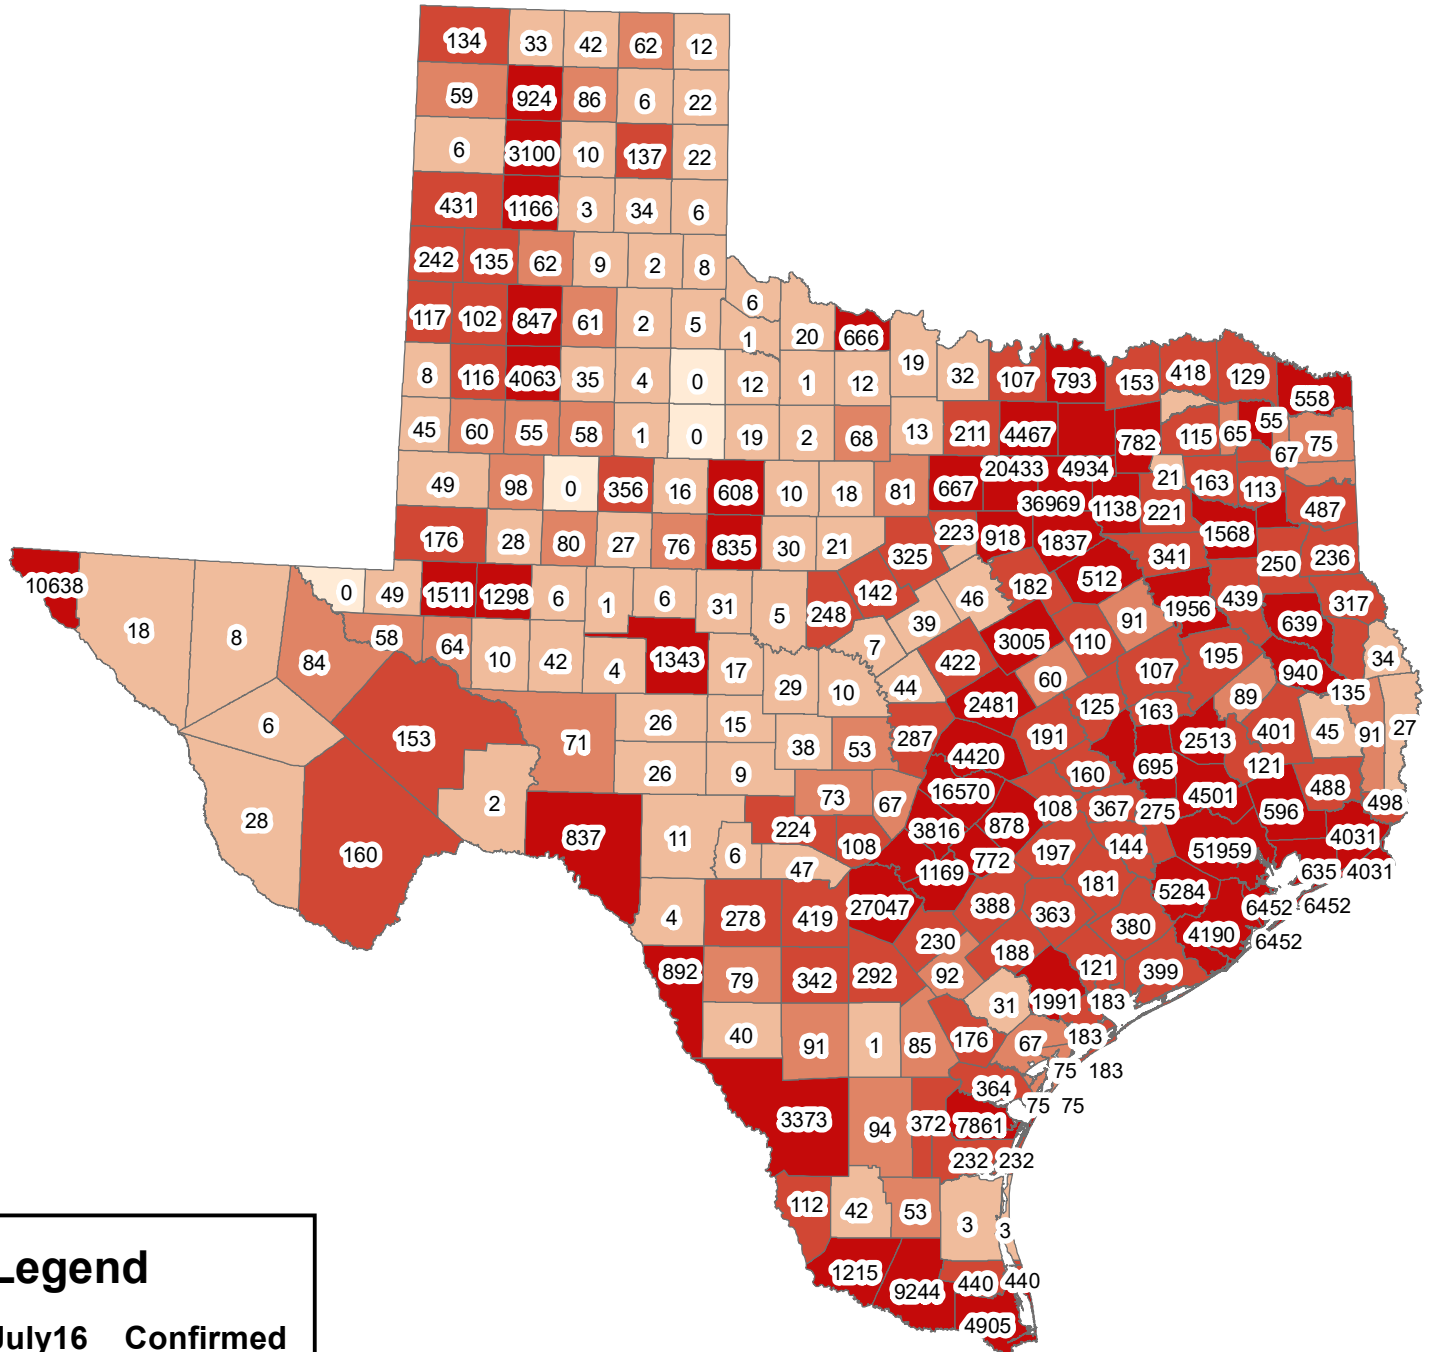

Texas Covid-19 Confirmed Cases July 16, 2020

Legend

July16__Confirmed

- 0
- 1-50
- 51-100
- 101-500
- 501-51959

The City of Stephenville makes every effort to ensure this map is free of errors but does not warrant the map or its features. The City of Stephenville provides this map without any warranty of any kind whatsoever, either expressed or implied.

https://github.com/CSSEGISandData/COVID-19/tree/master/csse_covid_19_data/csse_covid_19_daily_reports