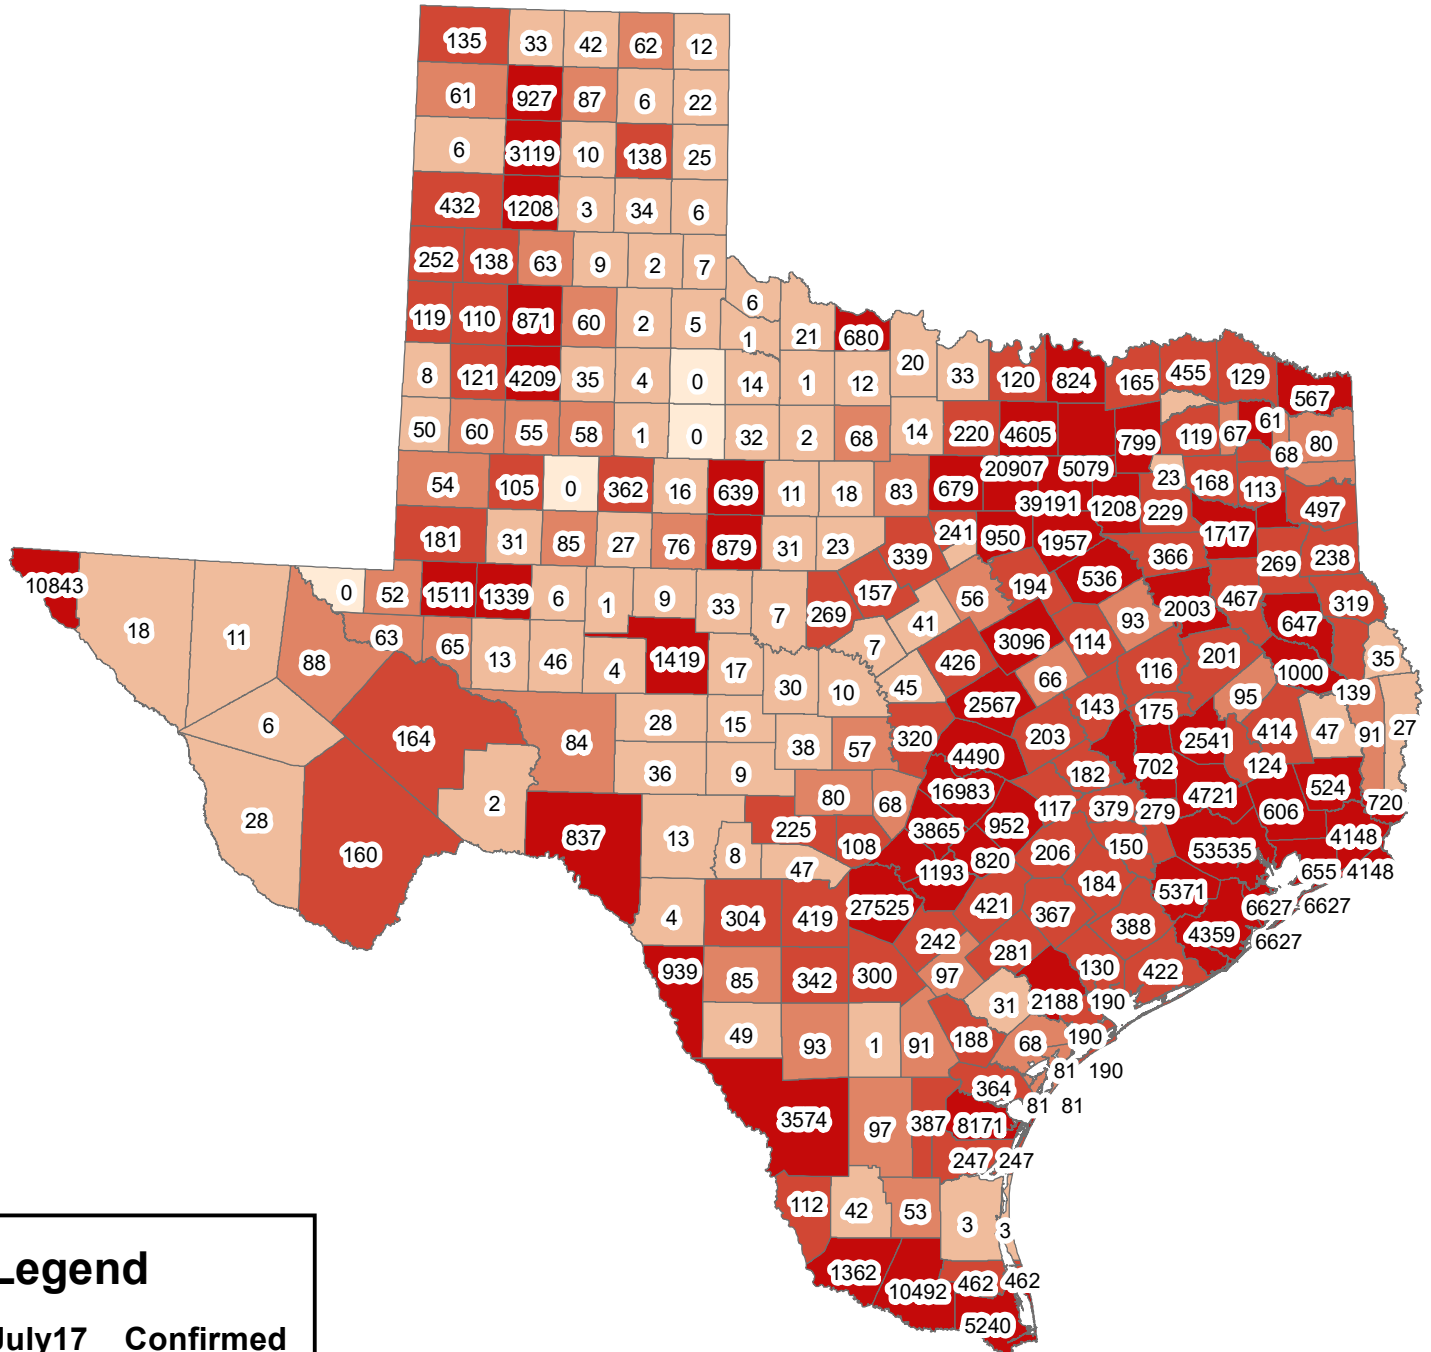

Texas Covid-19 Confirmed Cases July 17, 2020

Legend

July17__Confirmed

- 0
- 1-50
- 51-100
- 101-500
- 501-53535

The City of Stephenville makes every effort to ensure this map is free of errors but does not warrant the map or its features. The City of Stephenville provides this map without any warranty of any kind whatsoever, either expressed or implied.

https://github.com/CSSEGISandData/COVID-19/tree/master/csse_covid_19_data/csse_covid_19_daily_reports