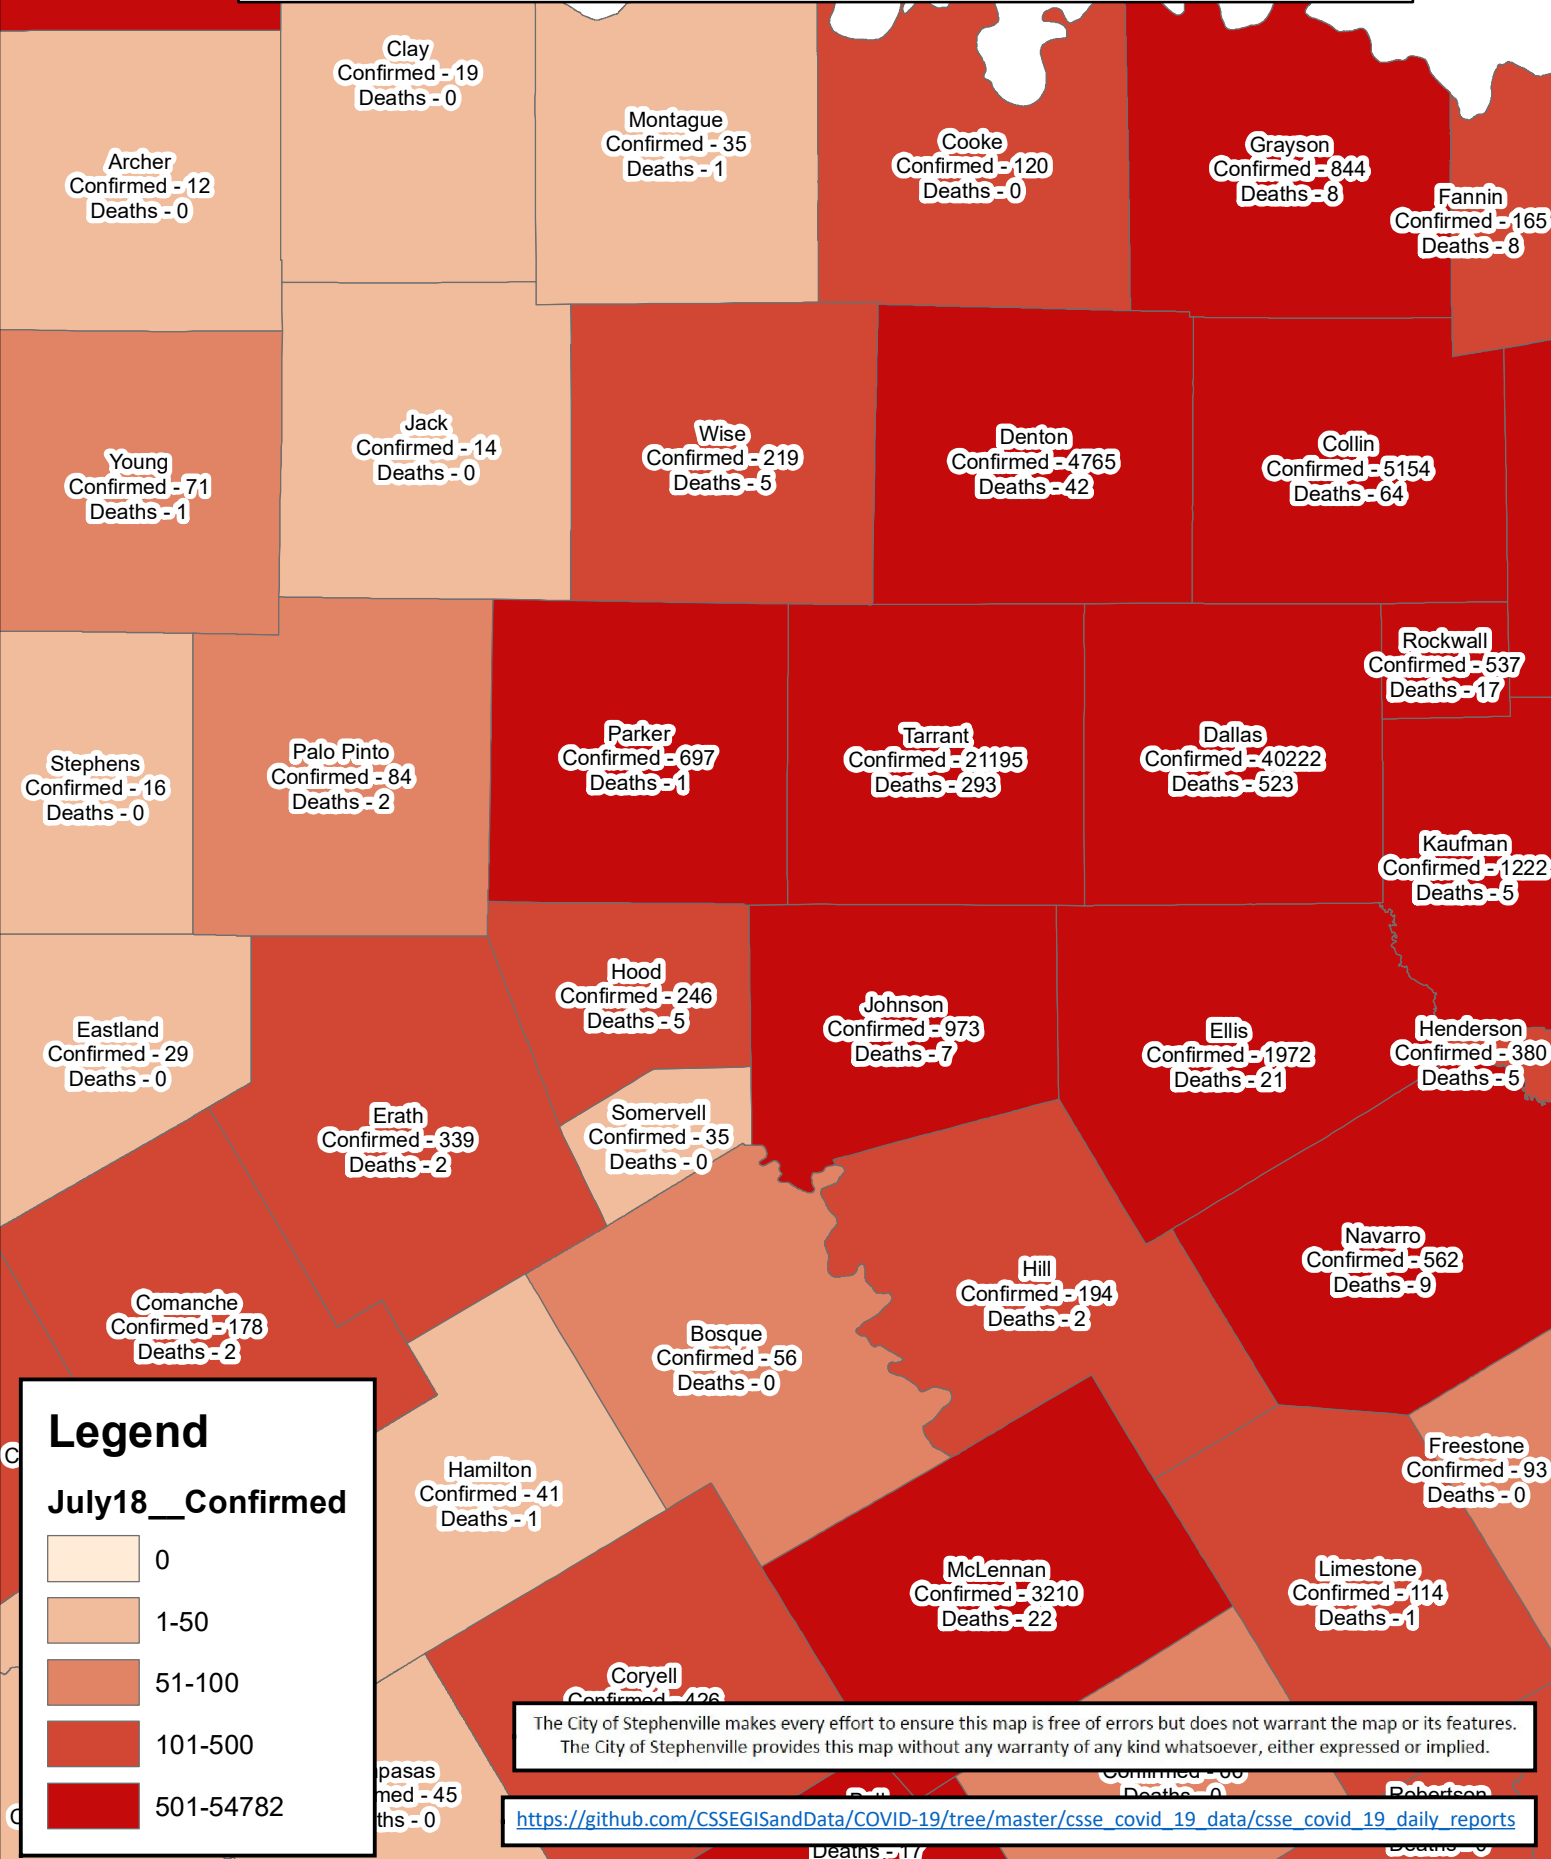

# Erath County Area Covid-19 Confirmed Cases July 18, 2020

### Legend

July18\_\_Confirmed

- 0
- 1-50
- 51-100
- 101-500
- 501-54782

The City of Stephenville makes every effort to ensure this map is free of errors but does not warrant the map or its features. The City of Stephenville provides this map without any warranty of any kind whatsoever, either expressed or implied.

[https://github.com/CSSEGISandData/COVID-19/tree/master/csse\\_covid\\_19\\_data/csse\\_covid\\_19\\_daily\\_reports](https://github.com/CSSEGISandData/COVID-19/tree/master/csse_covid_19_data/csse_covid_19_daily_reports)