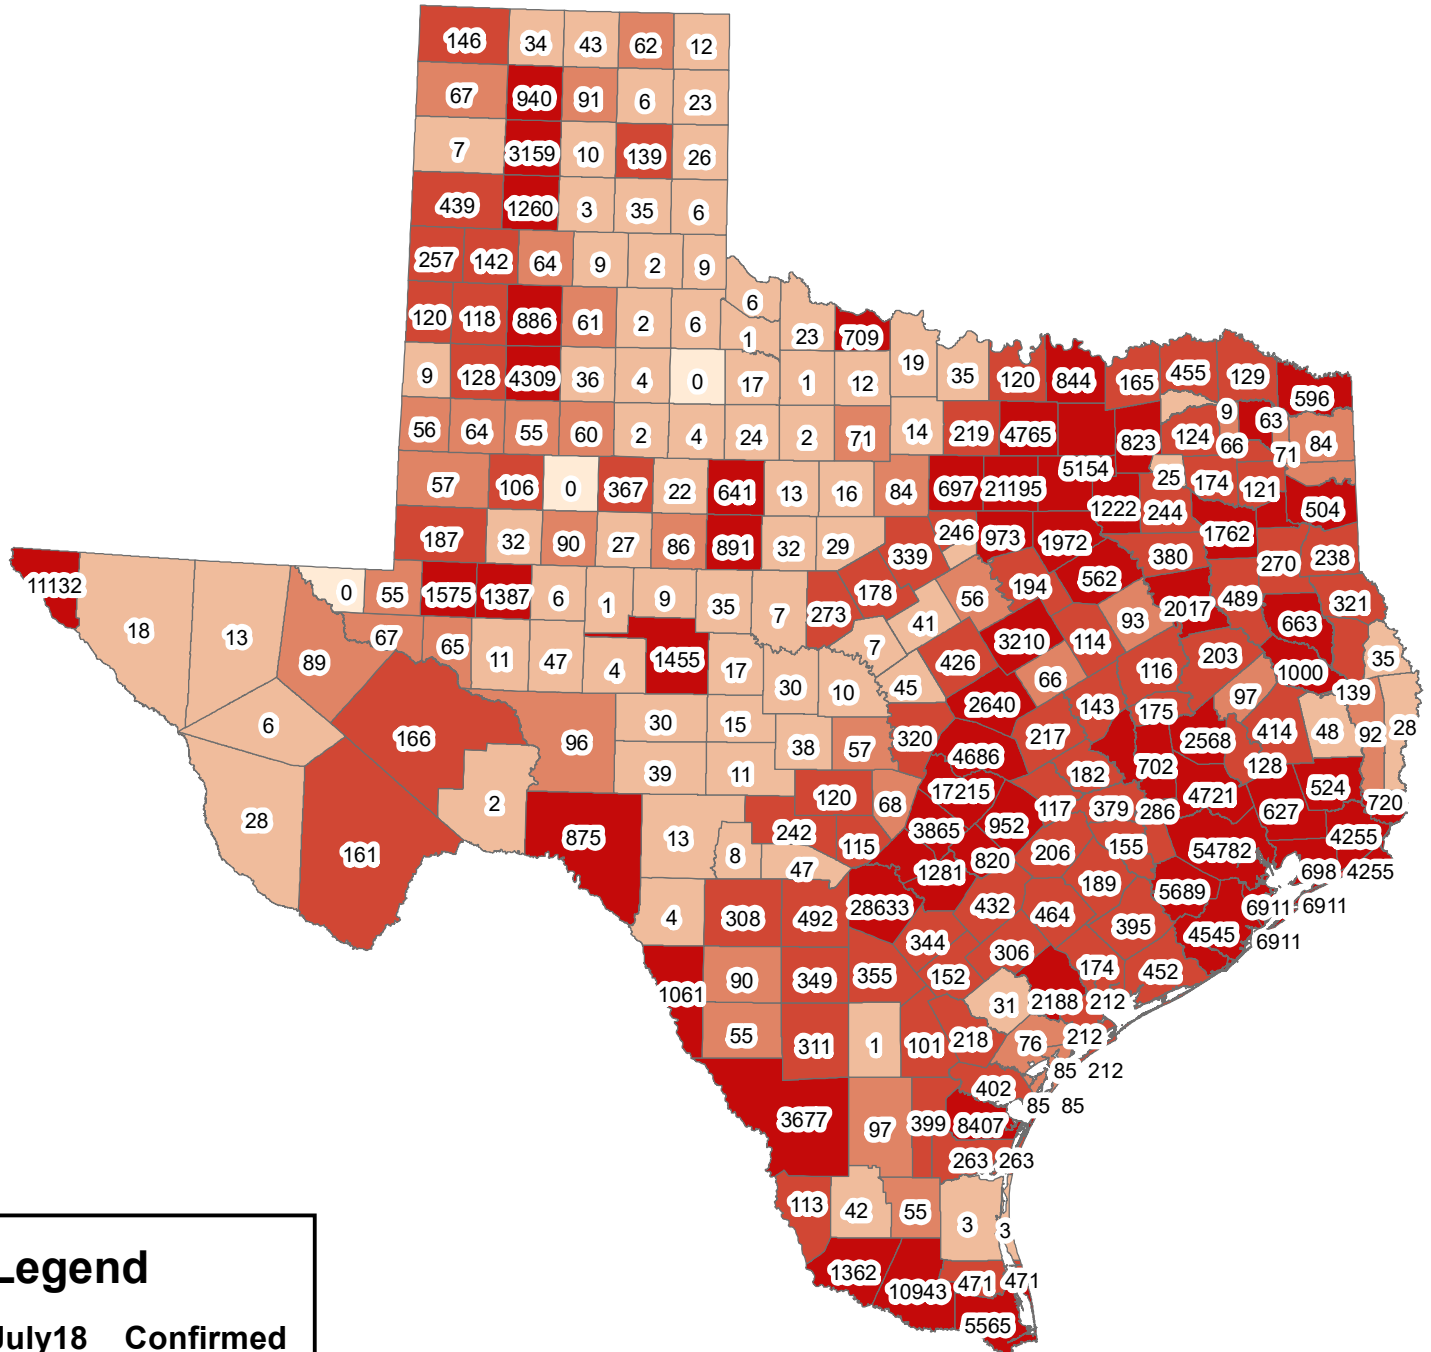

Texas Covid-19 Confirmed Cases July 18, 2020

Legend

July18__Confirmed

- 0
- 1-50
- 51-100
- 101-500
- 501-54782

The City of Stephenville makes every effort to ensure this map is free of errors but does not warrant the map or its features. The City of Stephenville provides this map without any warranty of any kind whatsoever, either expressed or implied.

https://github.com/CSSEGISandData/COVID-19/tree/master/csse_covid_19_data/csse_covid_19_daily_reports