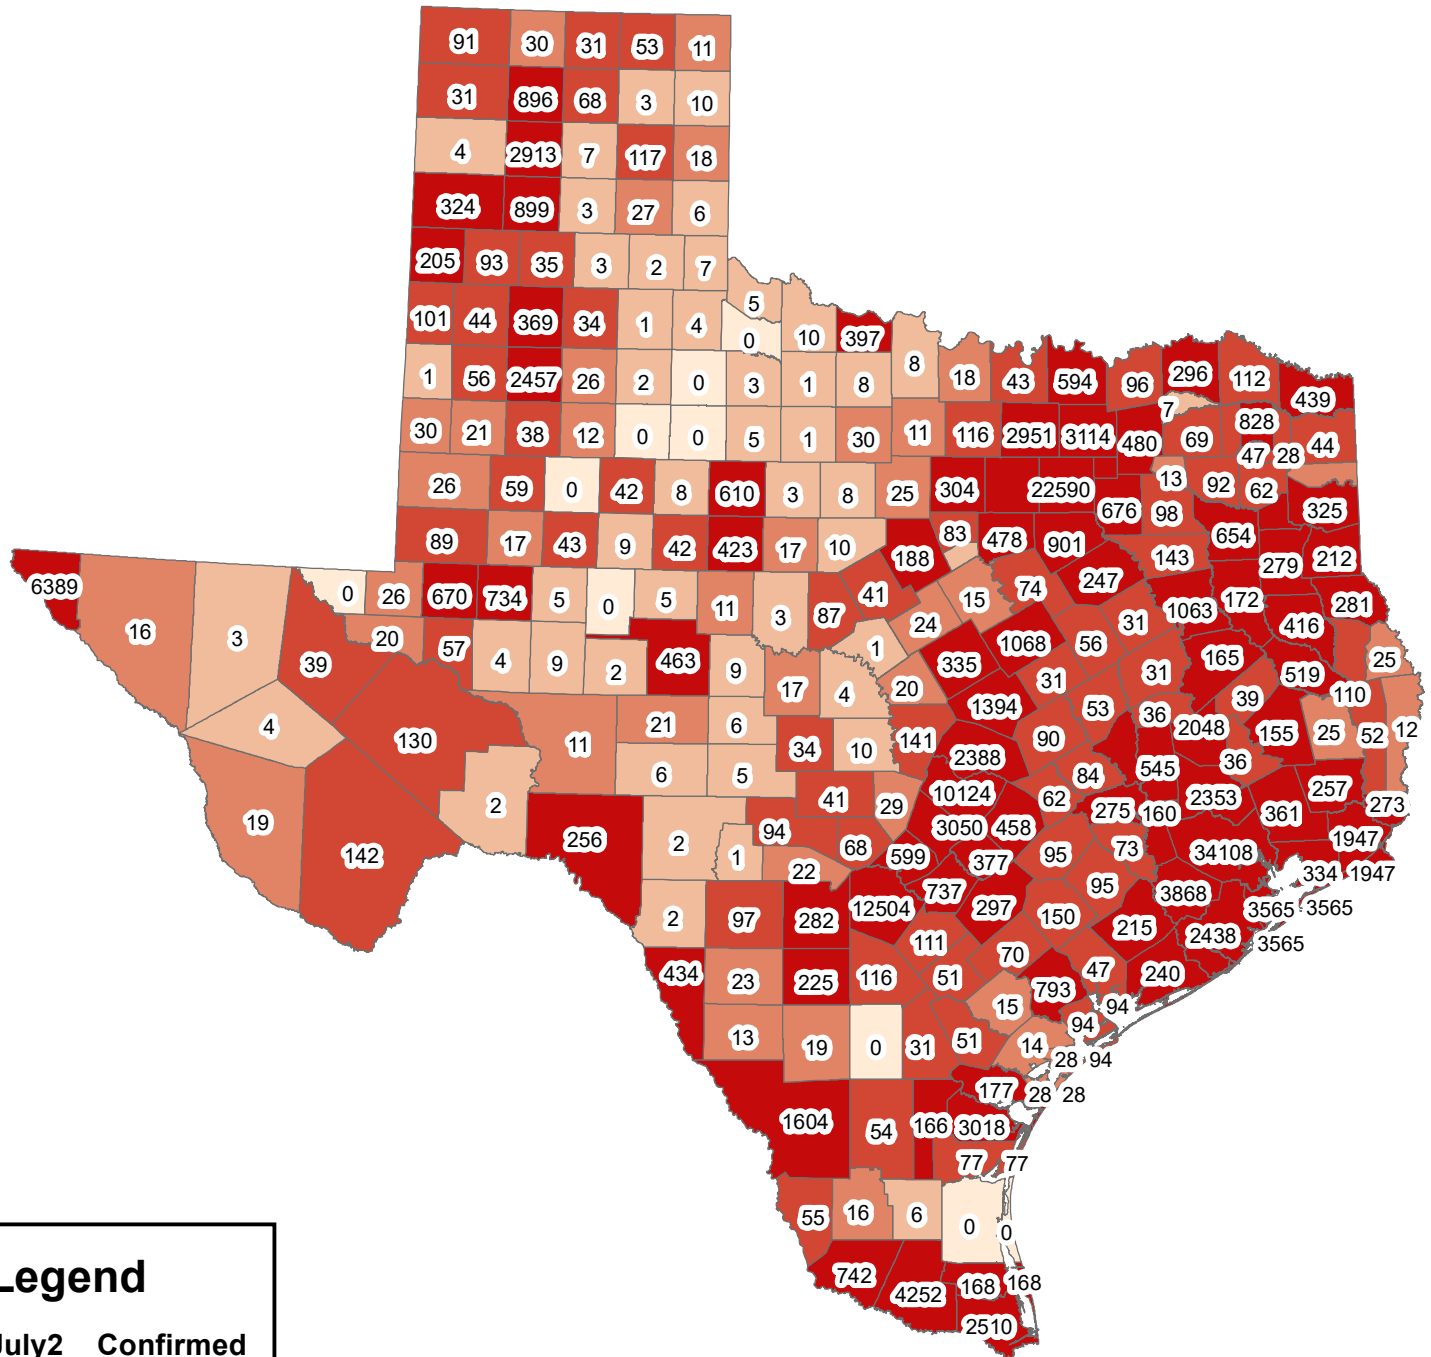

# Texas Covid-19 Confirmed Cases July 2, 2020

**Legend**

July2\_\_Confirmed

- 0
- 1-10
- 11-30
- 31-150
- 151-34108

The City of Stephenville makes every effort to ensure this map is free of errors but does not warrant the map or its features. The City of Stephenville provides this map without any warranty of any kind whatsoever, either expressed or implied.

[https://github.com/CSSEGISandData/COVID-19/tree/master/csse\\_covid\\_19\\_data/csse\\_covid\\_19\\_daily\\_reports](https://github.com/CSSEGISandData/COVID-19/tree/master/csse_covid_19_data/csse_covid_19_daily_reports)