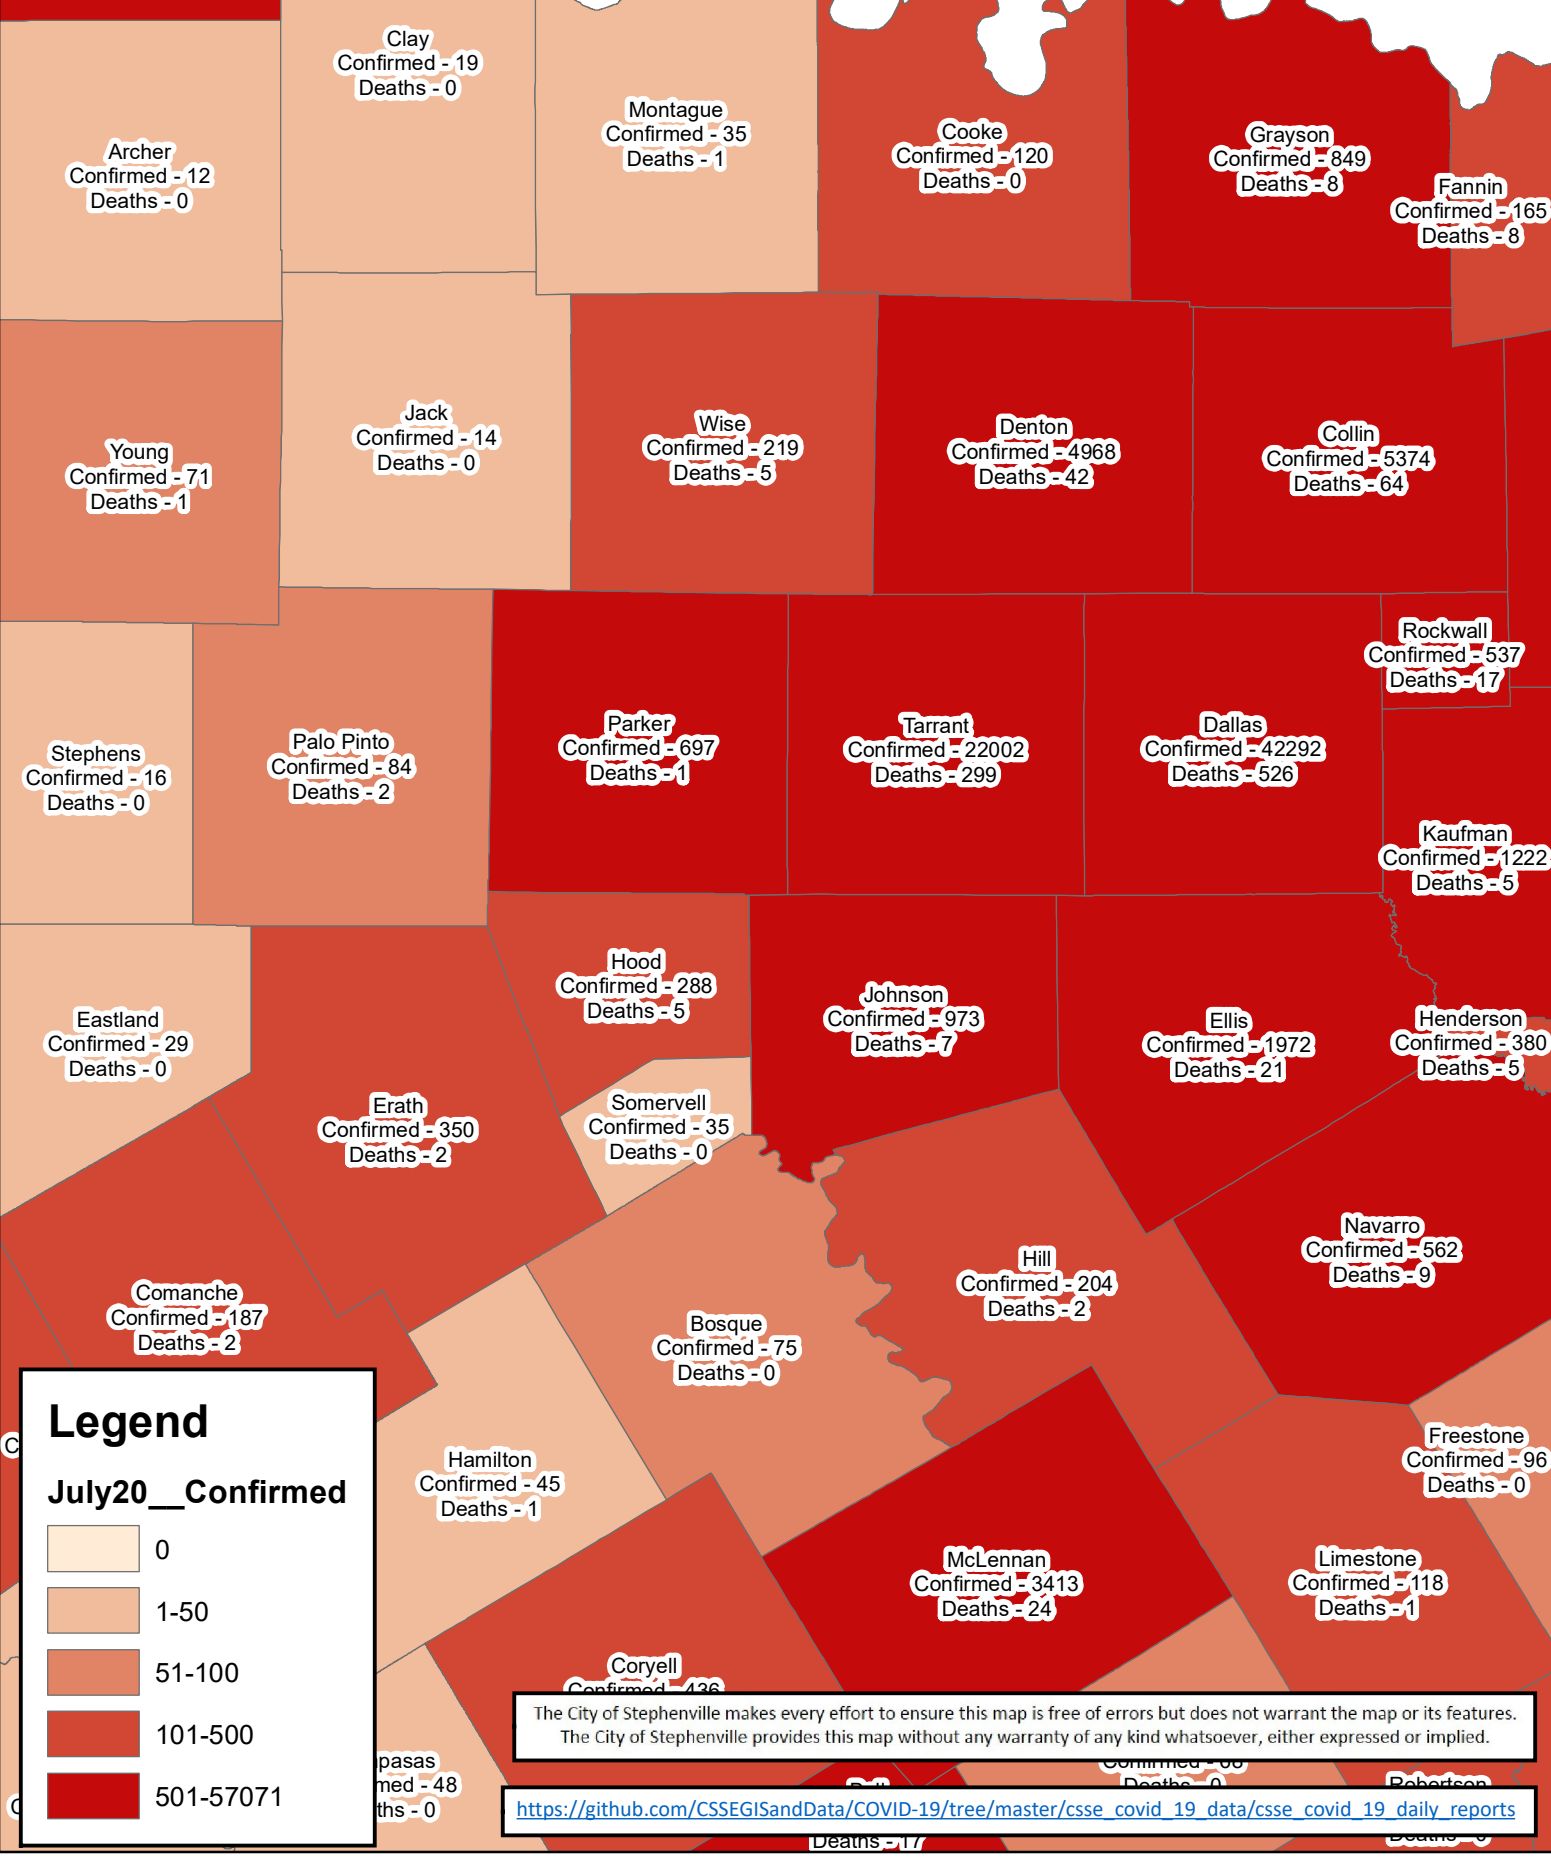

# Erath County Area Covid-19 Confirmed Cases July 20, 2020

### Legend

July20\_\_Confirmed

- 0
- 1-50
- 51-100
- 101-500
- 501-57071

The City of Stephenville makes every effort to ensure this map is free of errors but does not warrant the map or its features. The City of Stephenville provides this map without any warranty of any kind whatsoever, either expressed or implied.

[https://github.com/CSSEGISandData/COVID-19/tree/master/csse\\_covid\\_19\\_data/csse\\_covid\\_19\\_daily\\_reports](https://github.com/CSSEGISandData/COVID-19/tree/master/csse_covid_19_data/csse_covid_19_daily_reports)