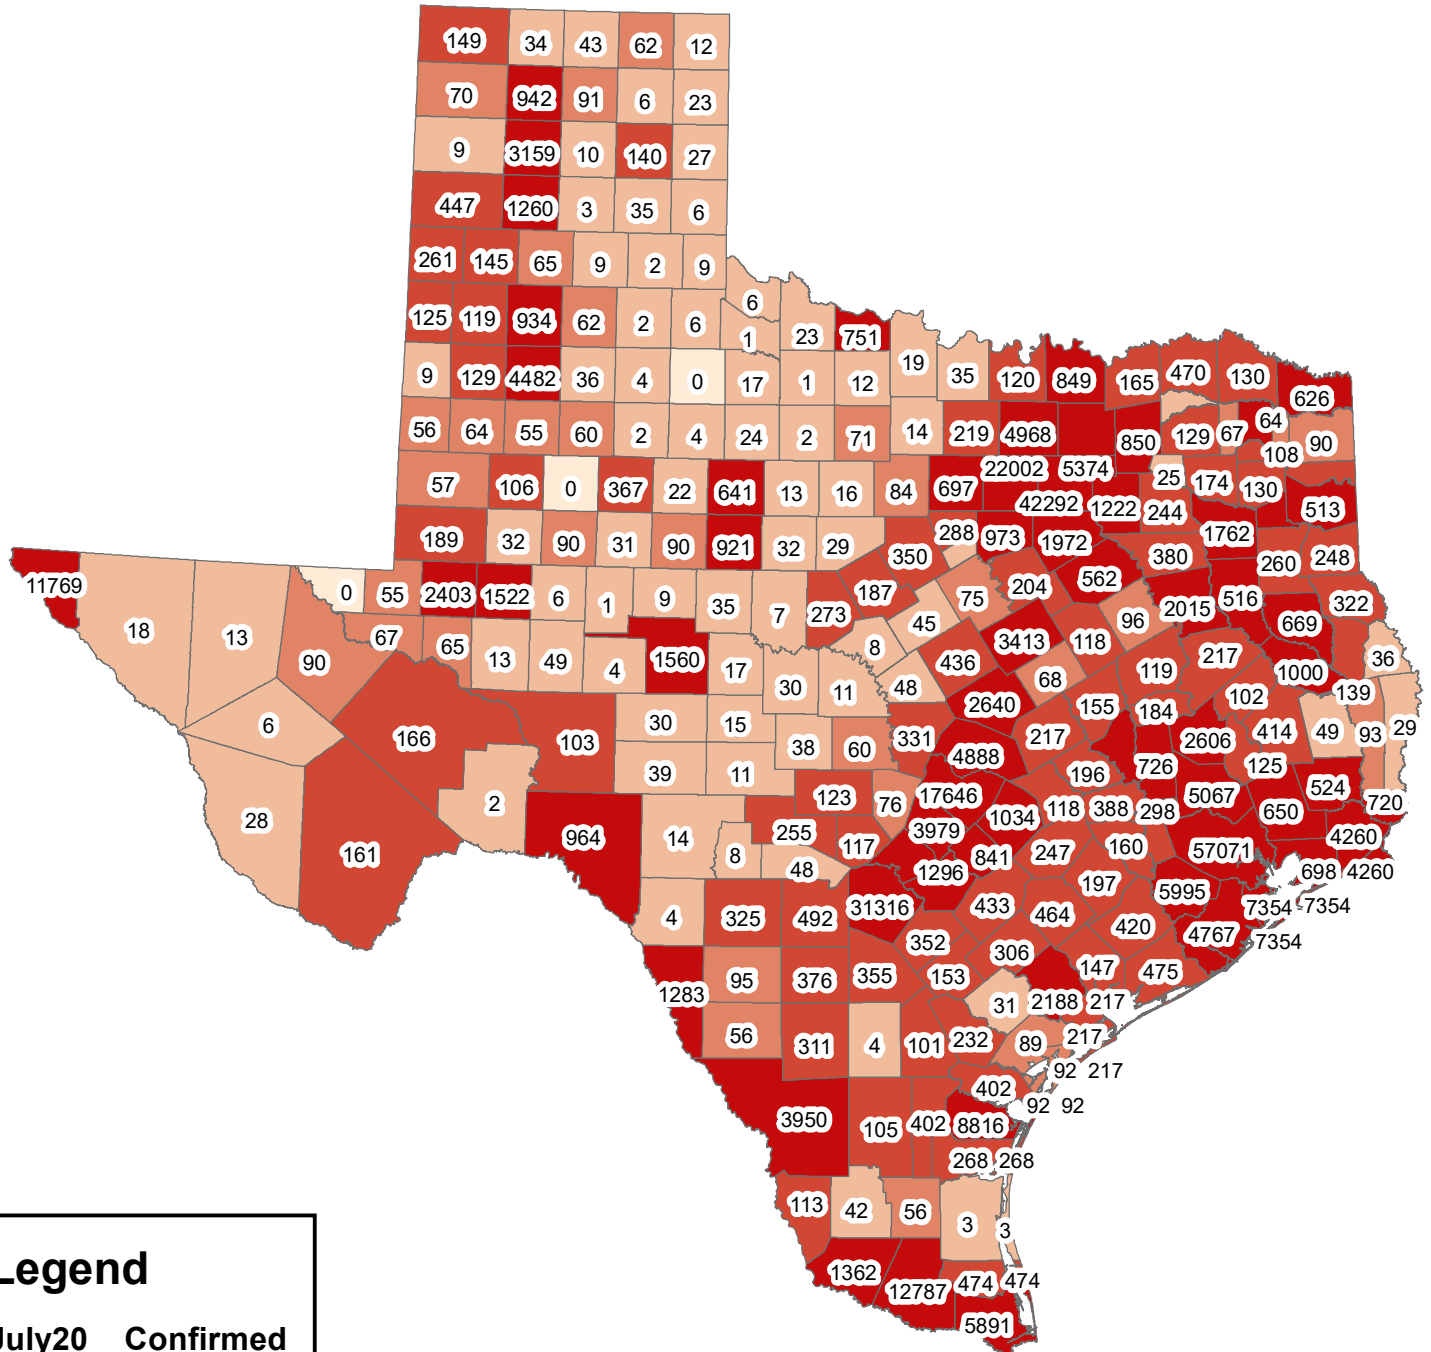

Texas Covid-19 Confirmed Cases July 20, 2020

Legend

July20_Confirmed

- 0
- 1-50
- 51-100
- 101-500
- 501-57071

The City of Stephenville makes every effort to ensure this map is free of errors but does not warrant the map or its features. The City of Stephenville provides this map without any warranty of any kind whatsoever, either expressed or implied.

https://github.com/CSSEGISandData/COVID-19/tree/master/csse_covid_19_data/csse_covid_19_daily_reports