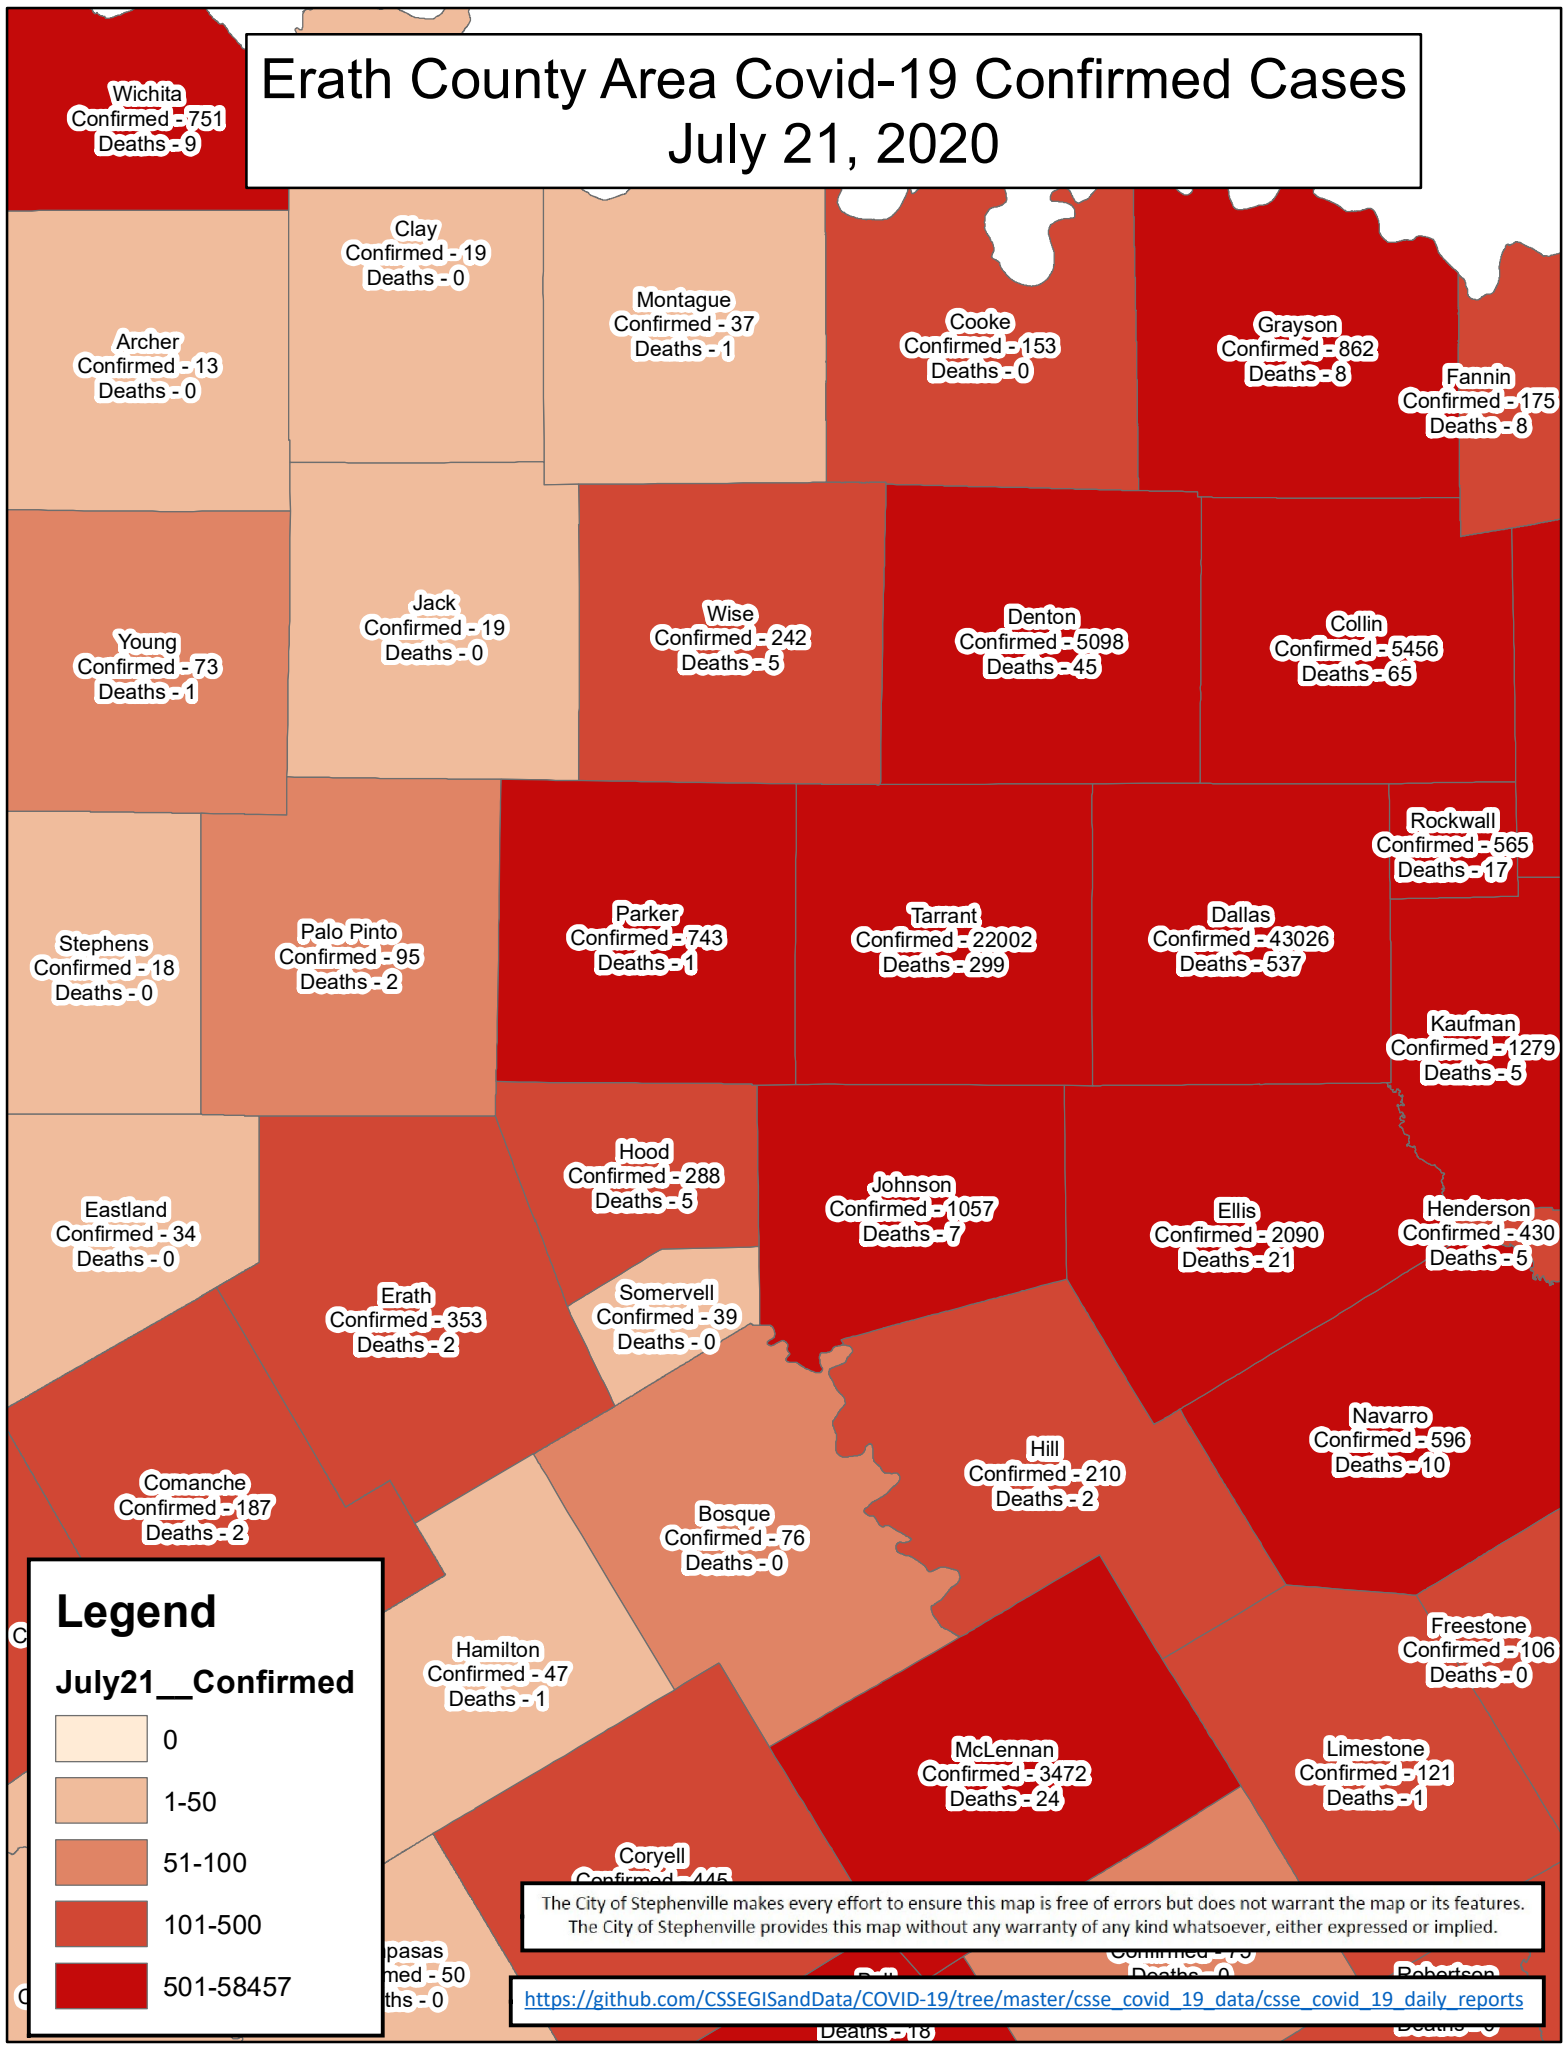

Erath County Area Covid-19 Confirmed Cases July 21, 2020

Legend

July21__Confirmed

- 0
- 1-50
- 51-100
- 101-500
- 501-58457

The City of Stephenville makes every effort to ensure this map is free of errors but does not warrant the map or its features. The City of Stephenville provides this map without any warranty of any kind whatsoever, either expressed or implied.

https://github.com/CSSEGISandData/COVID-19/tree/master/csse_covid_19_data/csse_covid_19_daily_reports