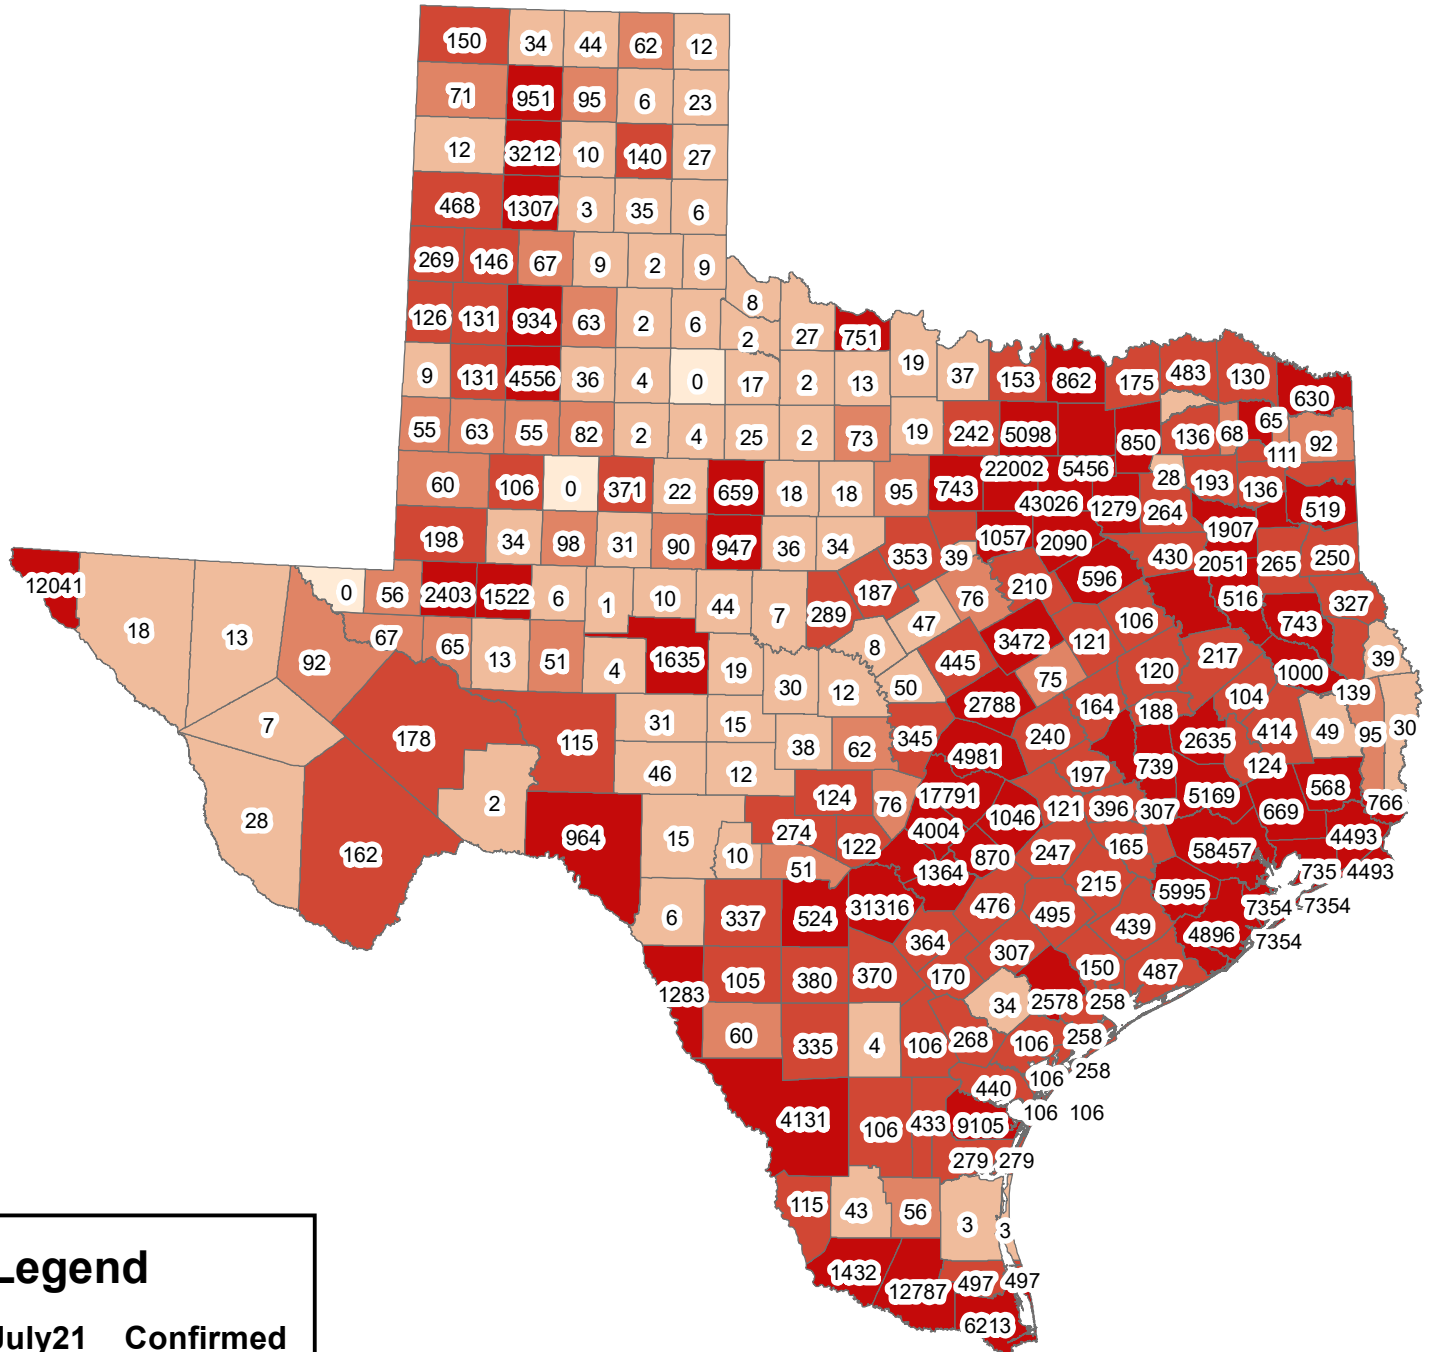

Texas Covid-19 Confirmed Cases July 21, 2020

Legend

July21__Confirmed

- 0
- 1-50
- 51-100
- 101-500
- 501-58457

The City of Stephenville makes every effort to ensure this map is free of errors but does not warrant the map or its features. The City of Stephenville provides this map without any warranty of any kind whatsoever, either expressed or implied.

https://github.com/CSSEGISandData/COVID-19/tree/master/csse_covid_19_data/csse_covid_19_daily_reports