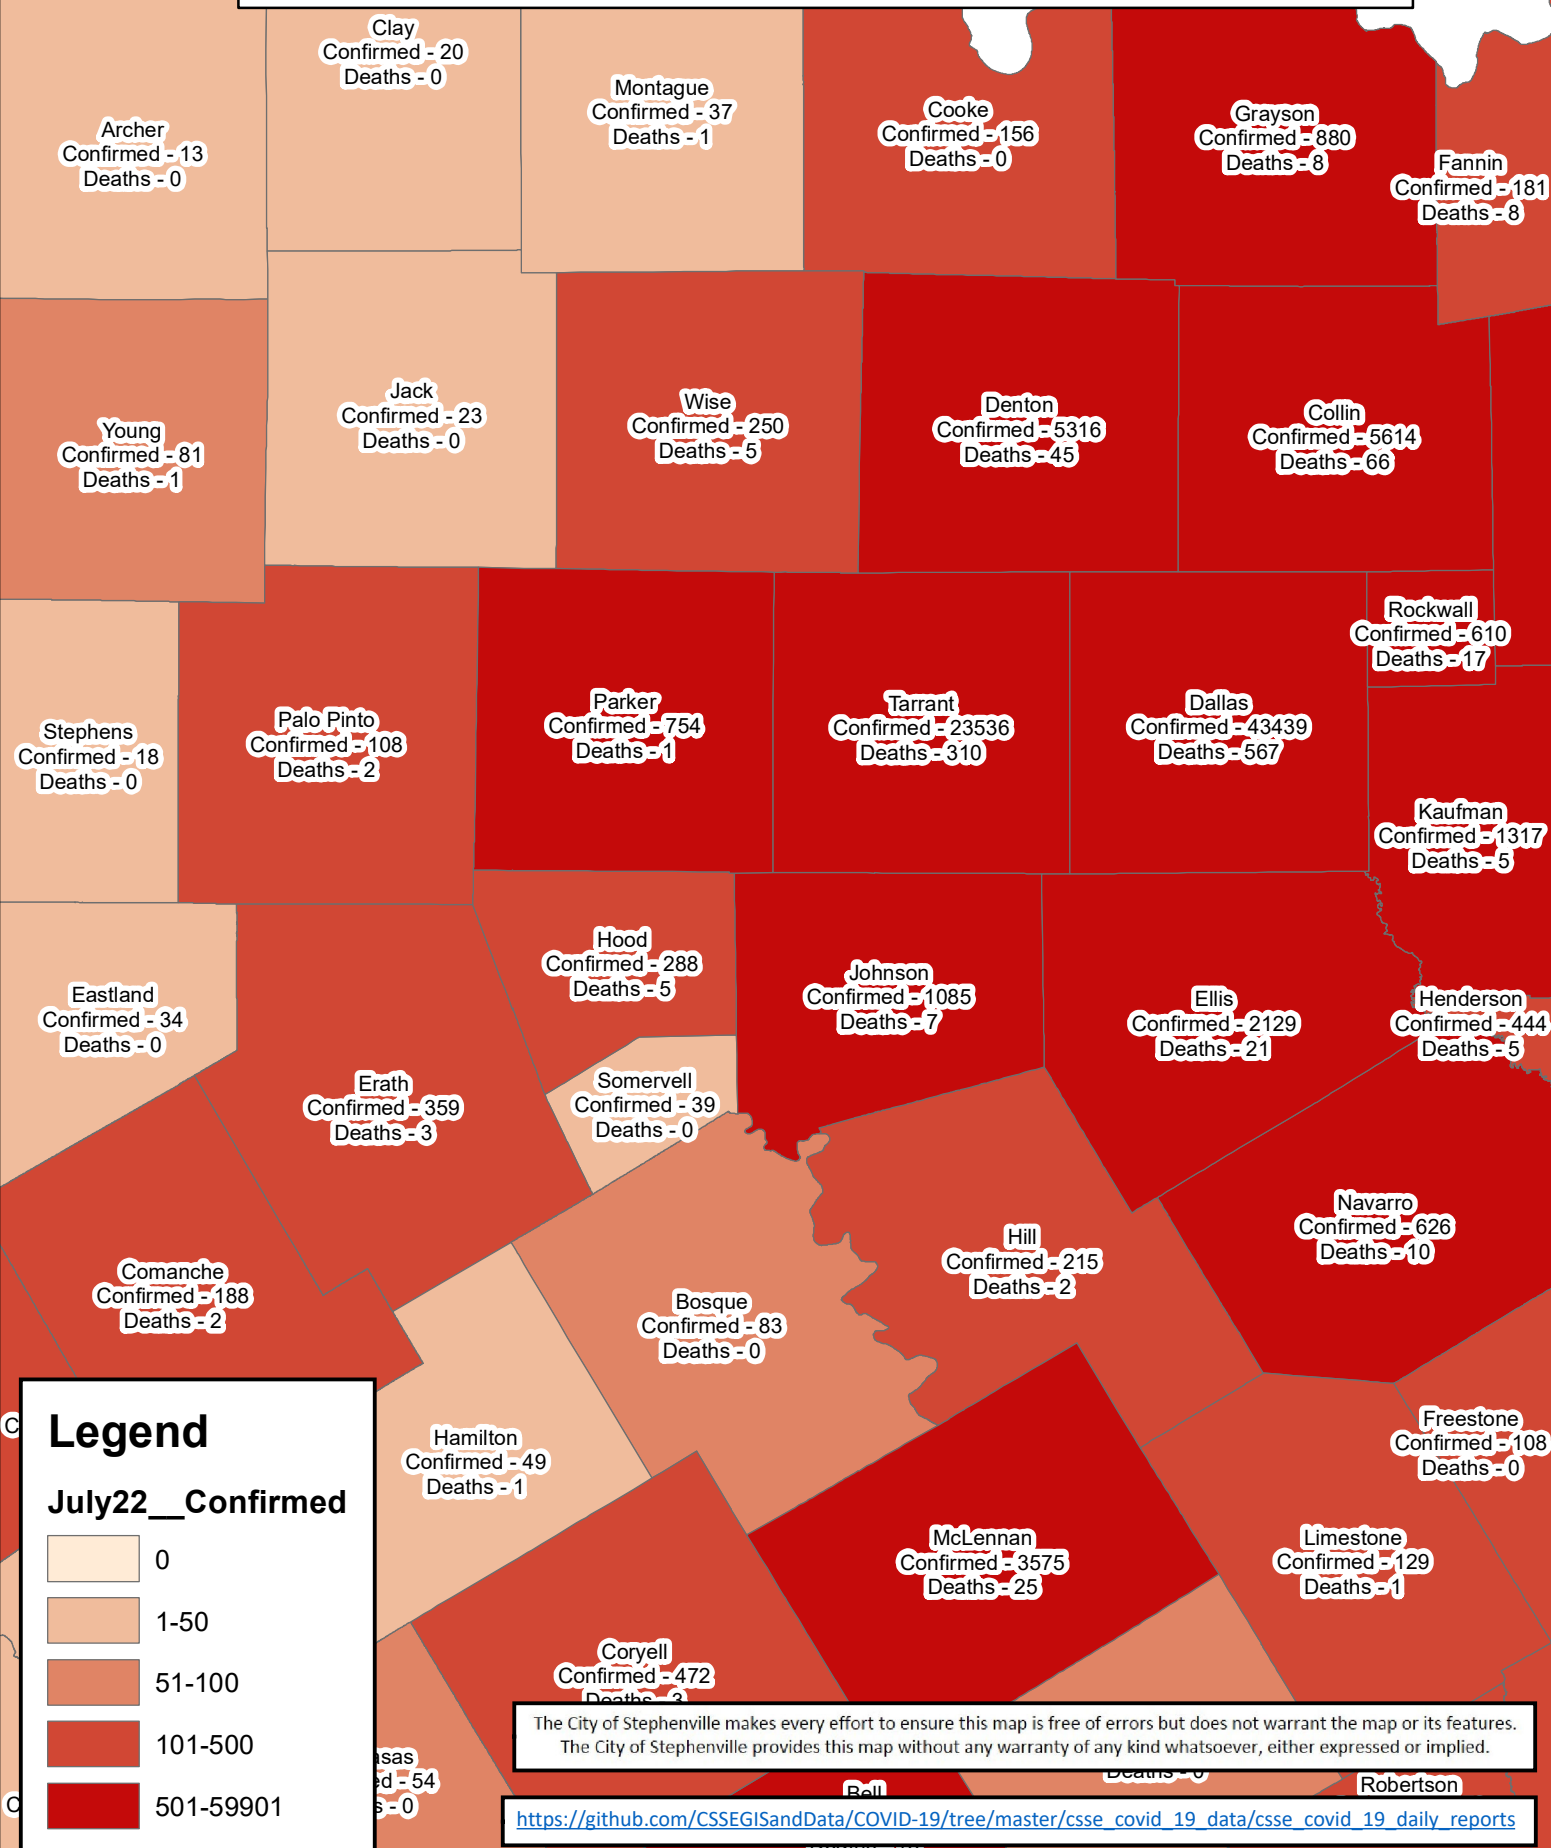

Erath County Area Covid-19 Confirmed Cases

July 22, 2020

Legend

July22__Confirmed

- 0
- 1-50
- 51-100
- 101-500
- 501-59901

The City of Stephenville makes every effort to ensure this map is free of errors but does not warrant the map or its features. The City of Stephenville provides this map without any warranty of any kind whatsoever, either expressed or implied.

https://github.com/CSSEGISandData/COVID-19/tree/master/csse_covid_19_data/csse_covid_19_daily_reports