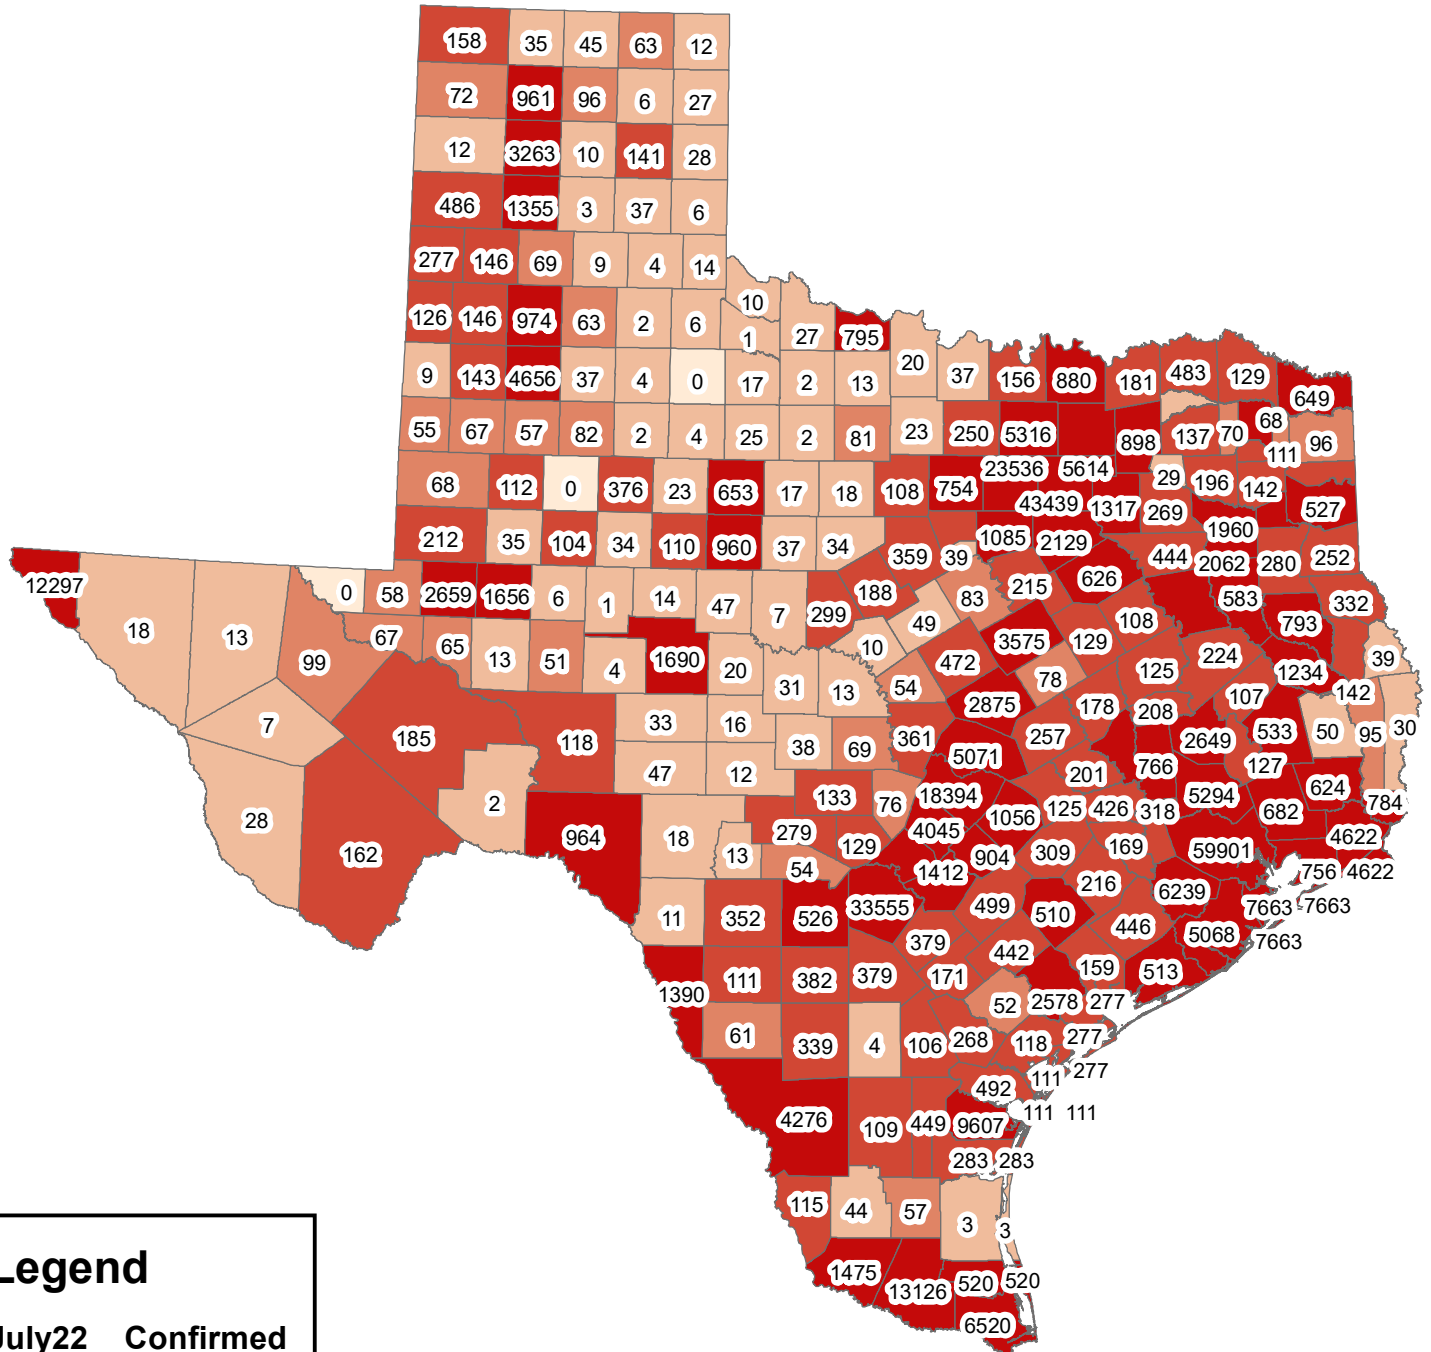

Texas Covid-19 Confirmed Cases July 22, 2020

Legend

July22__Confirmed

- 0
- 1-50
- 51-100
- 101-500
- 501-59901

The City of Stephenville makes every effort to ensure this map is free of errors but does not warrant the map or its features. The City of Stephenville provides this map without any warranty of any kind whatsoever, either expressed or implied.

https://github.com/CSSEGISandData/COVID-19/tree/master/csse_covid_19_data/csse_covid_19_daily_reports