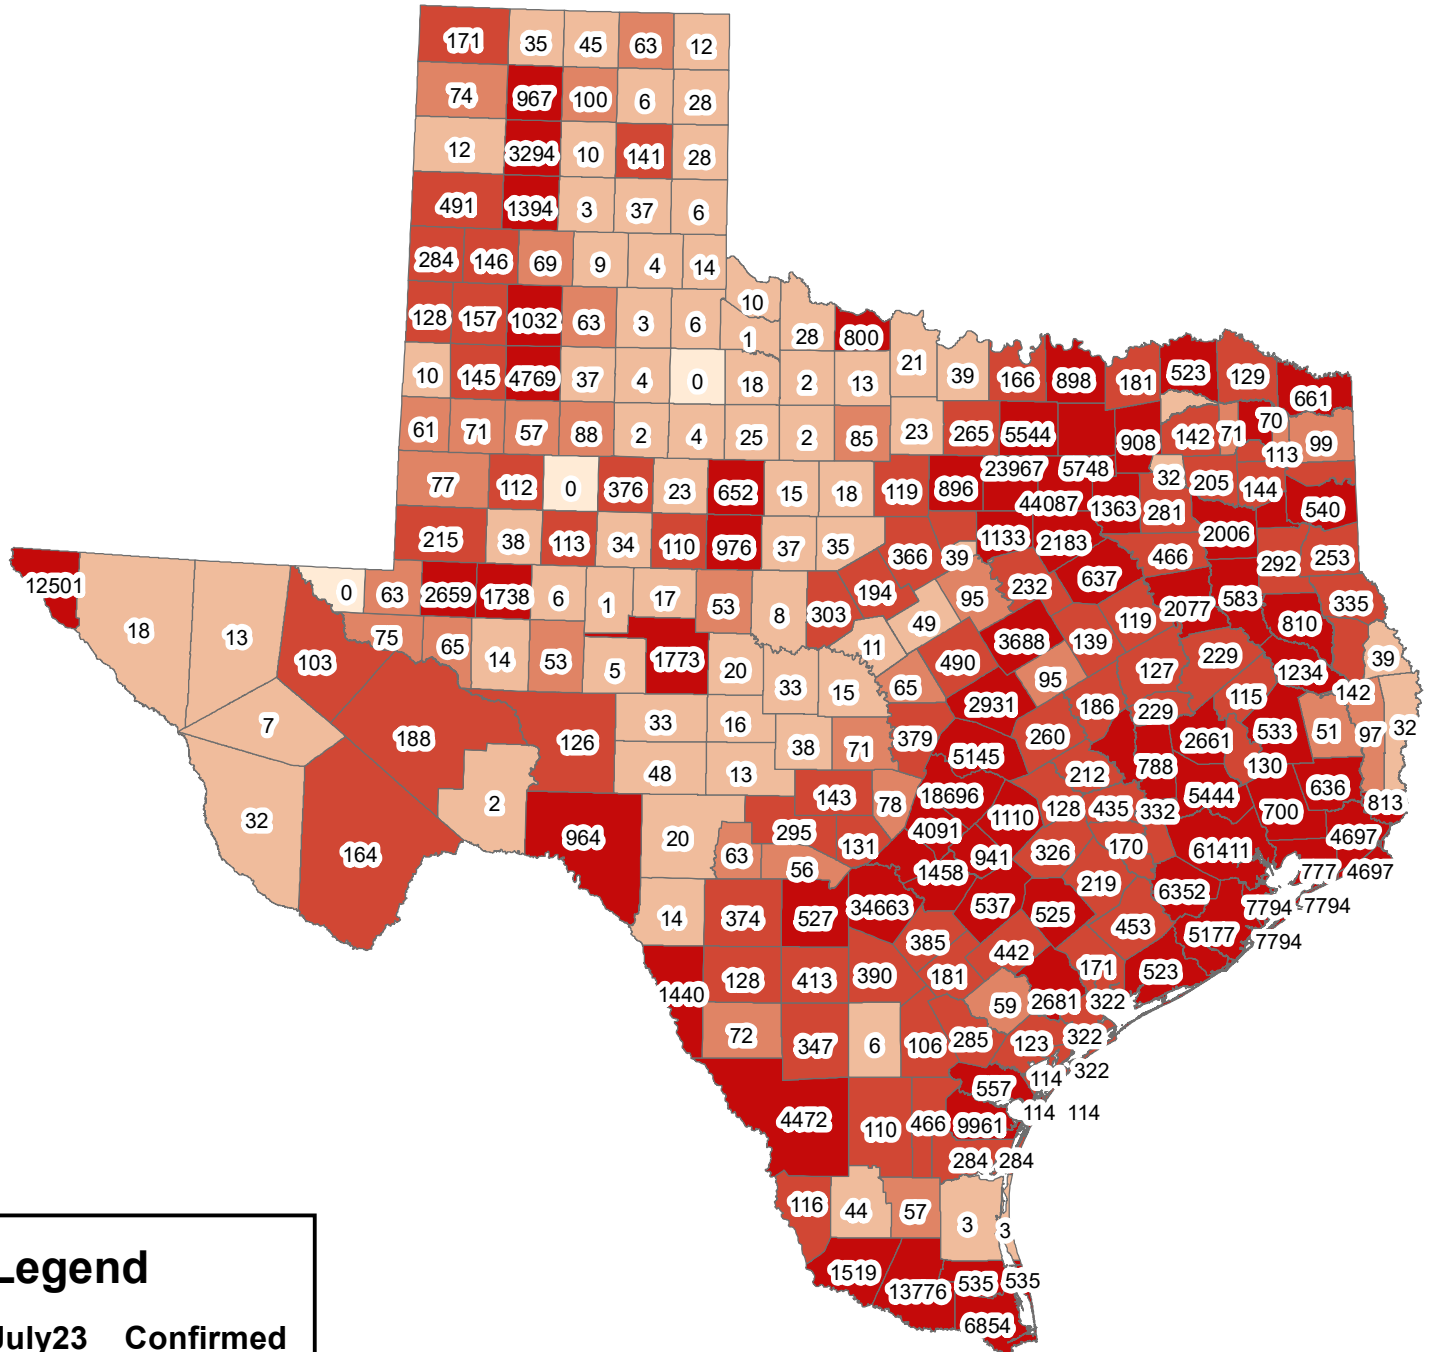

Texas Covid-19 Confirmed Cases July 23, 2020

Legend

July23__Confirmed

- 0
- 1-50
- 51-100
- 101-500
- 501-61411

The City of Stephenville makes every effort to ensure this map is free of errors but does not warrant the map or its features. The City of Stephenville provides this map without any warranty of any kind whatsoever, either expressed or implied.

https://github.com/CSSEGISandData/COVID-19/tree/master/csse_covid_19_data/csse_covid_19_daily_reports