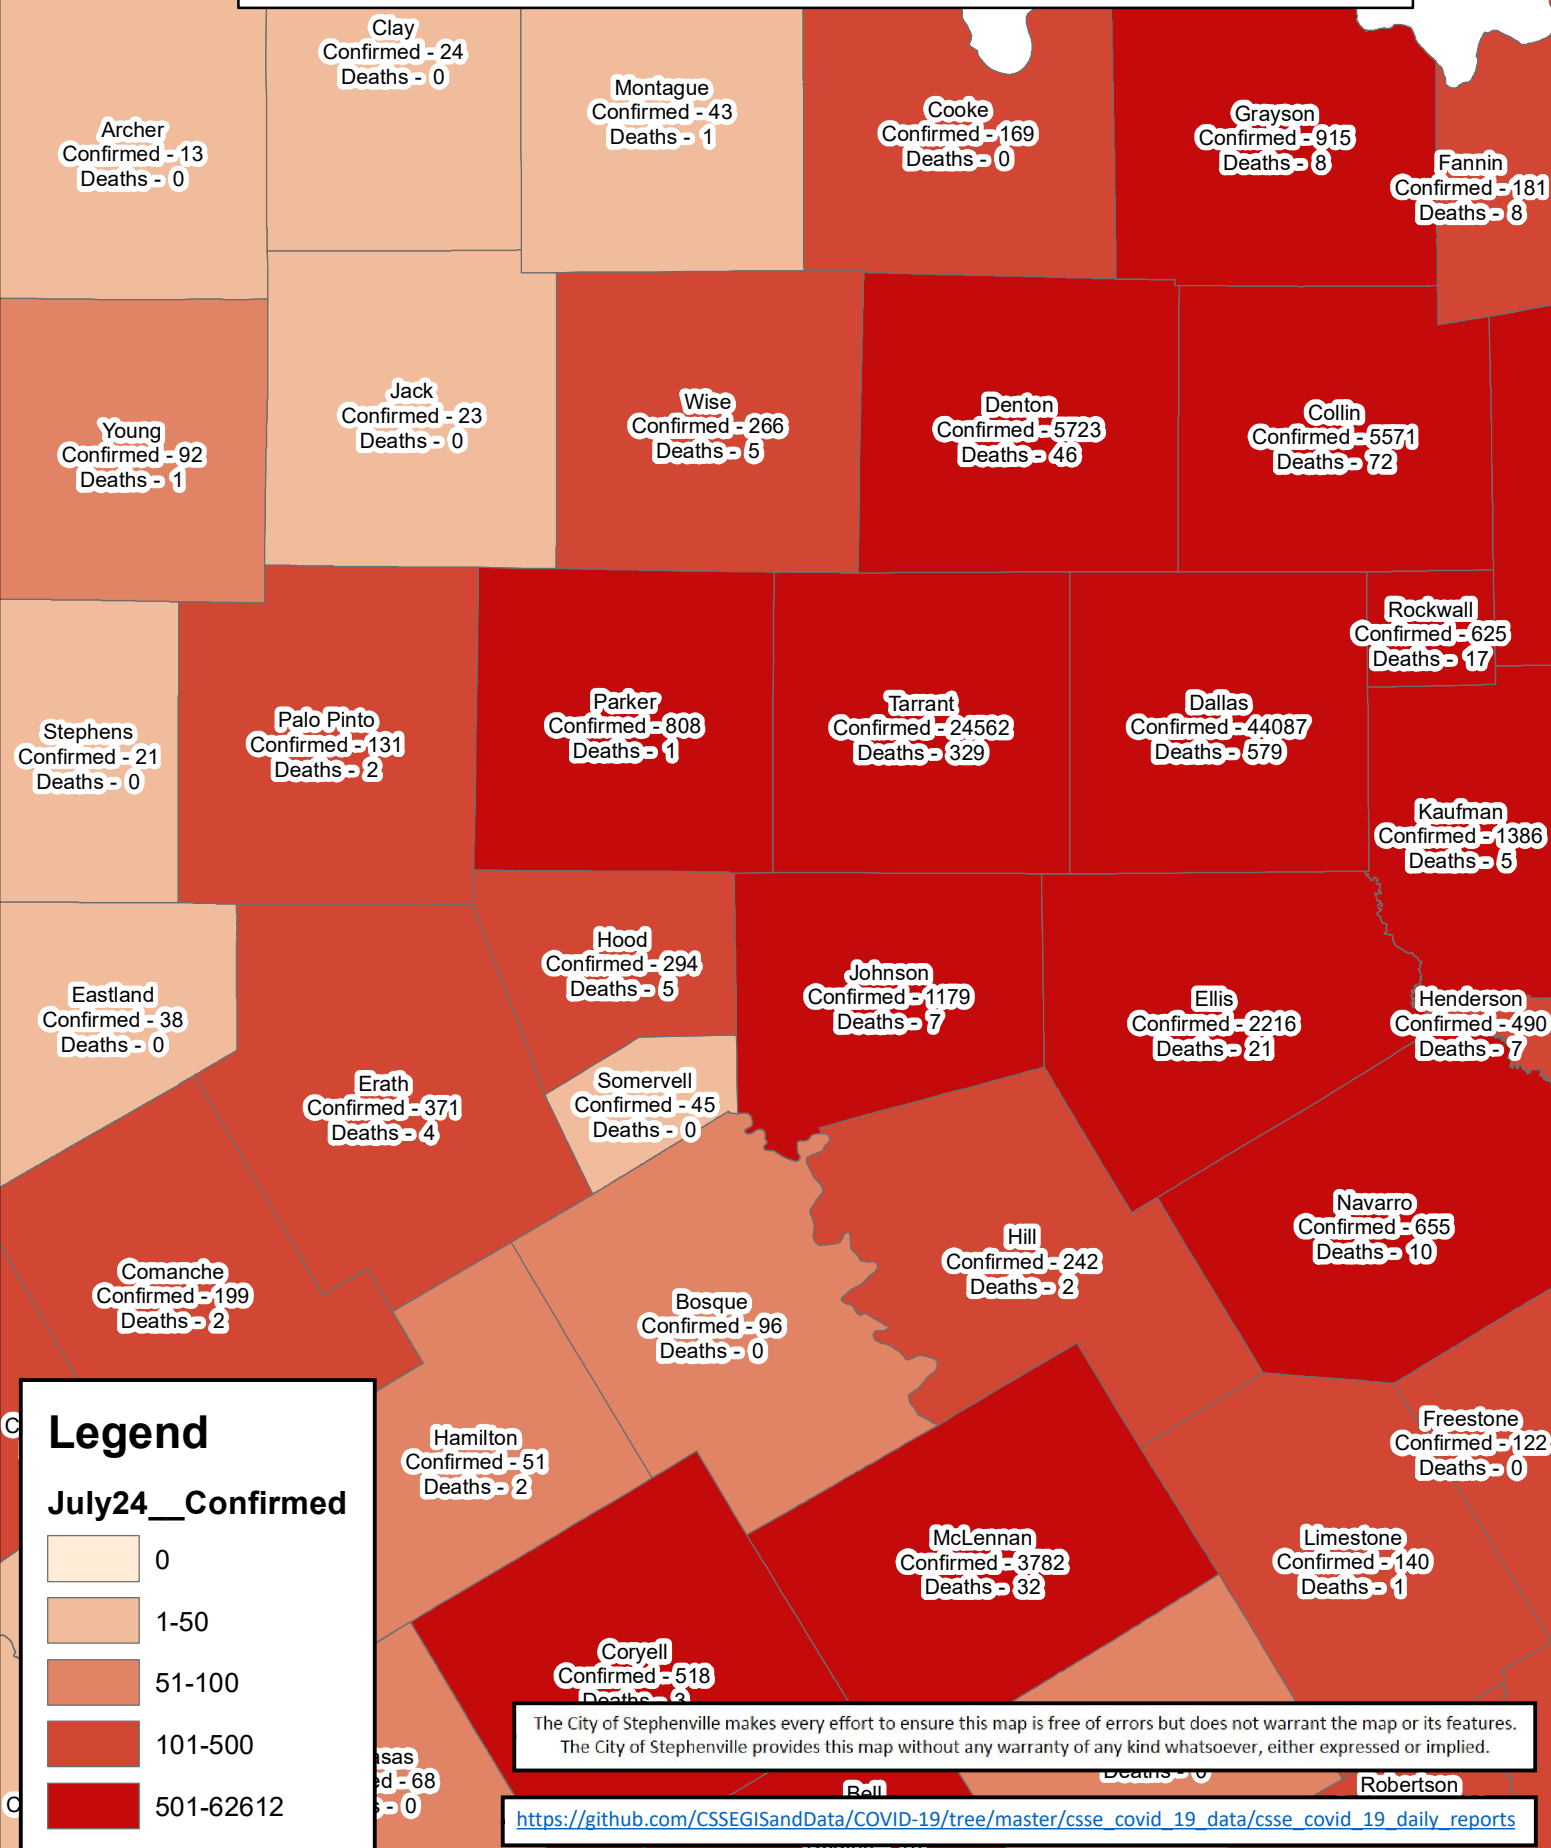

Erath County Area Covid-19 Confirmed Cases

July 24, 2020

Legend

July24__Confirmed

- 0
- 1-50
- 51-100
- 101-500
- 501-62612

The City of Stephenville makes every effort to ensure this map is free of errors but does not warrant the map or its features. The City of Stephenville provides this map without any warranty of any kind whatsoever, either expressed or implied.

https://github.com/CSSEGISandData/COVID-19/tree/master/csse_covid_19_data/csse_covid_19_daily_reports