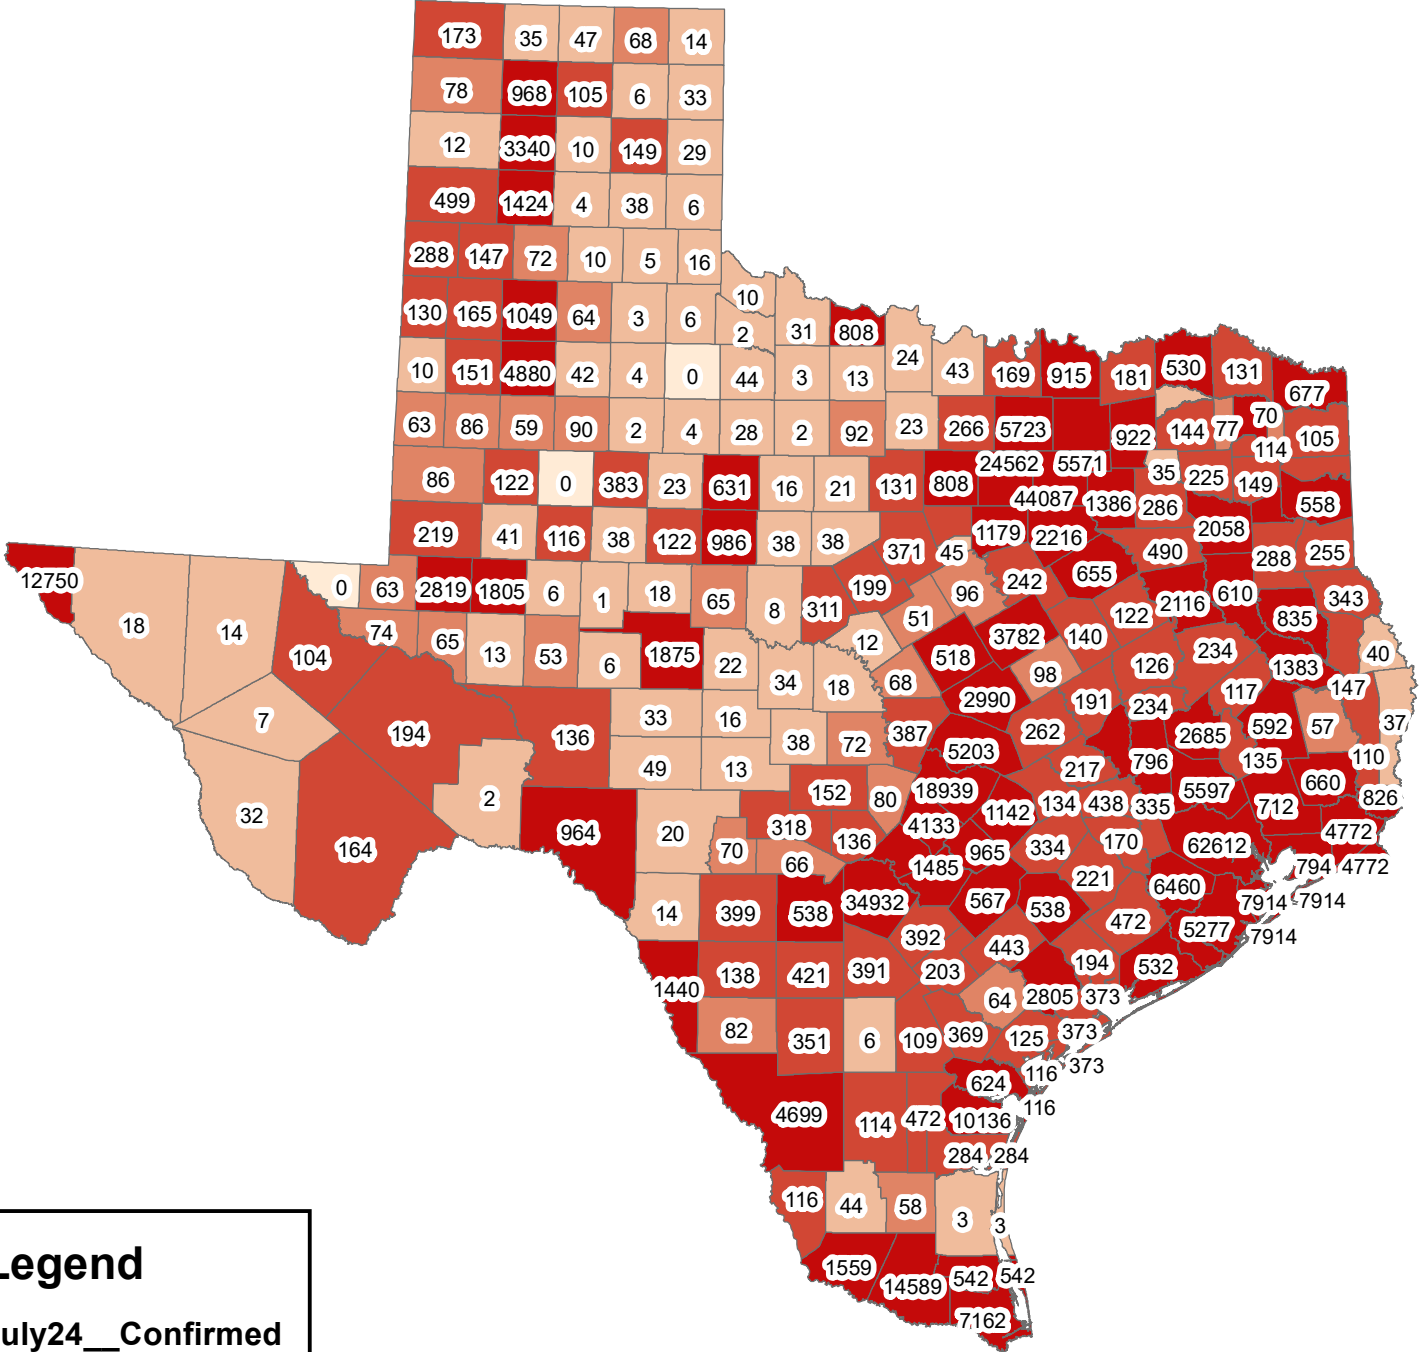

Texas Covid-19 Confirmed Cases July 24, 2020

Legend

July24_Confirmed

- 0
- 1-50
- 51-100
- 101-500
- 501-62612

The City of Stephenville makes every effort to ensure this map is free of errors but does not warrant the map or its features. The City of Stephenville provides this map without any warranty of any kind whatsoever, either expressed or implied.

https://github.com/CSSEGISandData/COVID-19/tree/master/csse_covid_19_data/csse_covid_19_daily_reports