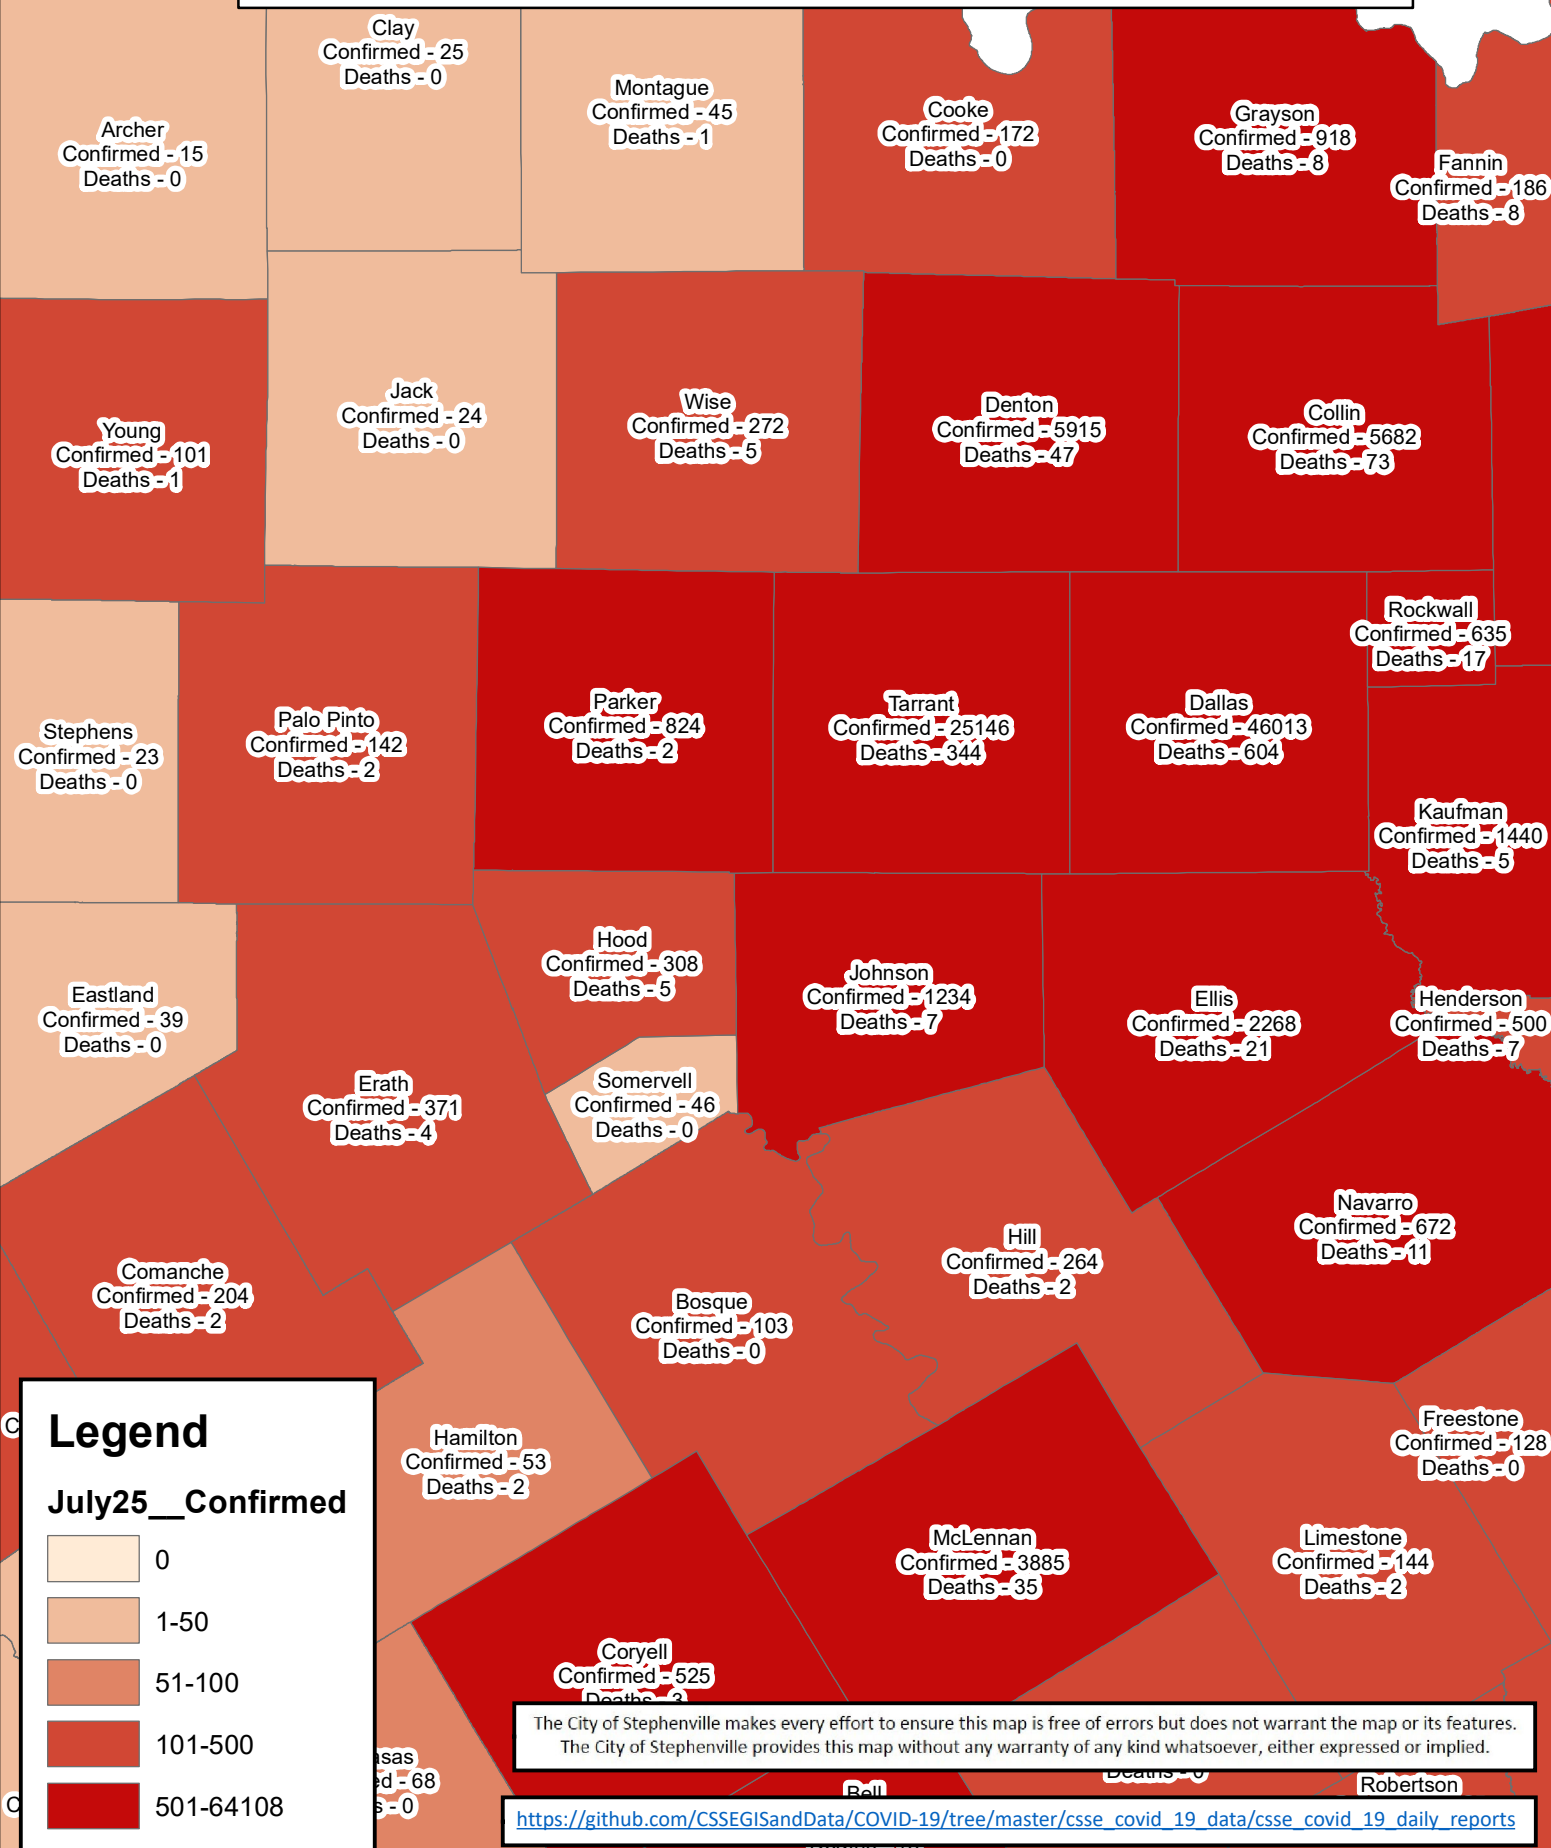

Erath County Area Covid-19 Confirmed Cases

July 25, 2020

Legend

July25__Confirmed

- 0
- 1-50
- 51-100
- 101-500
- 501-64108

The City of Stephenville makes every effort to ensure this map is free of errors but does not warrant the map or its features. The City of Stephenville provides this map without any warranty of any kind whatsoever, either expressed or implied.

https://github.com/CSSEGISandData/COVID-19/tree/master/csse_covid_19_data/csse_covid_19_daily_reports