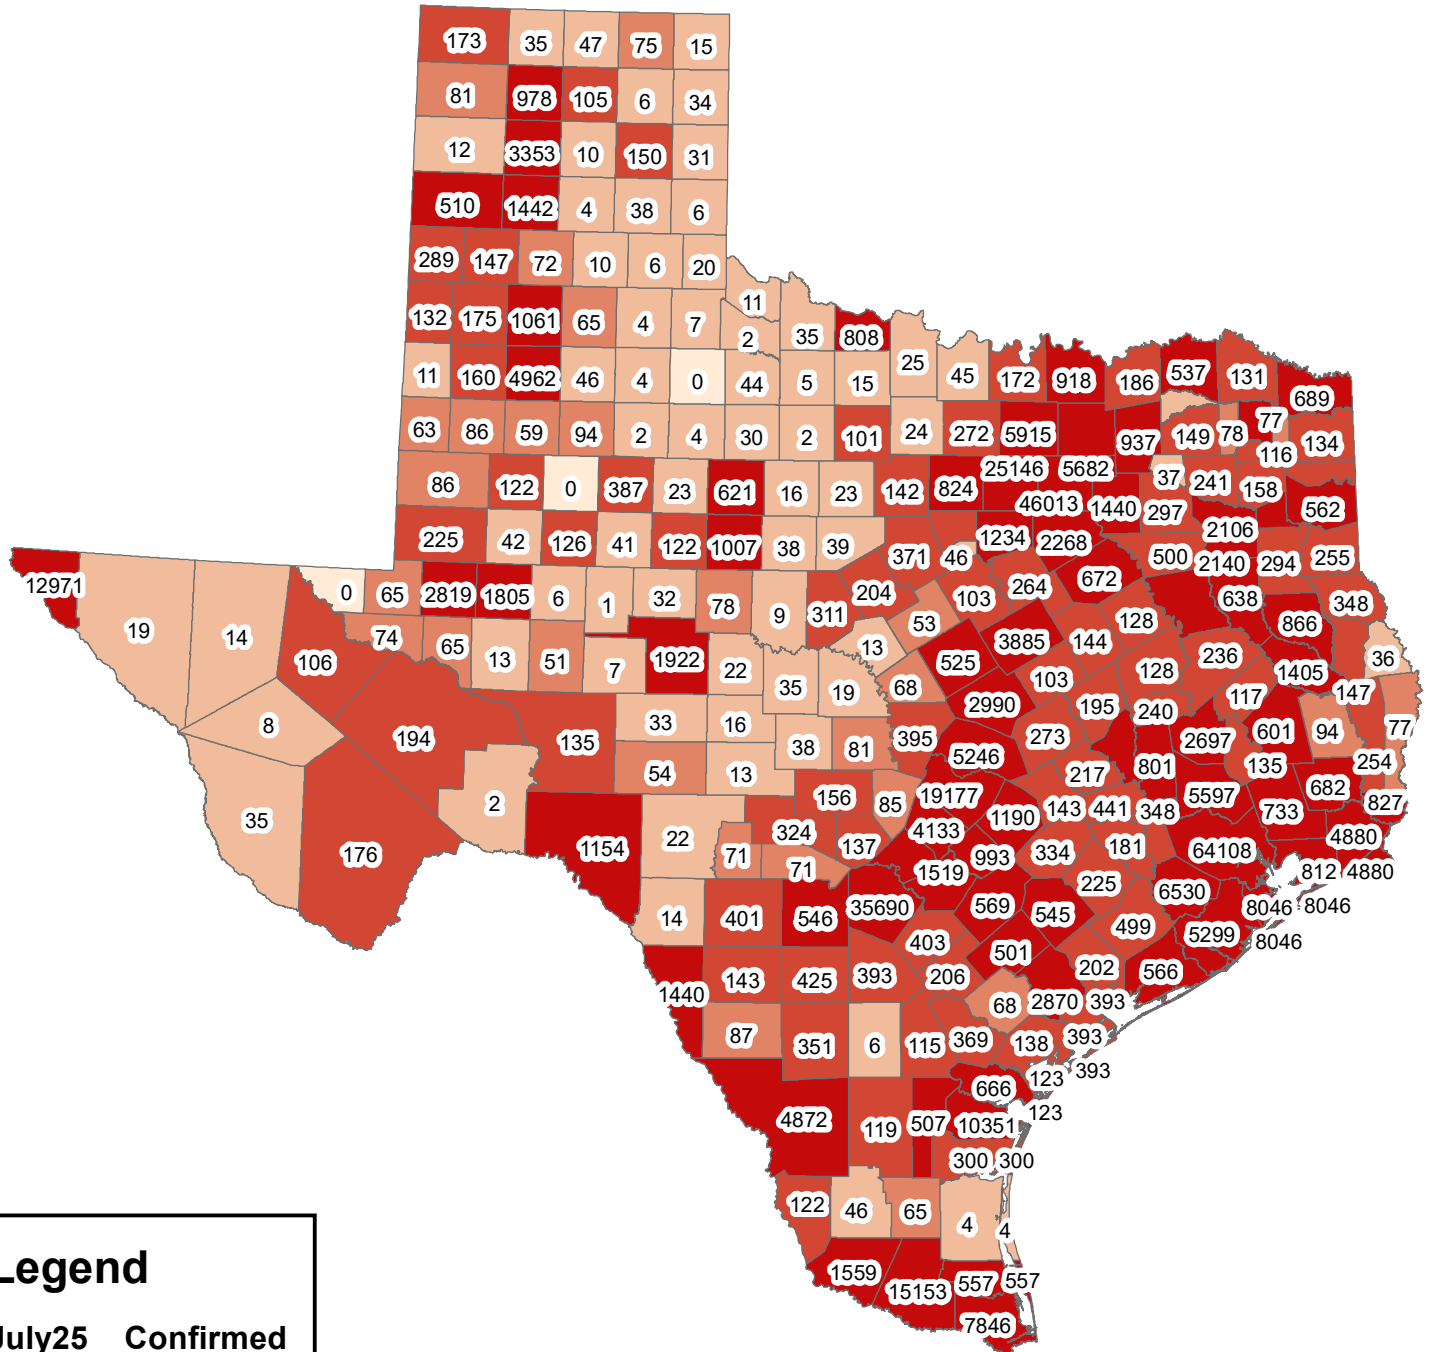

Texas Covid-19 Confirmed Cases July 25, 2020

Legend

July25__Confirmed

- 0
- 1-50
- 51-100
- 101-500
- 501-64108

The City of Stephenville makes every effort to ensure this map is free of errors but does not warrant the map or its features. The City of Stephenville provides this map without any warranty of any kind whatsoever, either expressed or implied.

https://github.com/CSSEGISandData/COVID-19/tree/master/csse_covid_19_data/csse_covid_19_daily_reports