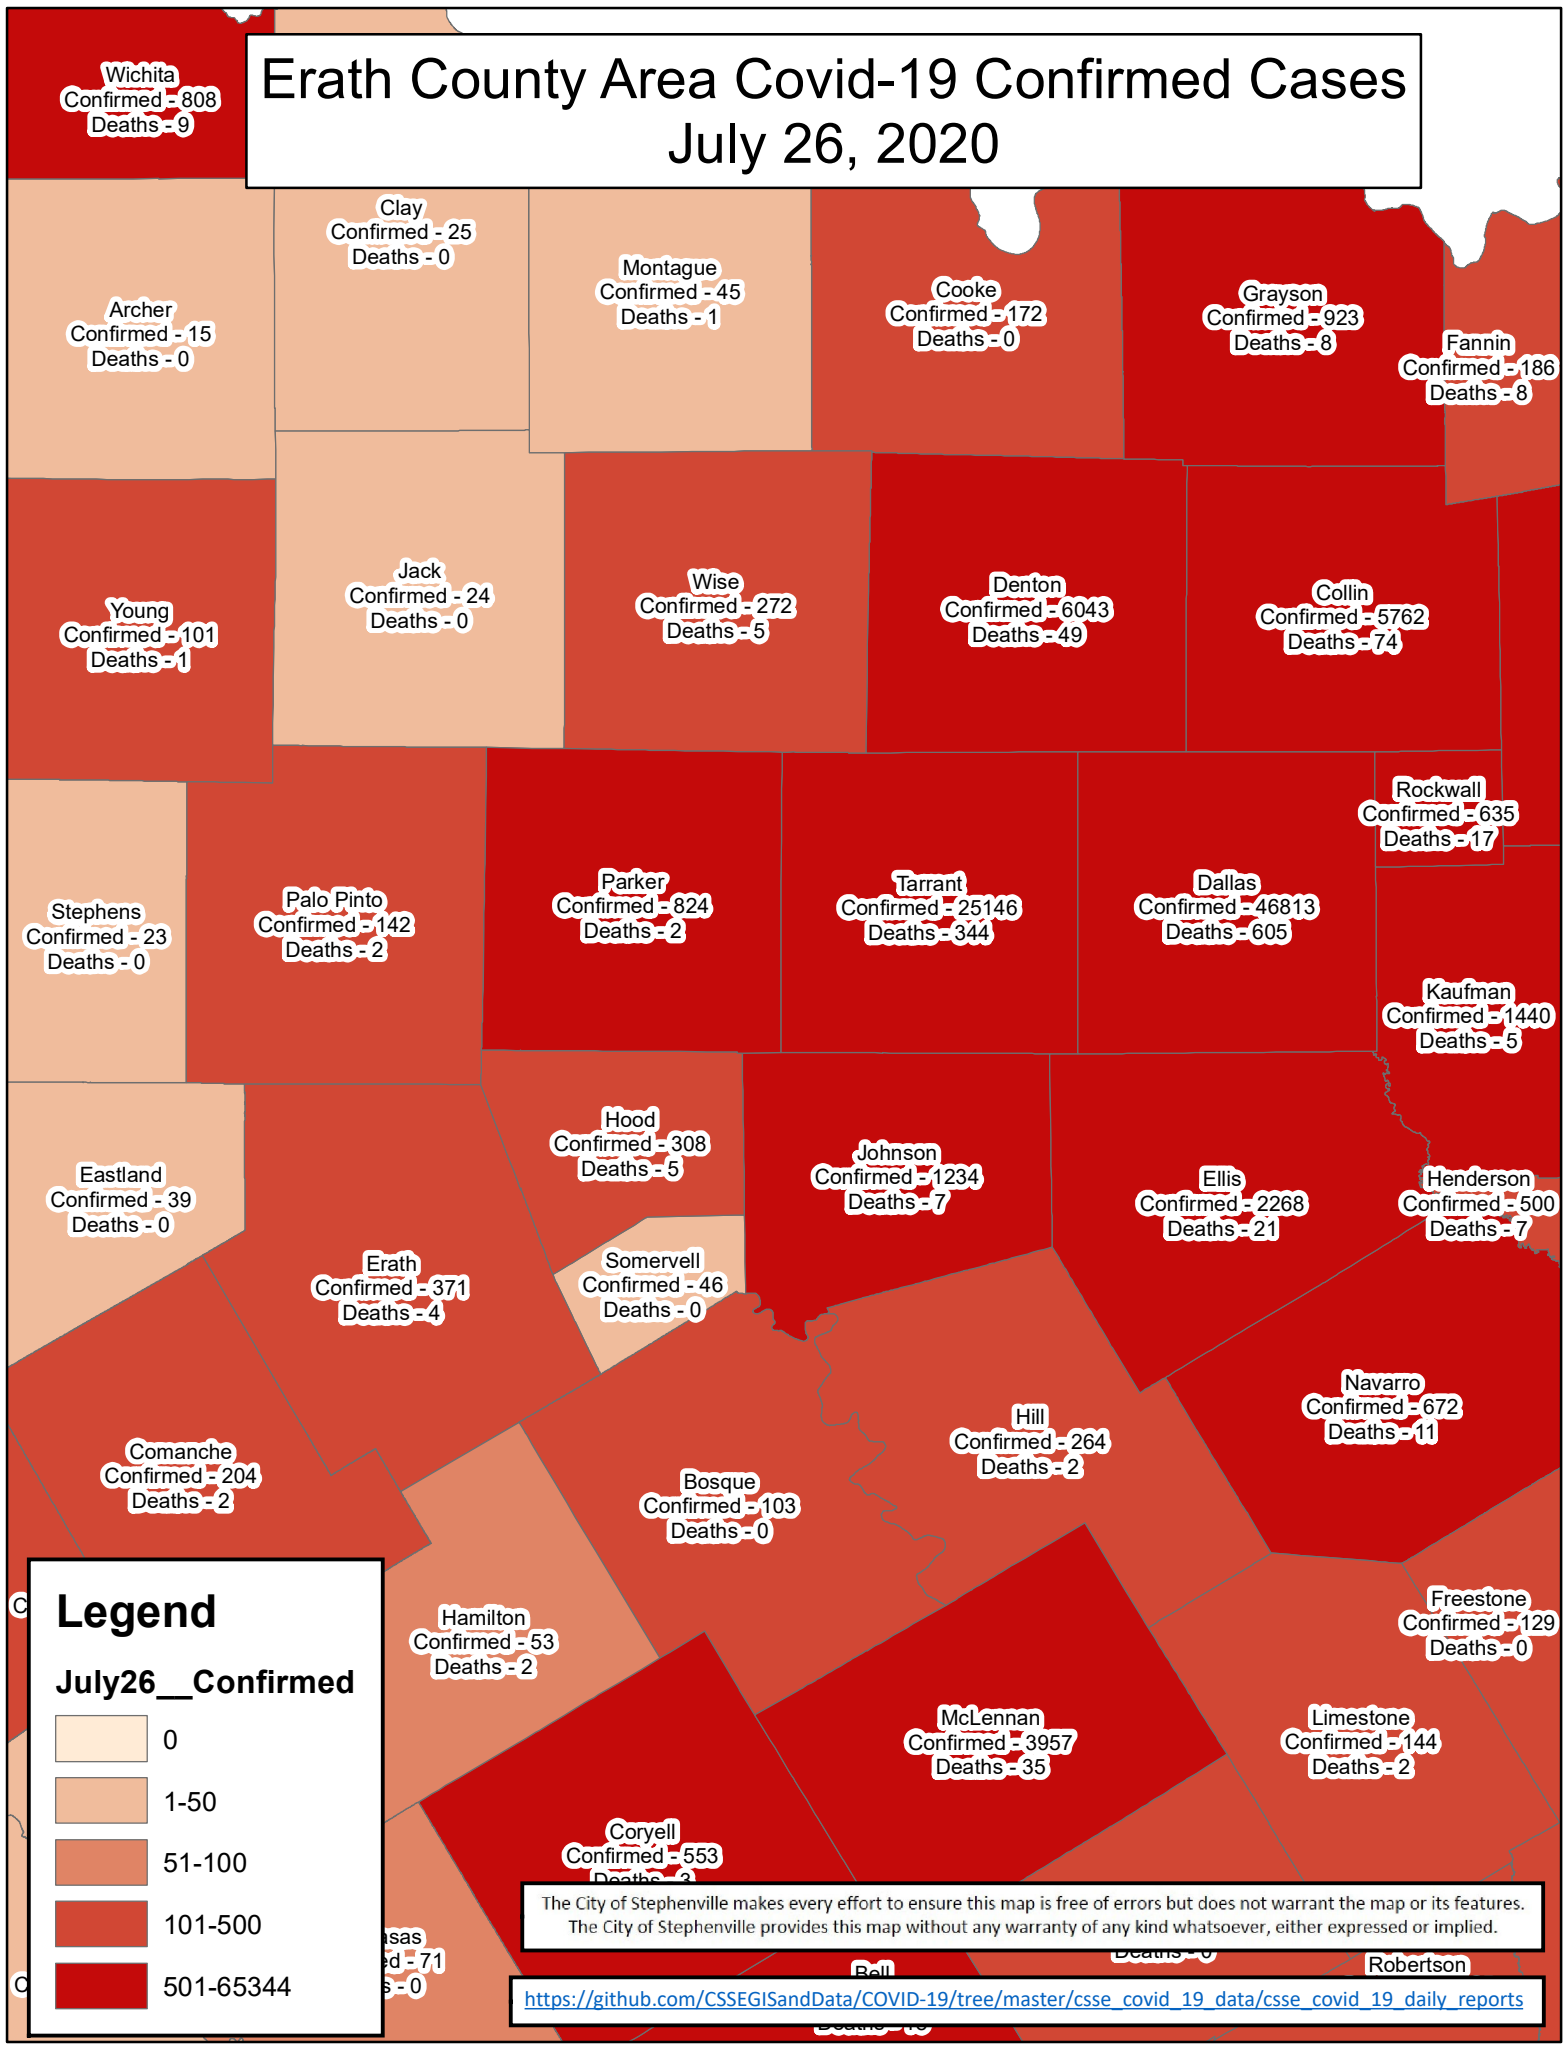

Erath County Area Covid-19 Confirmed Cases July 26, 2020

Legend

July26__Confirmed

- 0
- 1-50
- 51-100
- 101-500
- 501-65344

The City of Stephenville makes every effort to ensure this map is free of errors but does not warrant the map or its features. The City of Stephenville provides this map without any warranty of any kind whatsoever, either expressed or implied.

https://github.com/CSSEGISandData/COVID-19/tree/master/csse_covid_19_data/csse_covid_19_daily_reports