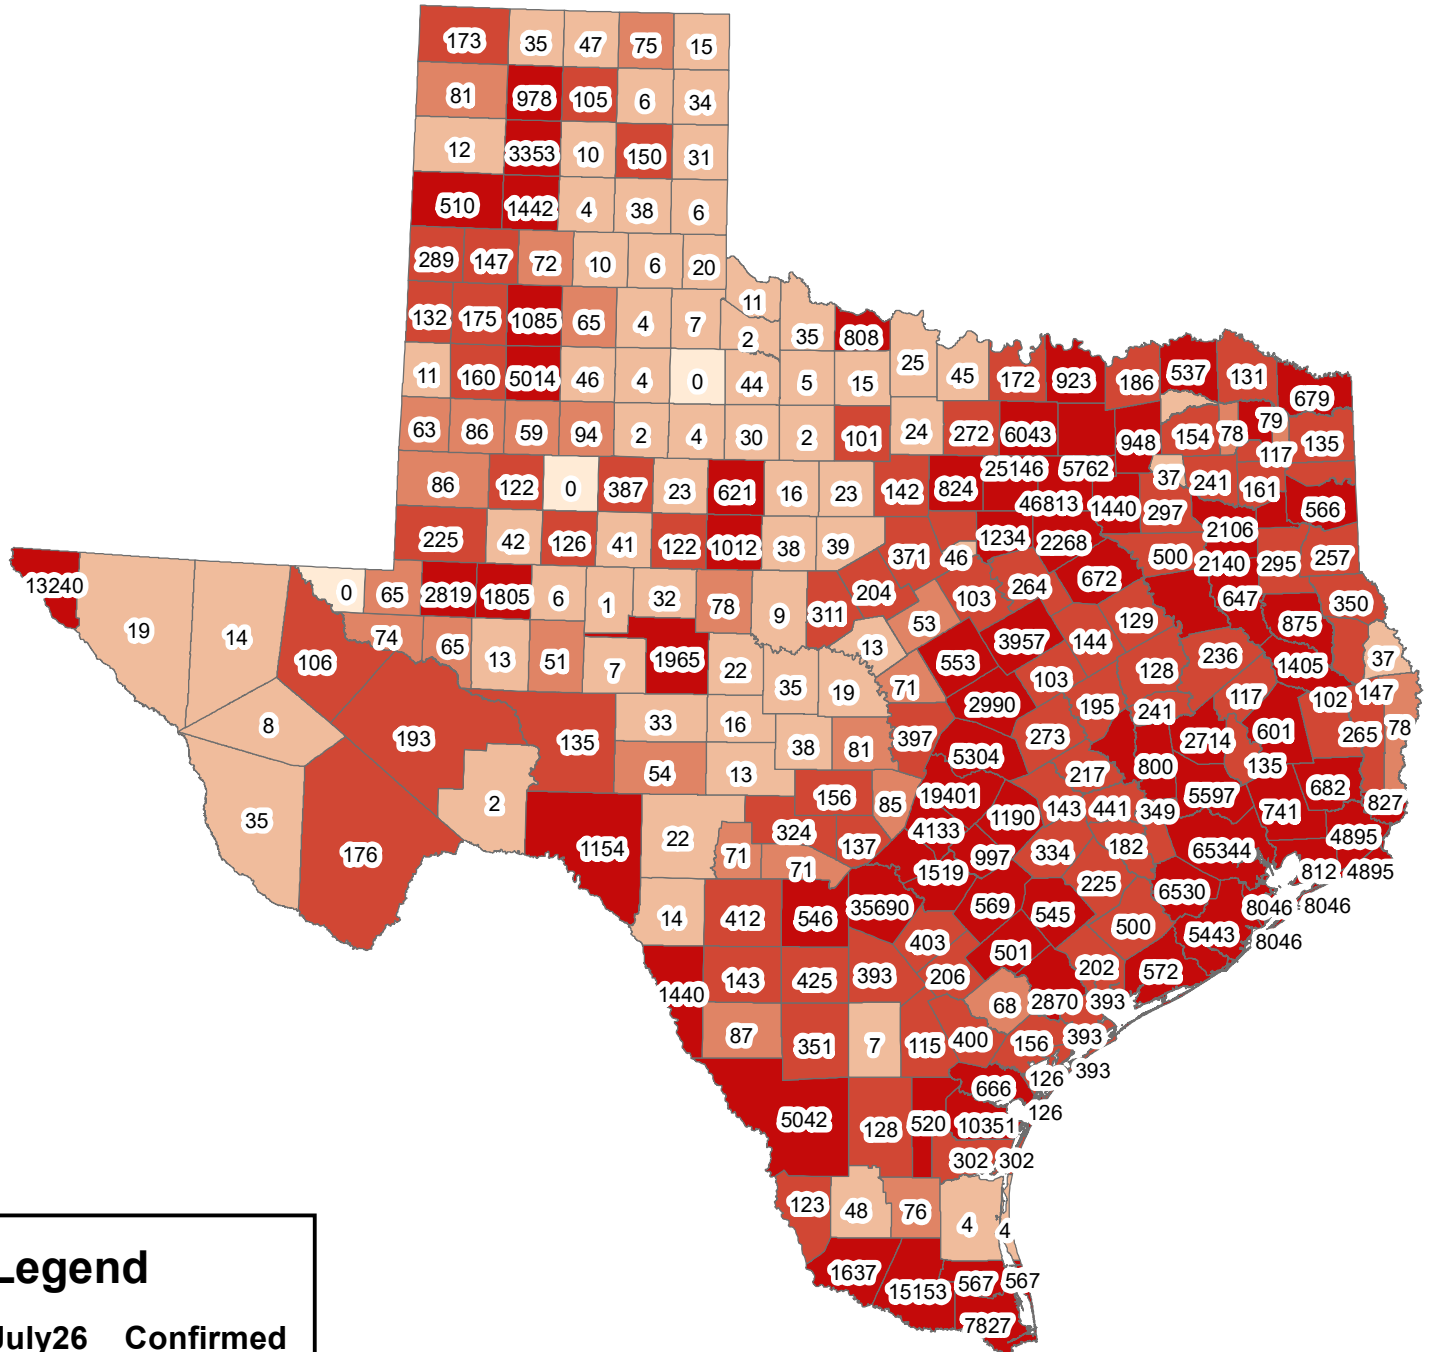

Texas Covid-19 Confirmed Cases July 26, 2020

Legend

July26__Confirmed

- 0
- 1-50
- 51-100
- 101-500
- 501-65344

The City of Stephenville makes every effort to ensure this map is free of errors but does not warrant the map or its features. The City of Stephenville provides this map without any warranty of any kind whatsoever, either expressed or implied.

https://github.com/CSSEGISandData/COVID-19/tree/master/csse_covid_19_data/csse_covid_19_daily_reports