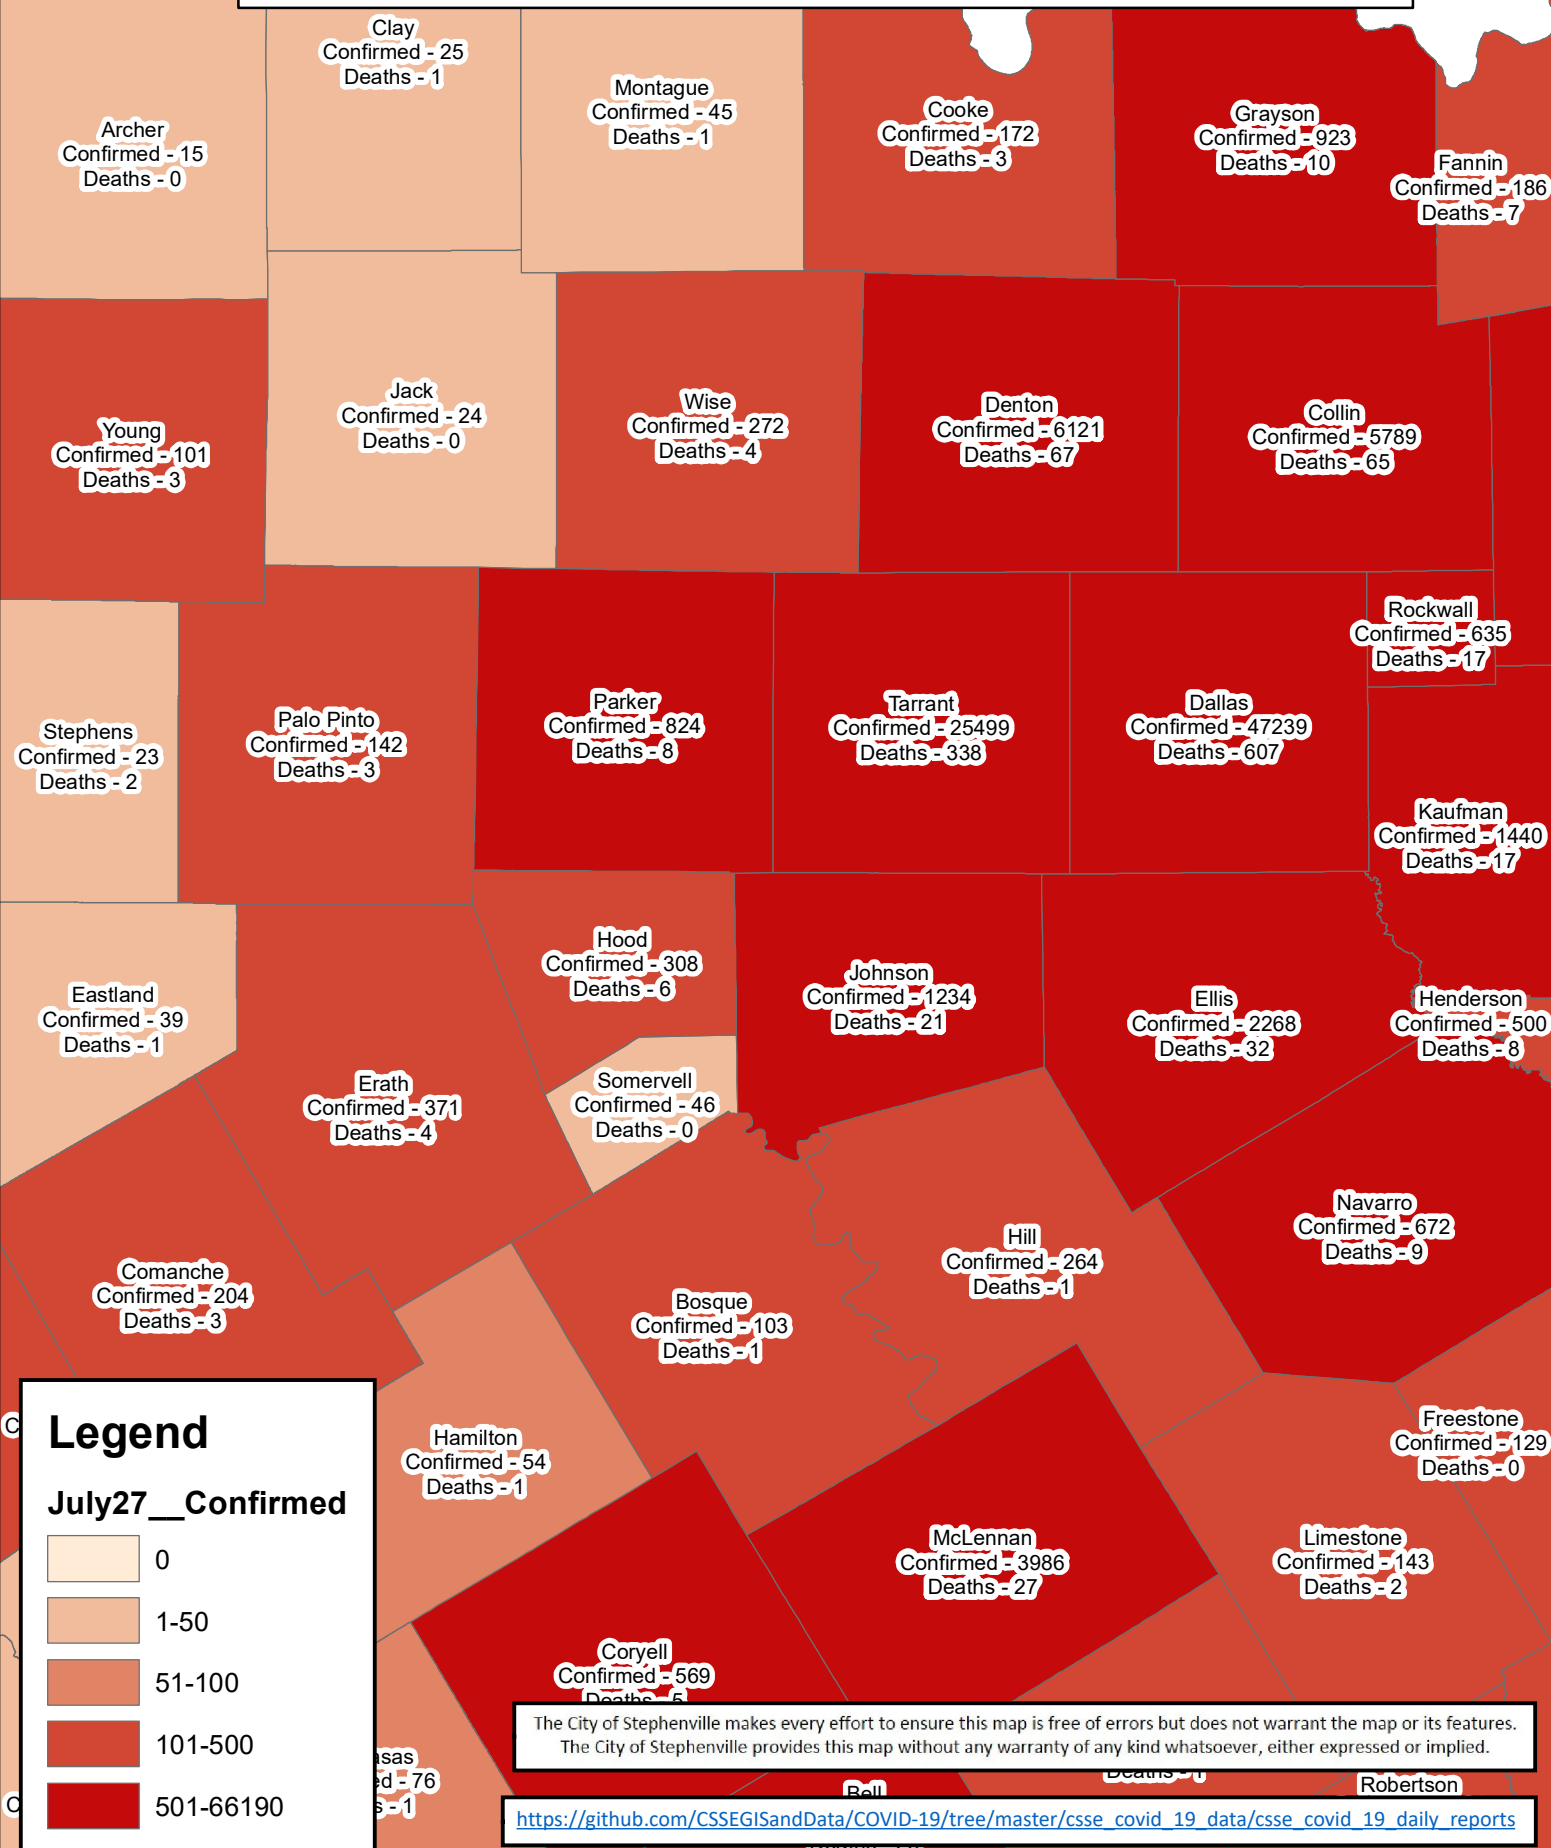

# Erath County Area Covid-19 Confirmed Cases July 27, 2020

**Legend**

**July27\_\_Confirmed**

- 0
- 1-50
- 51-100
- 101-500
- 501-66190

The City of Stephenville makes every effort to ensure this map is free of errors but does not warrant the map or its features. The City of Stephenville provides this map without any warranty of any kind whatsoever, either expressed or implied.

[https://github.com/CSSEGISandData/COVID-19/tree/master/csse\\_covid\\_19\\_data/csse\\_covid\\_19\\_daily\\_reports](https://github.com/CSSEGISandData/COVID-19/tree/master/csse_covid_19_data/csse_covid_19_daily_reports)