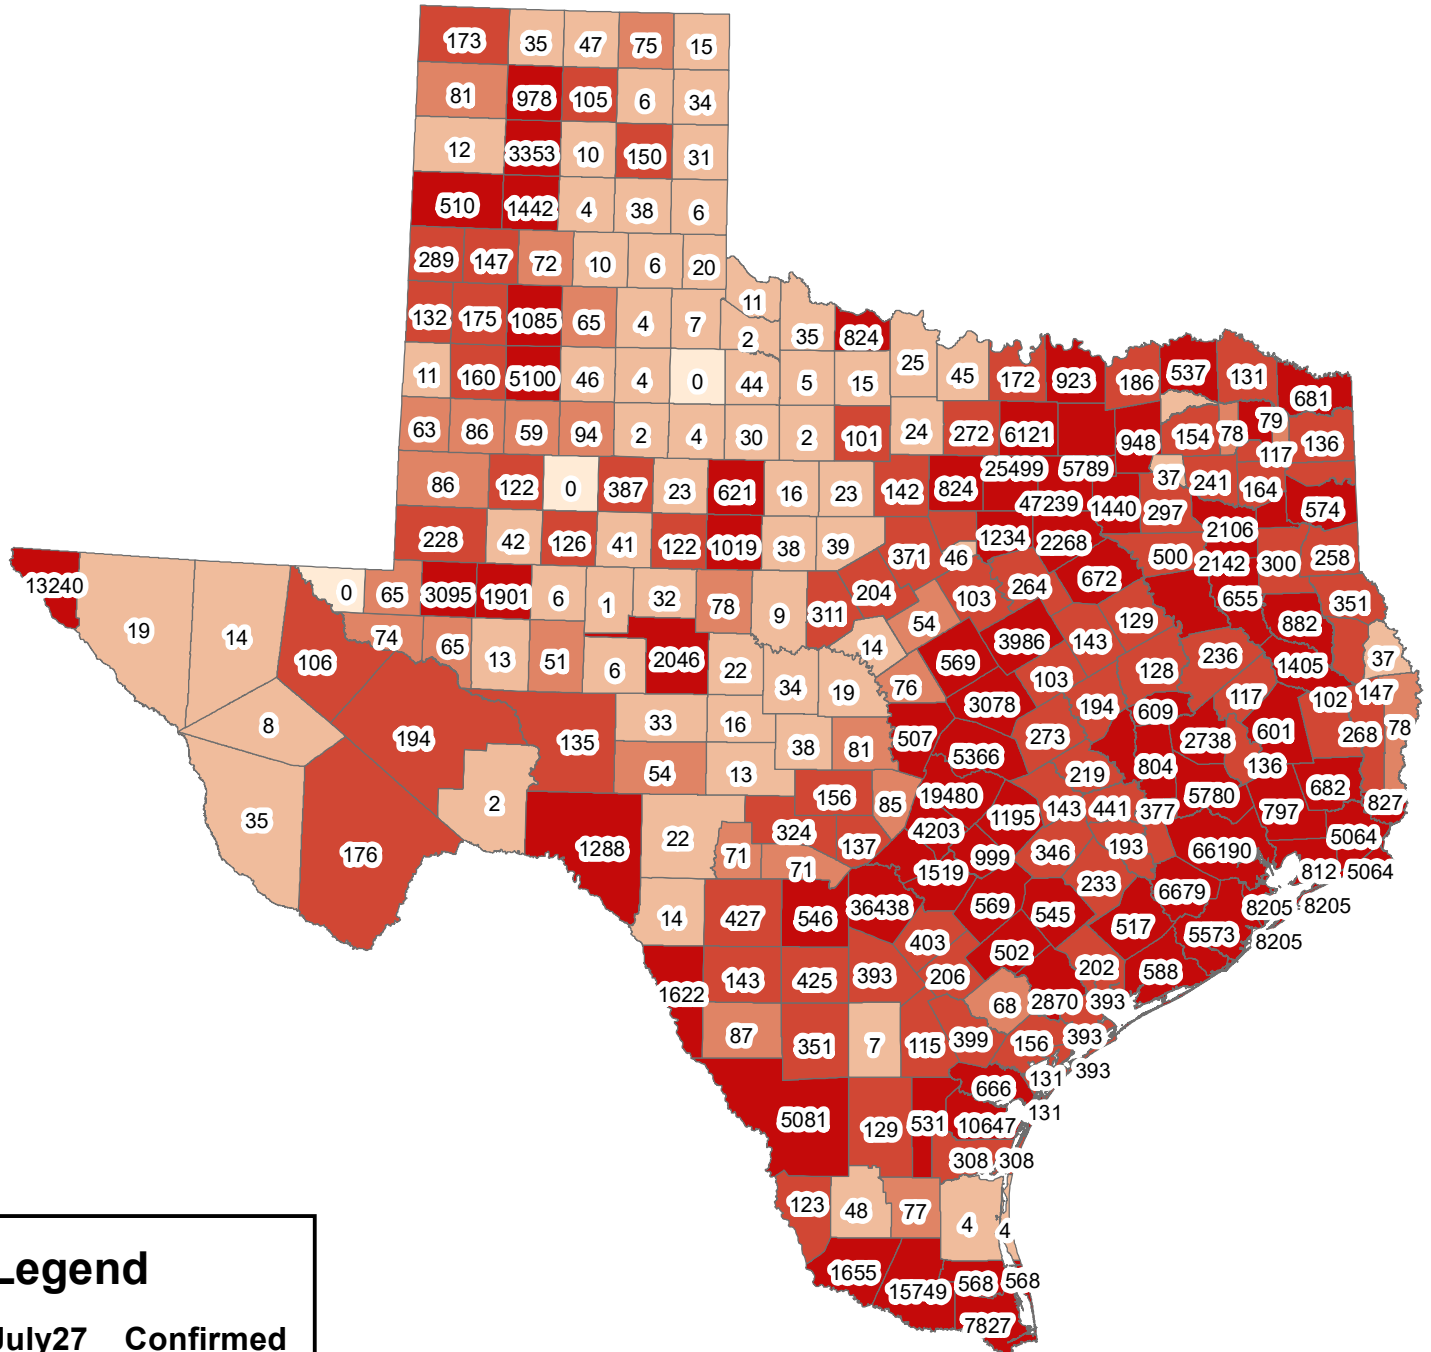

# Texas Covid-19 Confirmed Cases July 27, 2020

**Legend**

**July27\_\_Confirmed**

- 0
- 1-50
- 51-100
- 101-500
- 501-66190

The City of Stephenville makes every effort to ensure this map is free of errors but does not warrant the map or its features. The City of Stephenville provides this map without any warranty of any kind whatsoever, either expressed or implied.

[https://github.com/CSSEGISandData/COVID-19/tree/master/csse\\_covid\\_19\\_data/csse\\_covid\\_19\\_daily\\_reports](https://github.com/CSSEGISandData/COVID-19/tree/master/csse_covid_19_data/csse_covid_19_daily_reports)