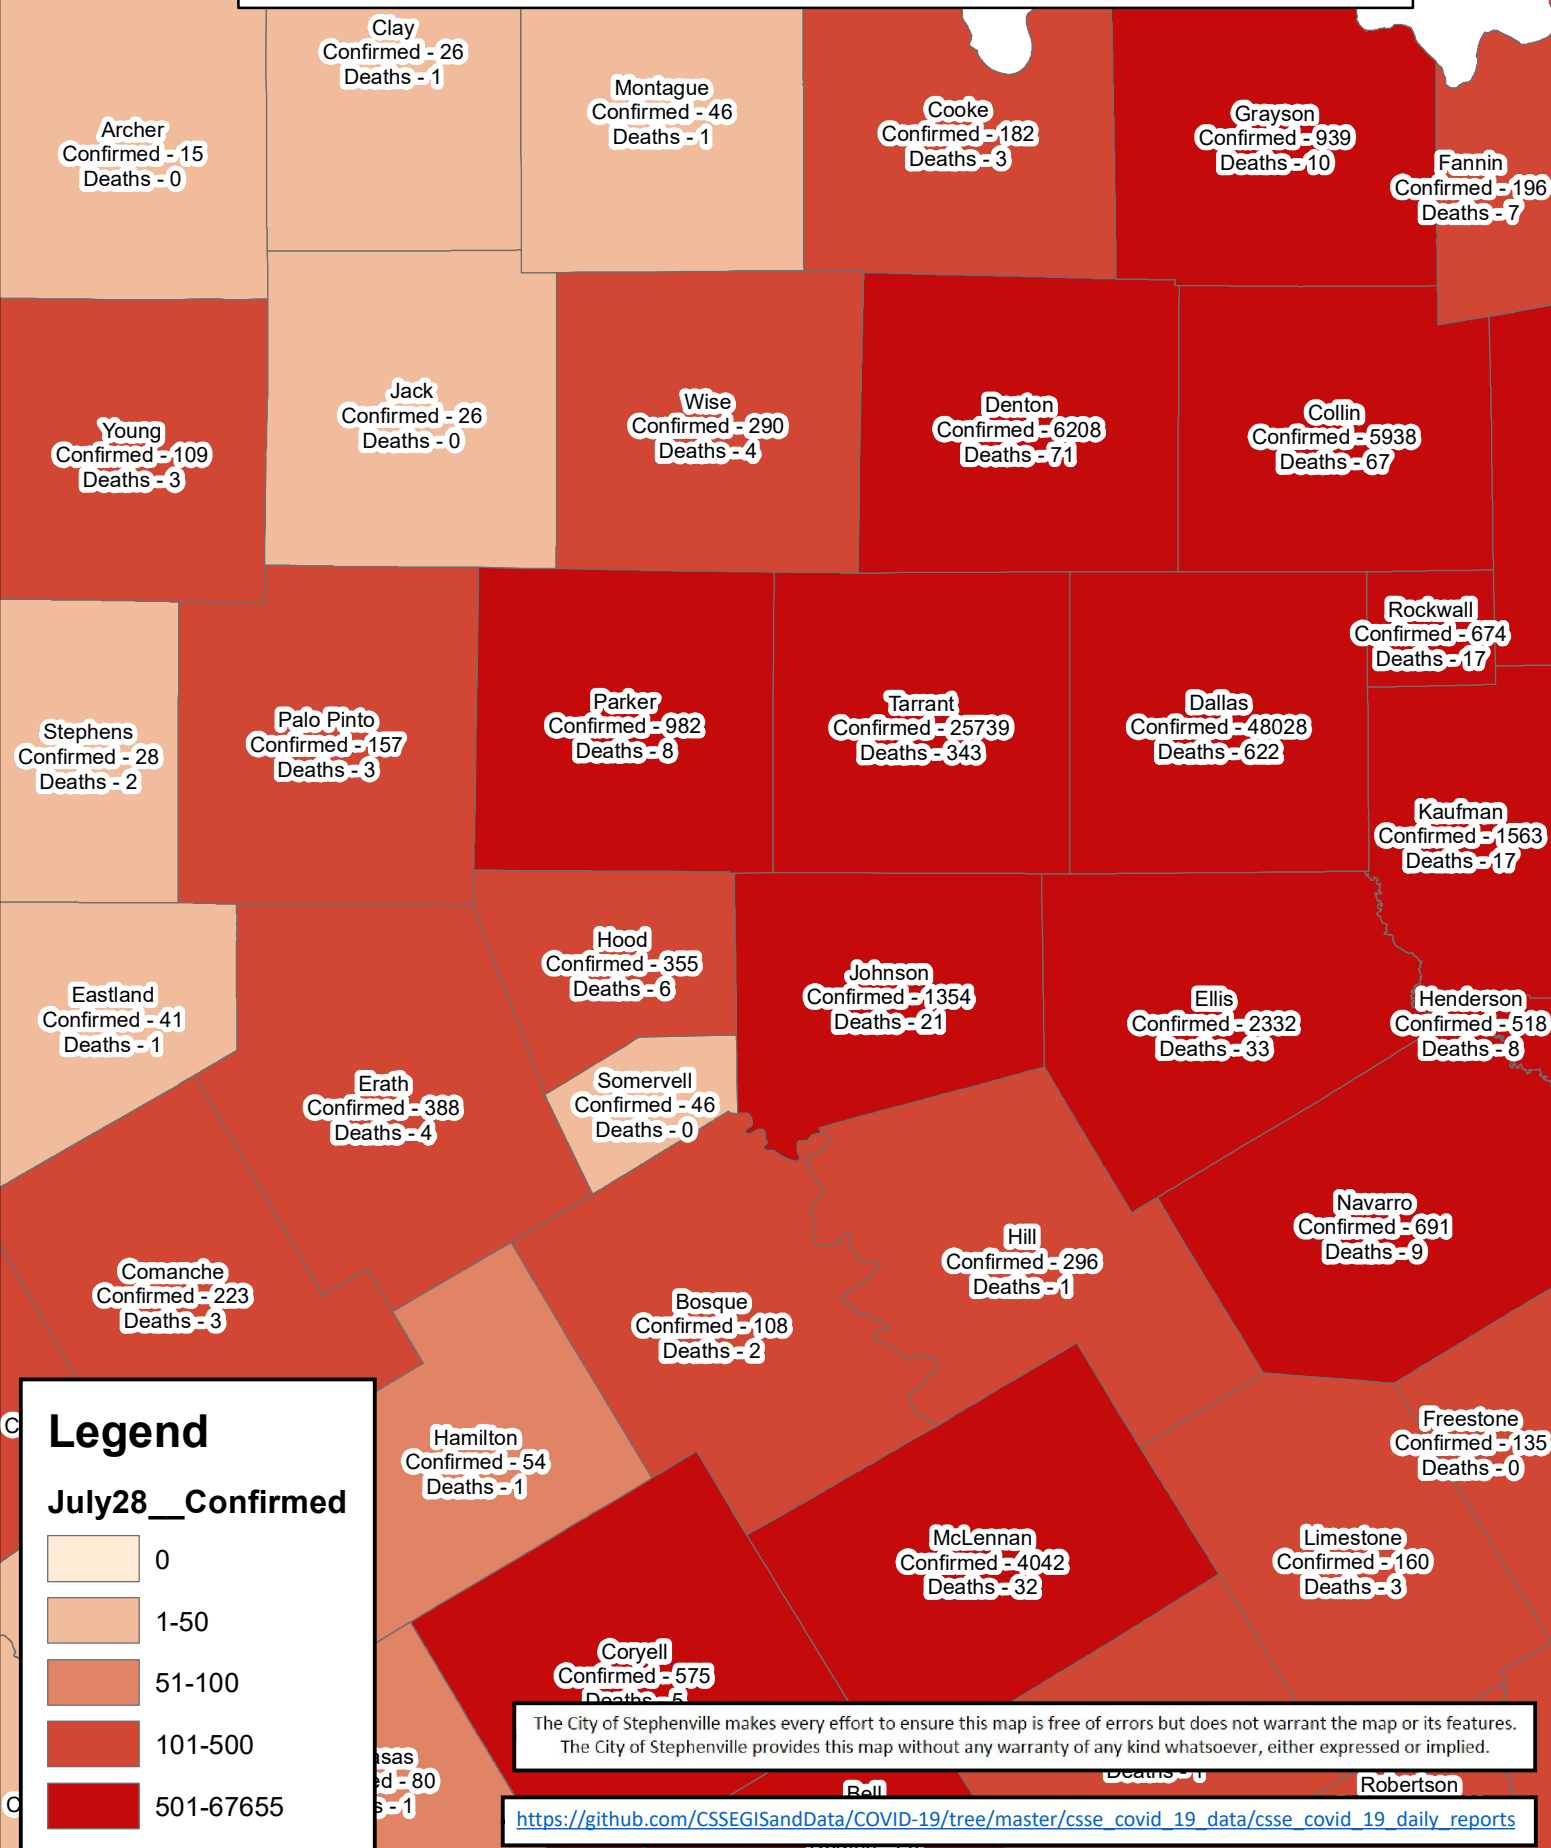

Erath County Area Covid-19 Confirmed Cases July 28, 2020

Legend

July28__Confirmed

- 0
- 1-50
- 51-100
- 101-500
- 501-67655

The City of Stephenville makes every effort to ensure this map is free of errors but does not warrant the map or its features. The City of Stephenville provides this map without any warranty of any kind whatsoever, either expressed or implied.

https://github.com/CSSEGISandData/COVID-19/tree/master/csse_covid_19_data/csse_covid_19_daily_reports