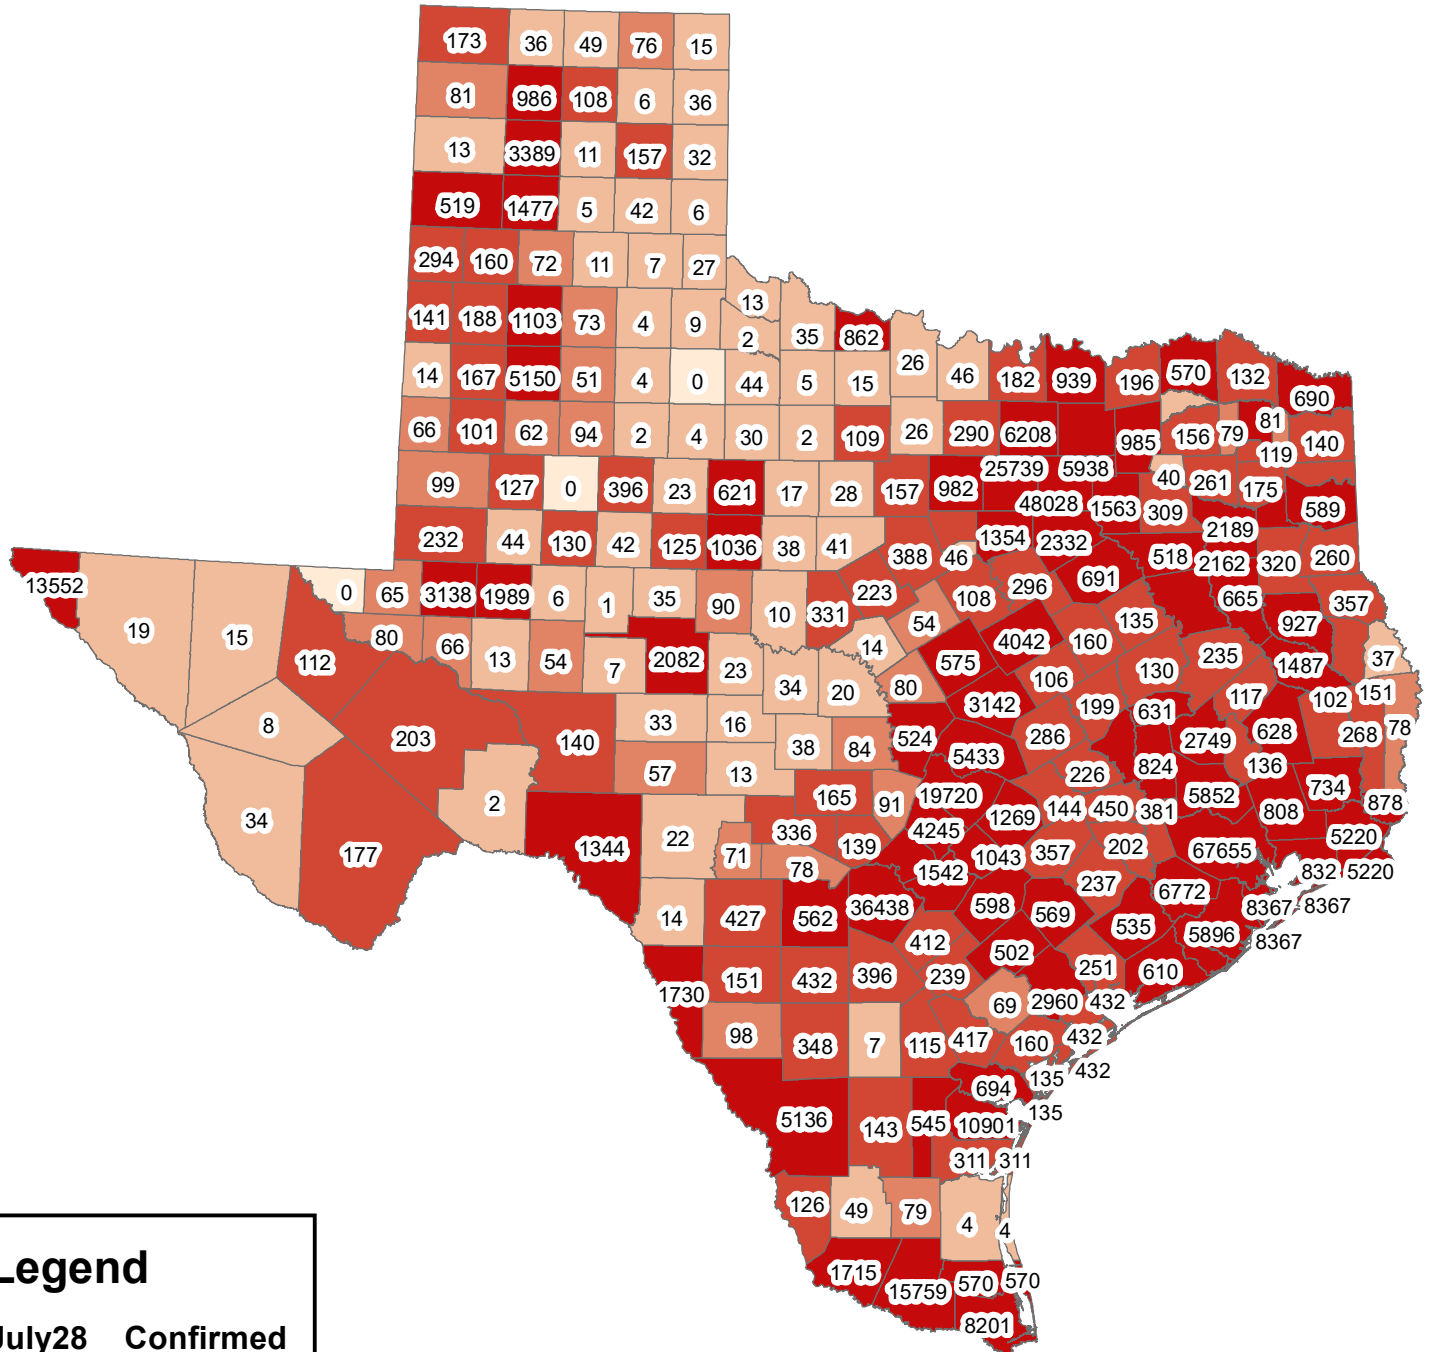

Texas Covid-19 Confirmed Cases July 28, 2020

Legend

July28__Confirmed

- 0
- 1-50
- 51-100
- 101-500
- 501-67655

The City of Stephenville makes every effort to ensure this map is free of errors but does not warrant the map or its features. The City of Stephenville provides this map without any warranty of any kind whatsoever, either expressed or implied.

https://github.com/CSSEGISandData/COVID-19/tree/master/csse_covid_19_data/csse_covid_19_daily_reports