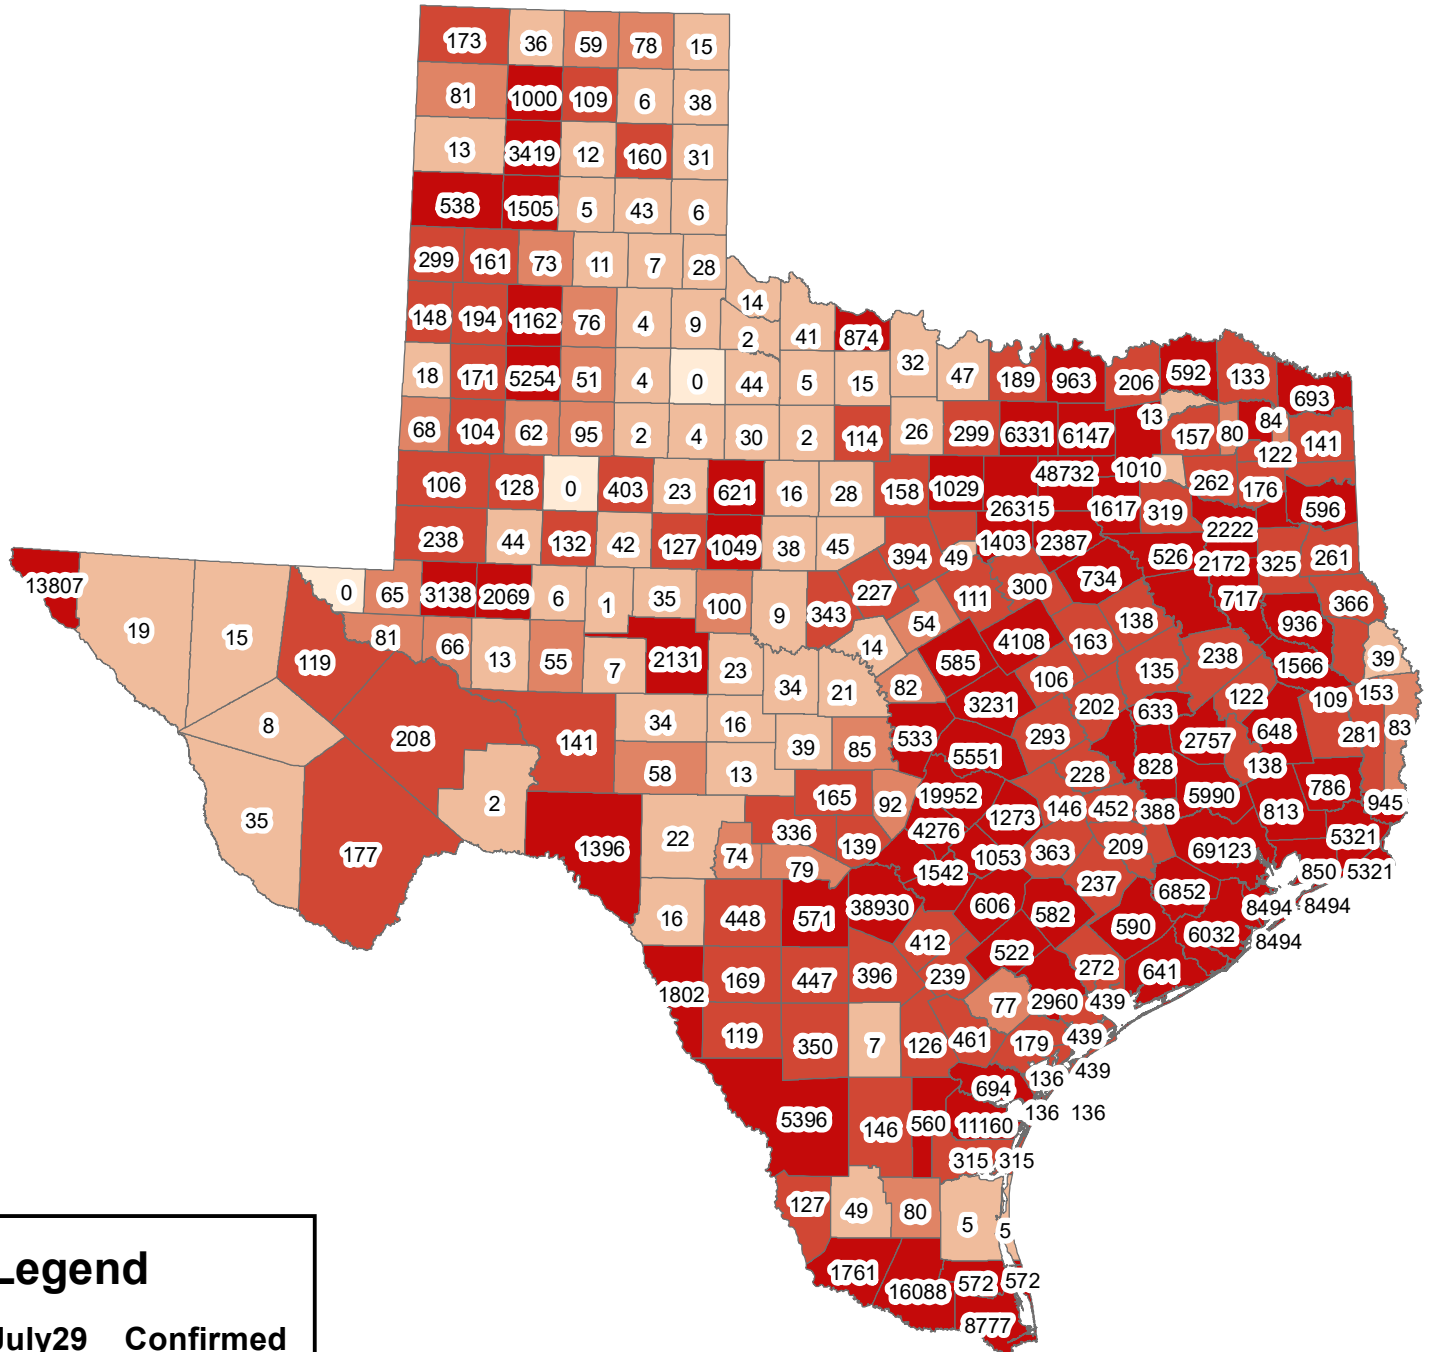

Texas Covid-19 Confirmed Cases July 29, 2020

Legend

July29_Confirmed

- 0
- 1-50
- 51-100
- 101-500
- 501-69123

The City of Stephenville makes every effort to ensure this map is free of errors but does not warrant the map or its features. The City of Stephenville provides this map without any warranty of any kind whatsoever, either expressed or implied.

https://github.com/CSSEGISandData/COVID-19/tree/master/csse_covid_19_data/csse_covid_19_daily_reports