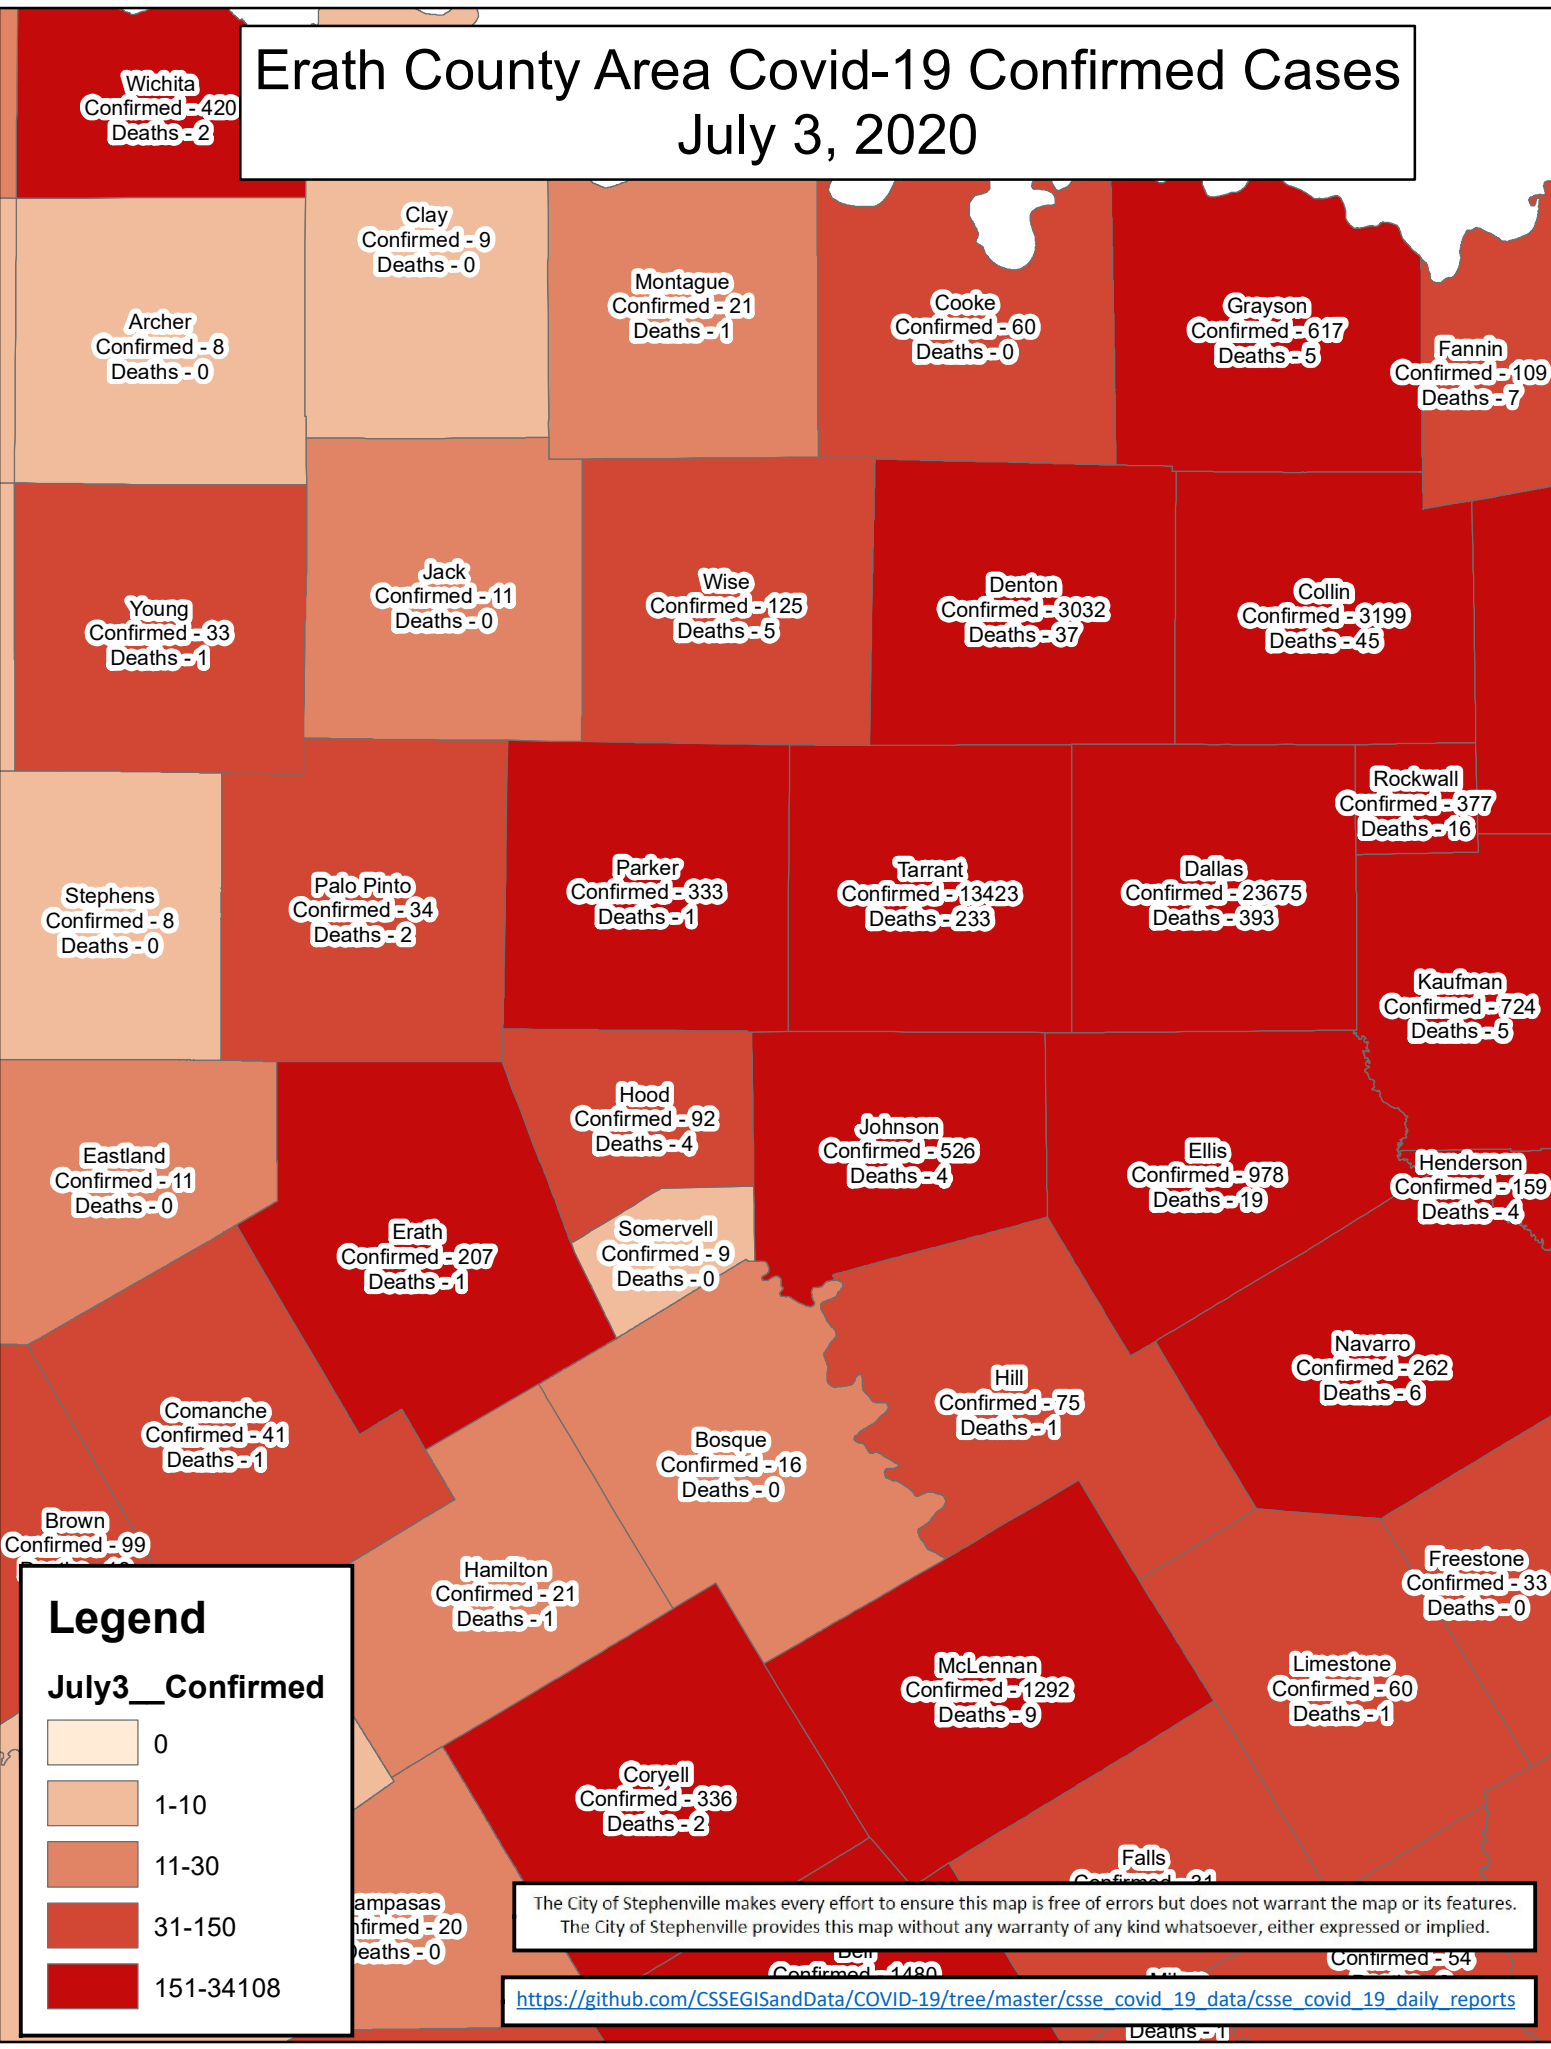

Erath County Area Covid-19 Confirmed Cases July 3, 2020

Legend

July3__Confirmed

- 0
- 1-10
- 11-30
- 31-150
- 151-34108

The City of Stephenville makes every effort to ensure this map is free of errors but does not warrant the map or its features. The City of Stephenville provides this map without any warranty of any kind whatsoever, either expressed or implied.

https://github.com/CSSEGISandData/COVID-19/tree/master/csse_covid_19_data/csse_covid_19_daily_reports