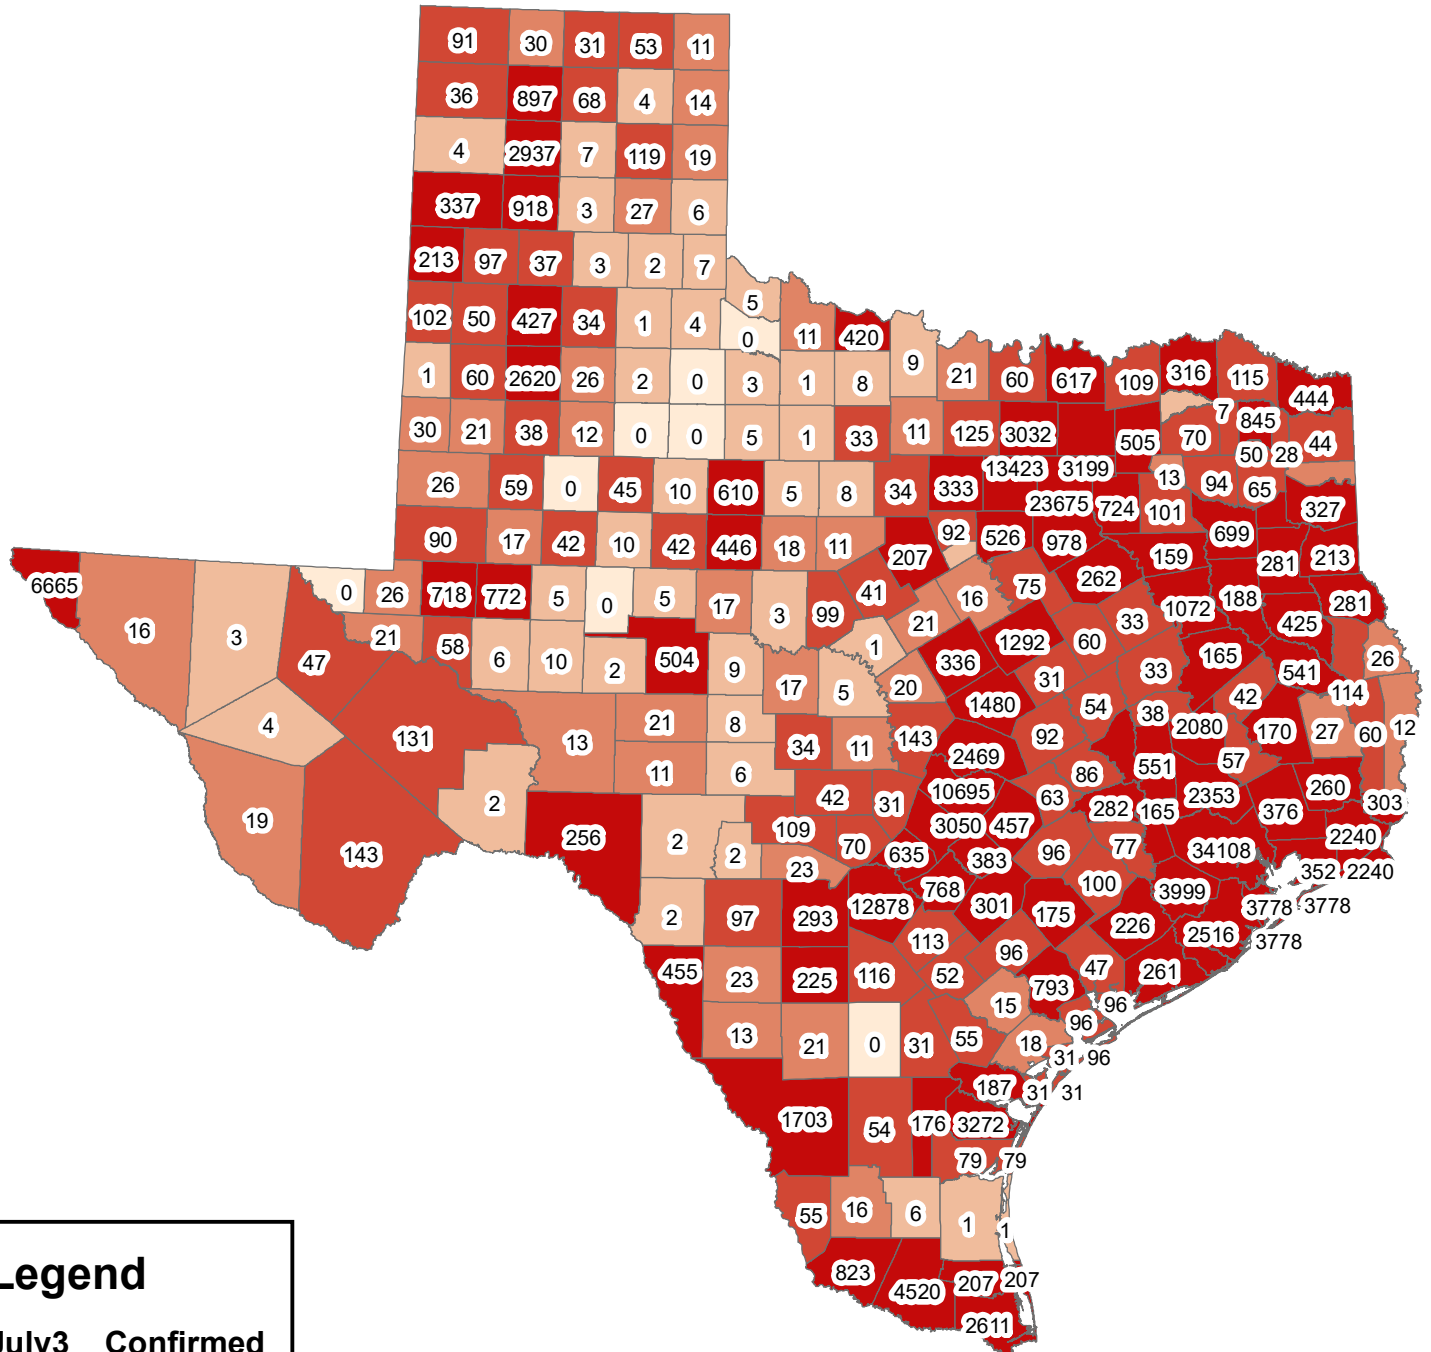

Texas Covid-19 Confirmed Cases July 3, 2020

Legend

July3__Confirmed

- 0
- 1-10
- 11-30
- 31-150
- 151-34108

The City of Stephenville makes every effort to ensure this map is free of errors but does not warrant the map or its features. The City of Stephenville provides this map without any warranty of any kind whatsoever, either expressed or implied.

https://github.com/CSSEGISandData/COVID-19/tree/master/csse_covid_19_data/csse_covid_19_daily_reports