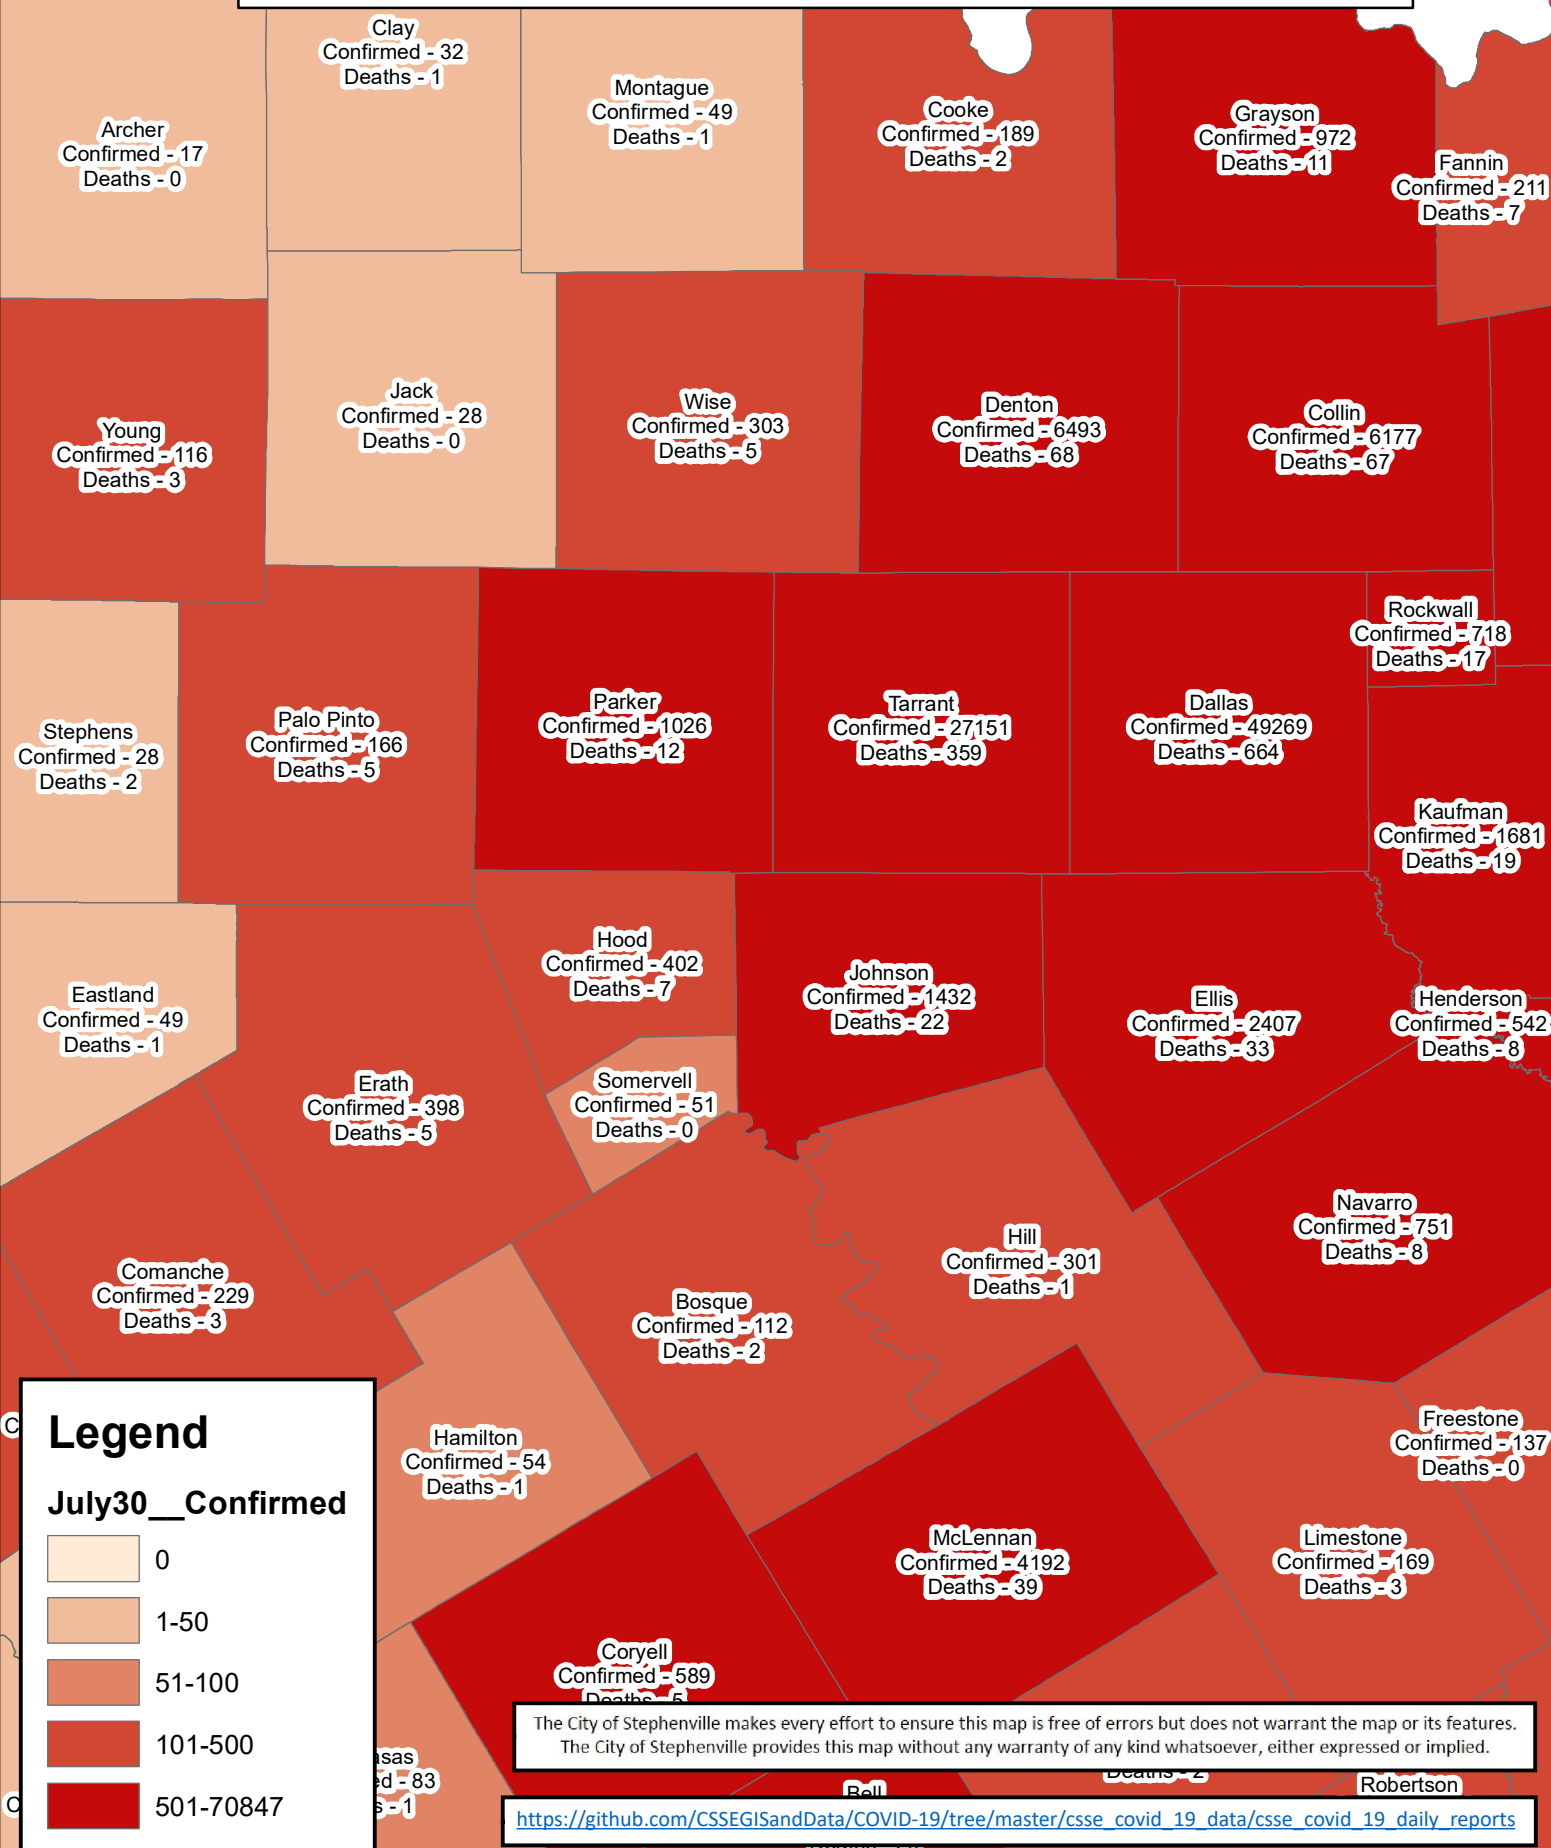

# Erath County Area Covid-19 Confirmed Cases July 30, 2020

**Legend**

**July30\_\_Confirmed**

- 0
- 1-50
- 51-100
- 101-500
- 501-70847

The City of Stephenville makes every effort to ensure this map is free of errors but does not warrant the map or its features. The City of Stephenville provides this map without any warranty of any kind whatsoever, either expressed or implied.

[https://github.com/CSSEGISandData/COVID-19/tree/master/csse\\_covid\\_19\\_data/csse\\_covid\\_19\\_daily\\_reports](https://github.com/CSSEGISandData/COVID-19/tree/master/csse_covid_19_data/csse_covid_19_daily_reports)