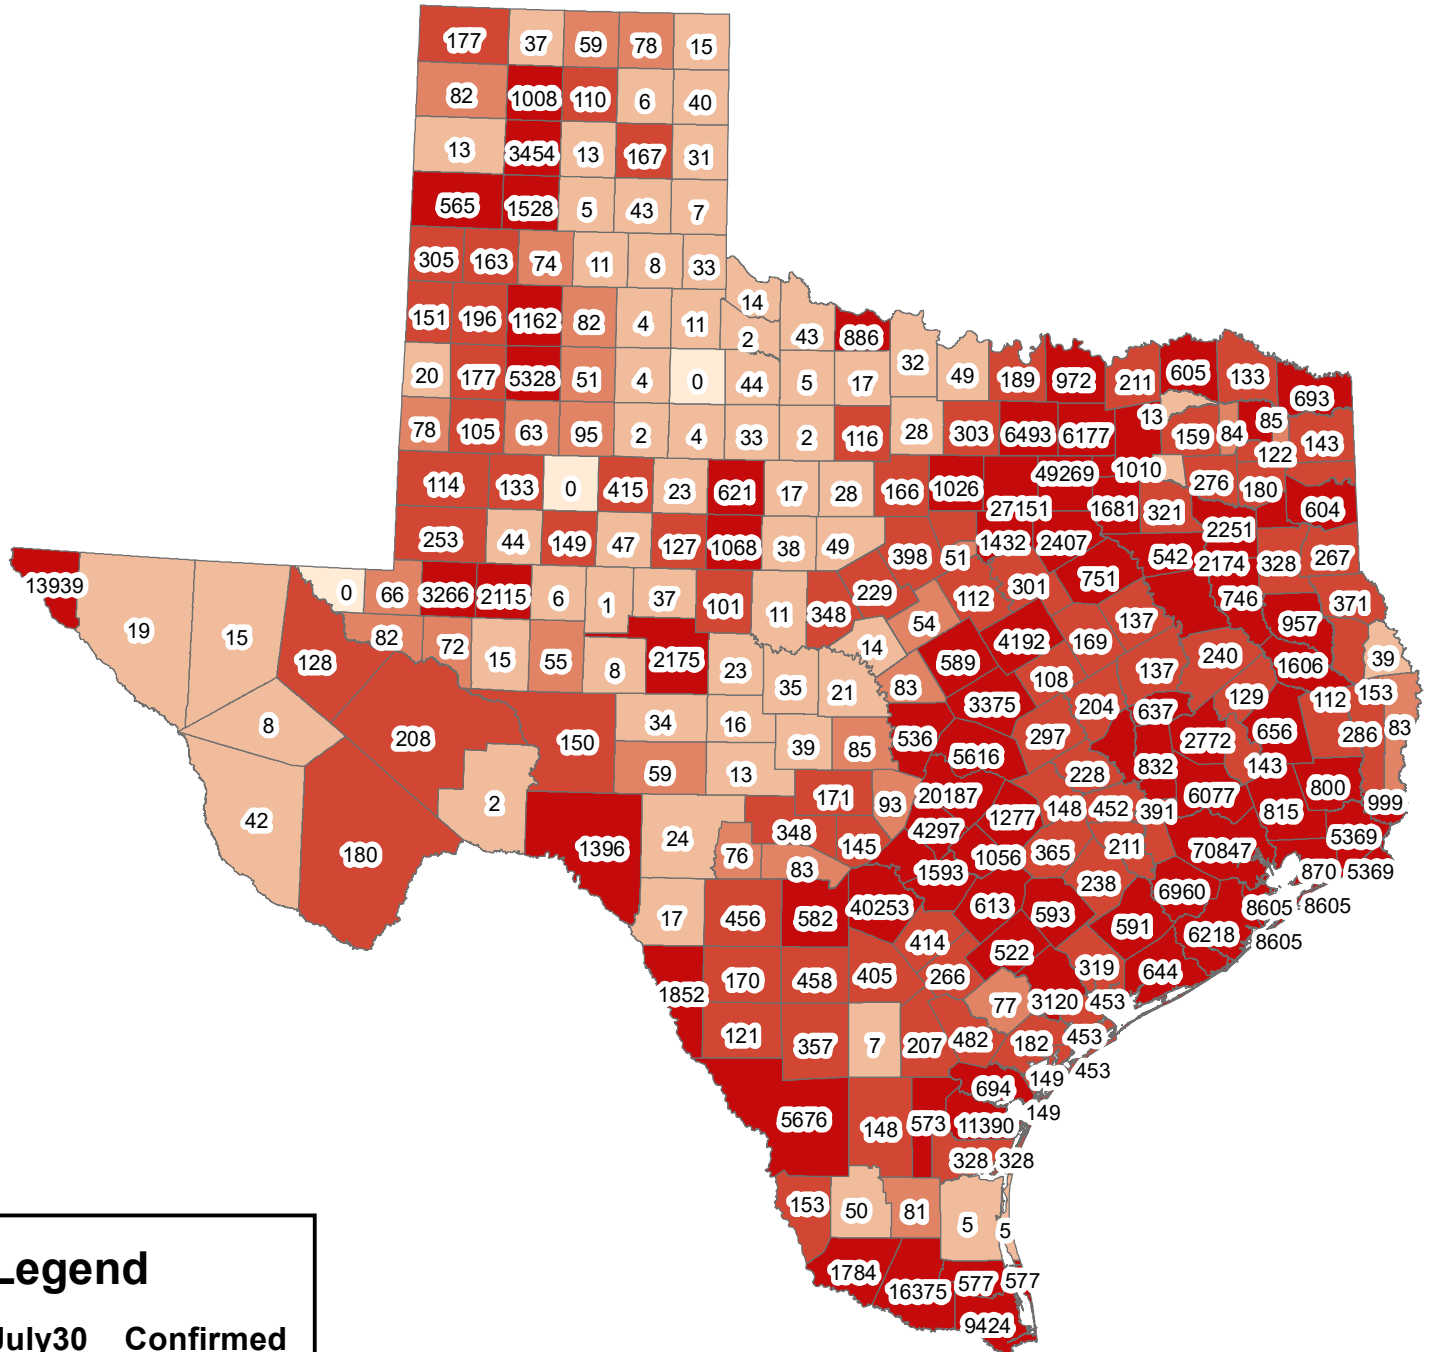

# Texas Covid-19 Confirmed Cases July 30, 2020

**Legend**

**July30\_Confirmed**

- 0
- 1-50
- 51-100
- 101-500
- 501-70847

The City of Stephenville makes every effort to ensure this map is free of errors but does not warrant the map or its features. The City of Stephenville provides this map without any warranty of any kind whatsoever, either expressed or implied.

[https://github.com/CSSEGISandData/COVID-19/tree/master/csse\\_covid\\_19\\_data/csse\\_covid\\_19\\_daily\\_reports](https://github.com/CSSEGISandData/COVID-19/tree/master/csse_covid_19_data/csse_covid_19_daily_reports)