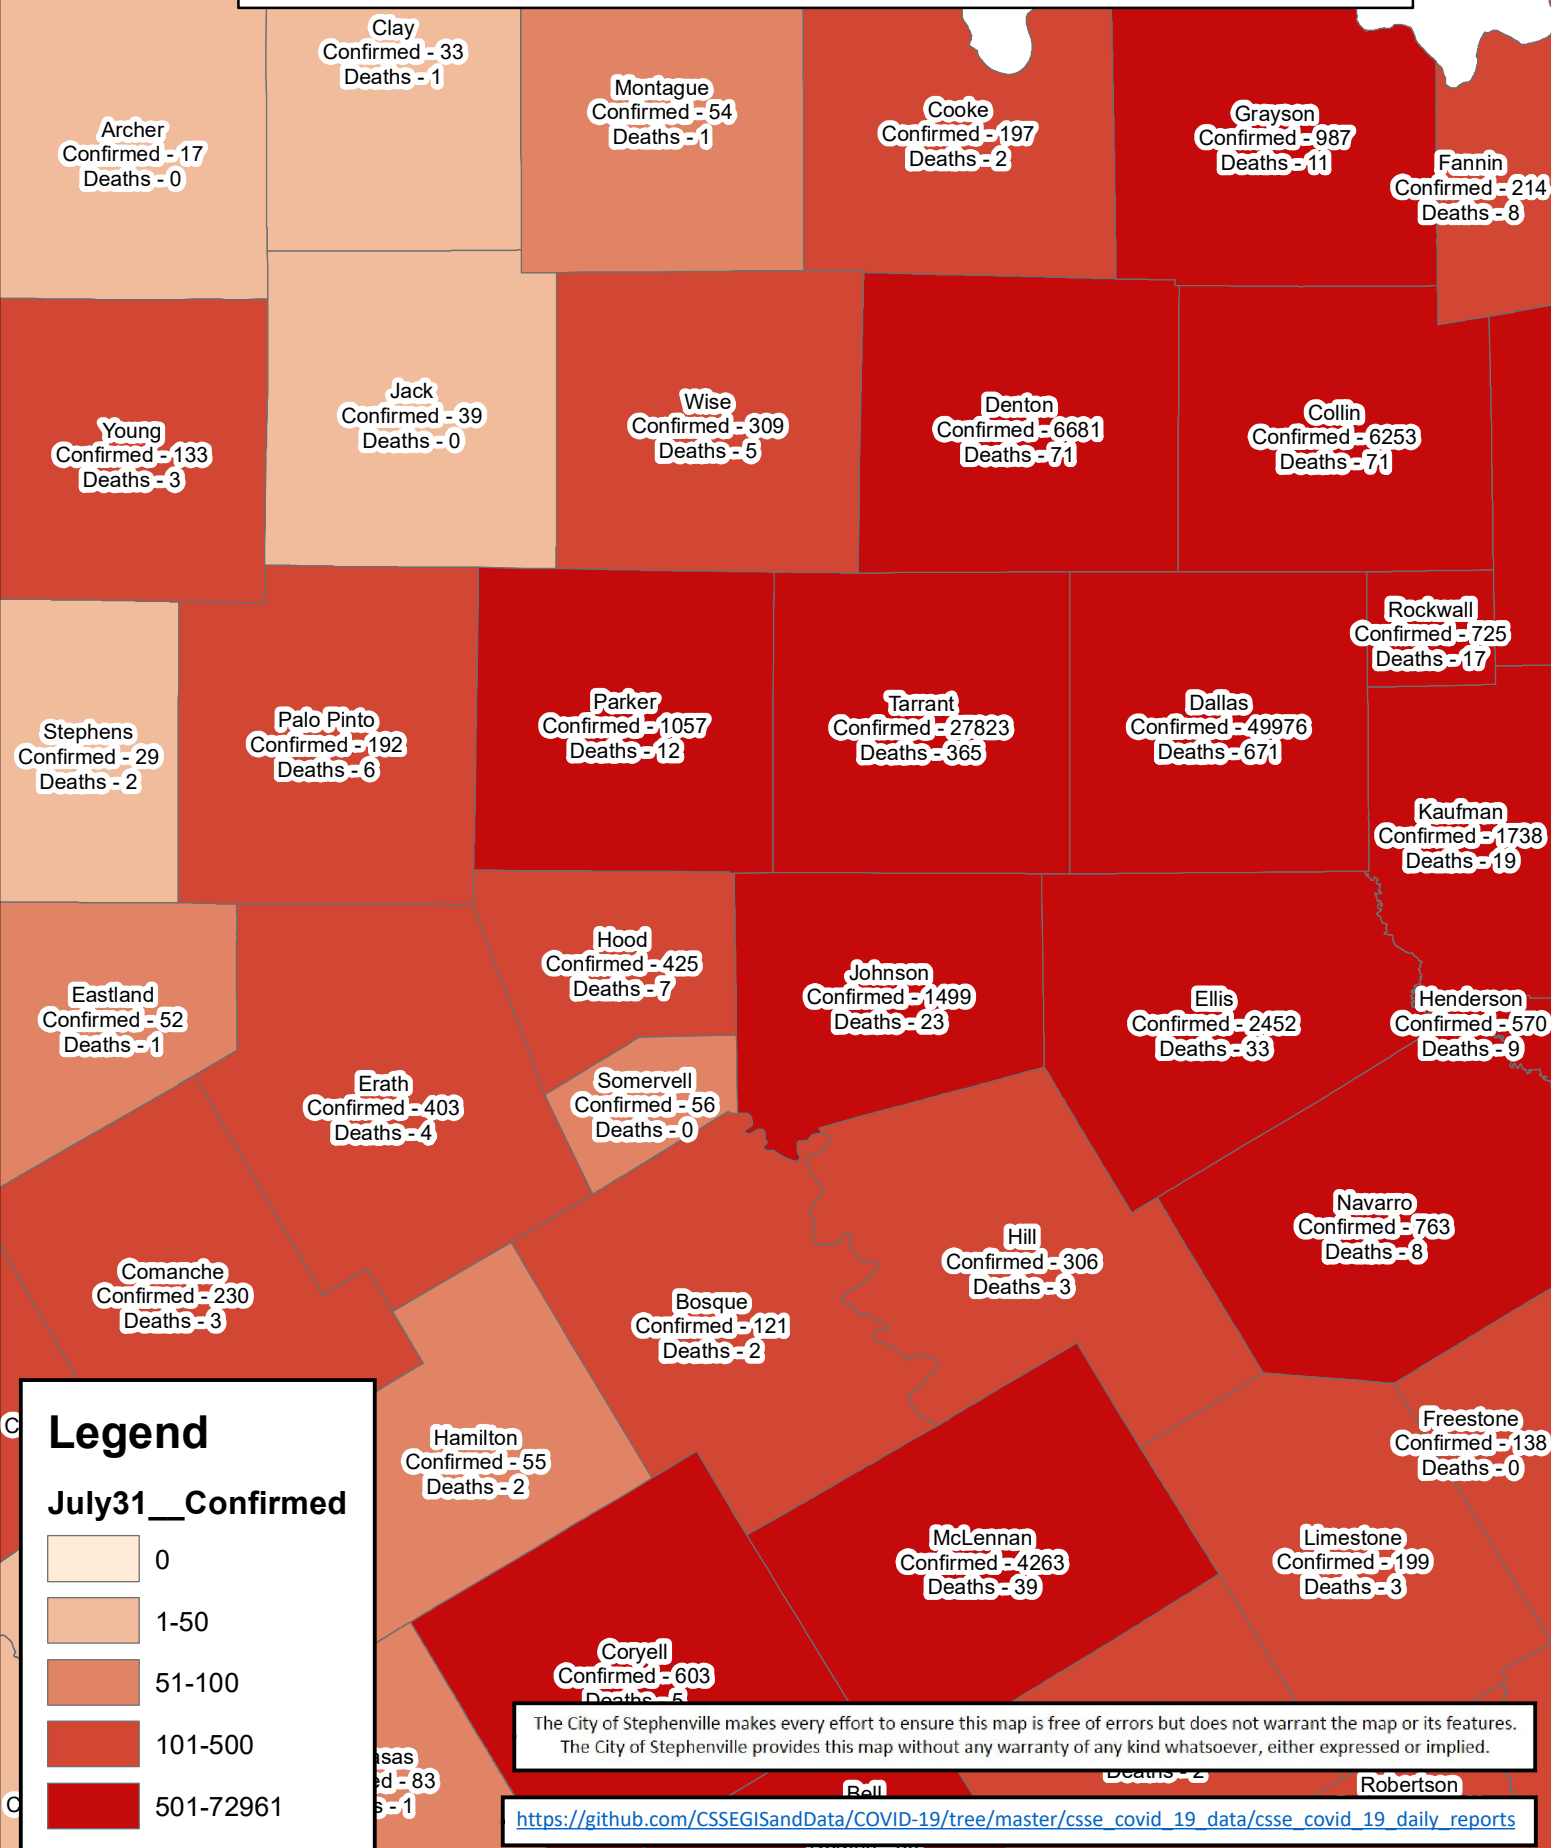

Erath County Area Covid-19 Confirmed Cases

July 31, 2020

Legend

July31__Confirmed

- 0
- 1-50
- 51-100
- 101-500
- 501-72961

The City of Stephenville makes every effort to ensure this map is free of errors but does not warrant the map or its features. The City of Stephenville provides this map without any warranty of any kind whatsoever, either expressed or implied.

https://github.com/CSSEGISandData/COVID-19/tree/master/csse_covid_19_data/csse_covid_19_daily_reports