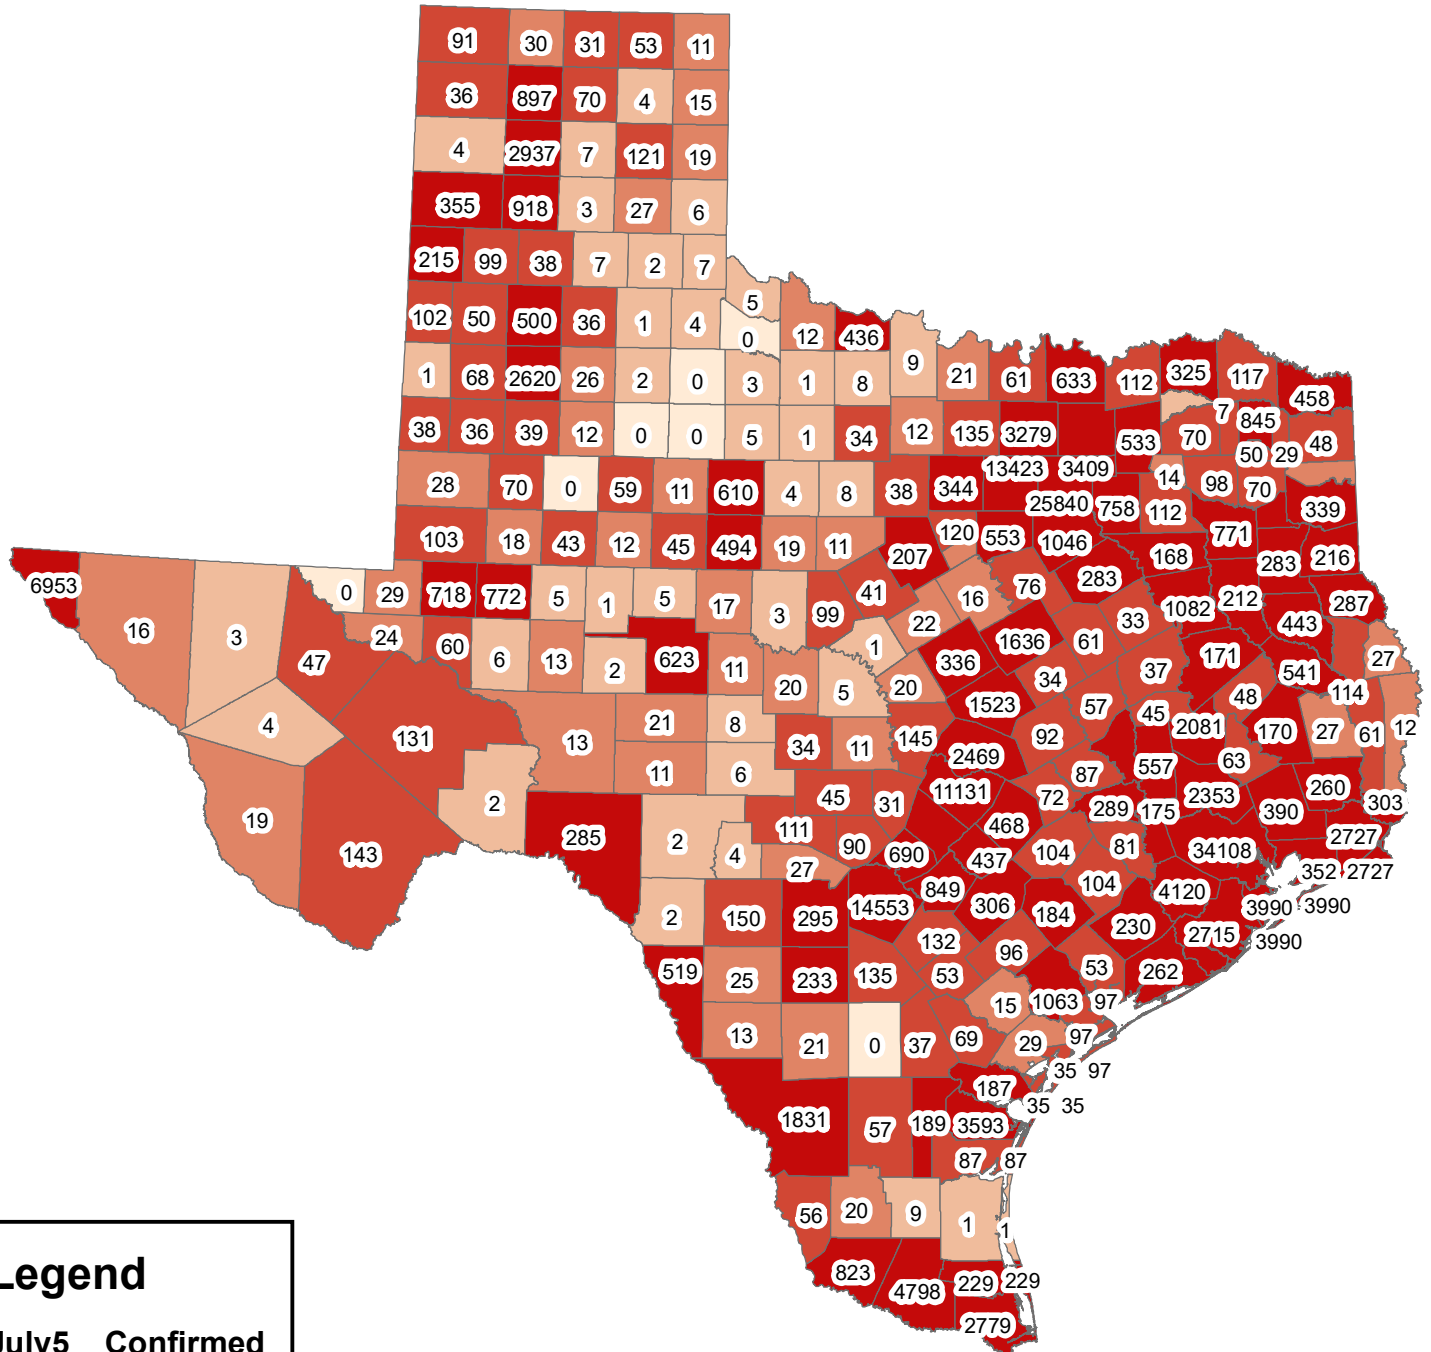

Texas Counties Covid-19 Confirmed Cases July 5, 2020

Legend

July5__Confirmed

- 0
- 1-10
- 11-30
- 31-150
- 151-34108

The City of Stephenville makes every effort to ensure this map is free of errors but does not warrant the map or its features. The City of Stephenville provides this map without any warranty of any kind whatsoever, either expressed or implied.

https://github.com/CSSEGISandData/COVID-19/tree/master/csse_covid_19_data/csse_covid_19_daily_reports