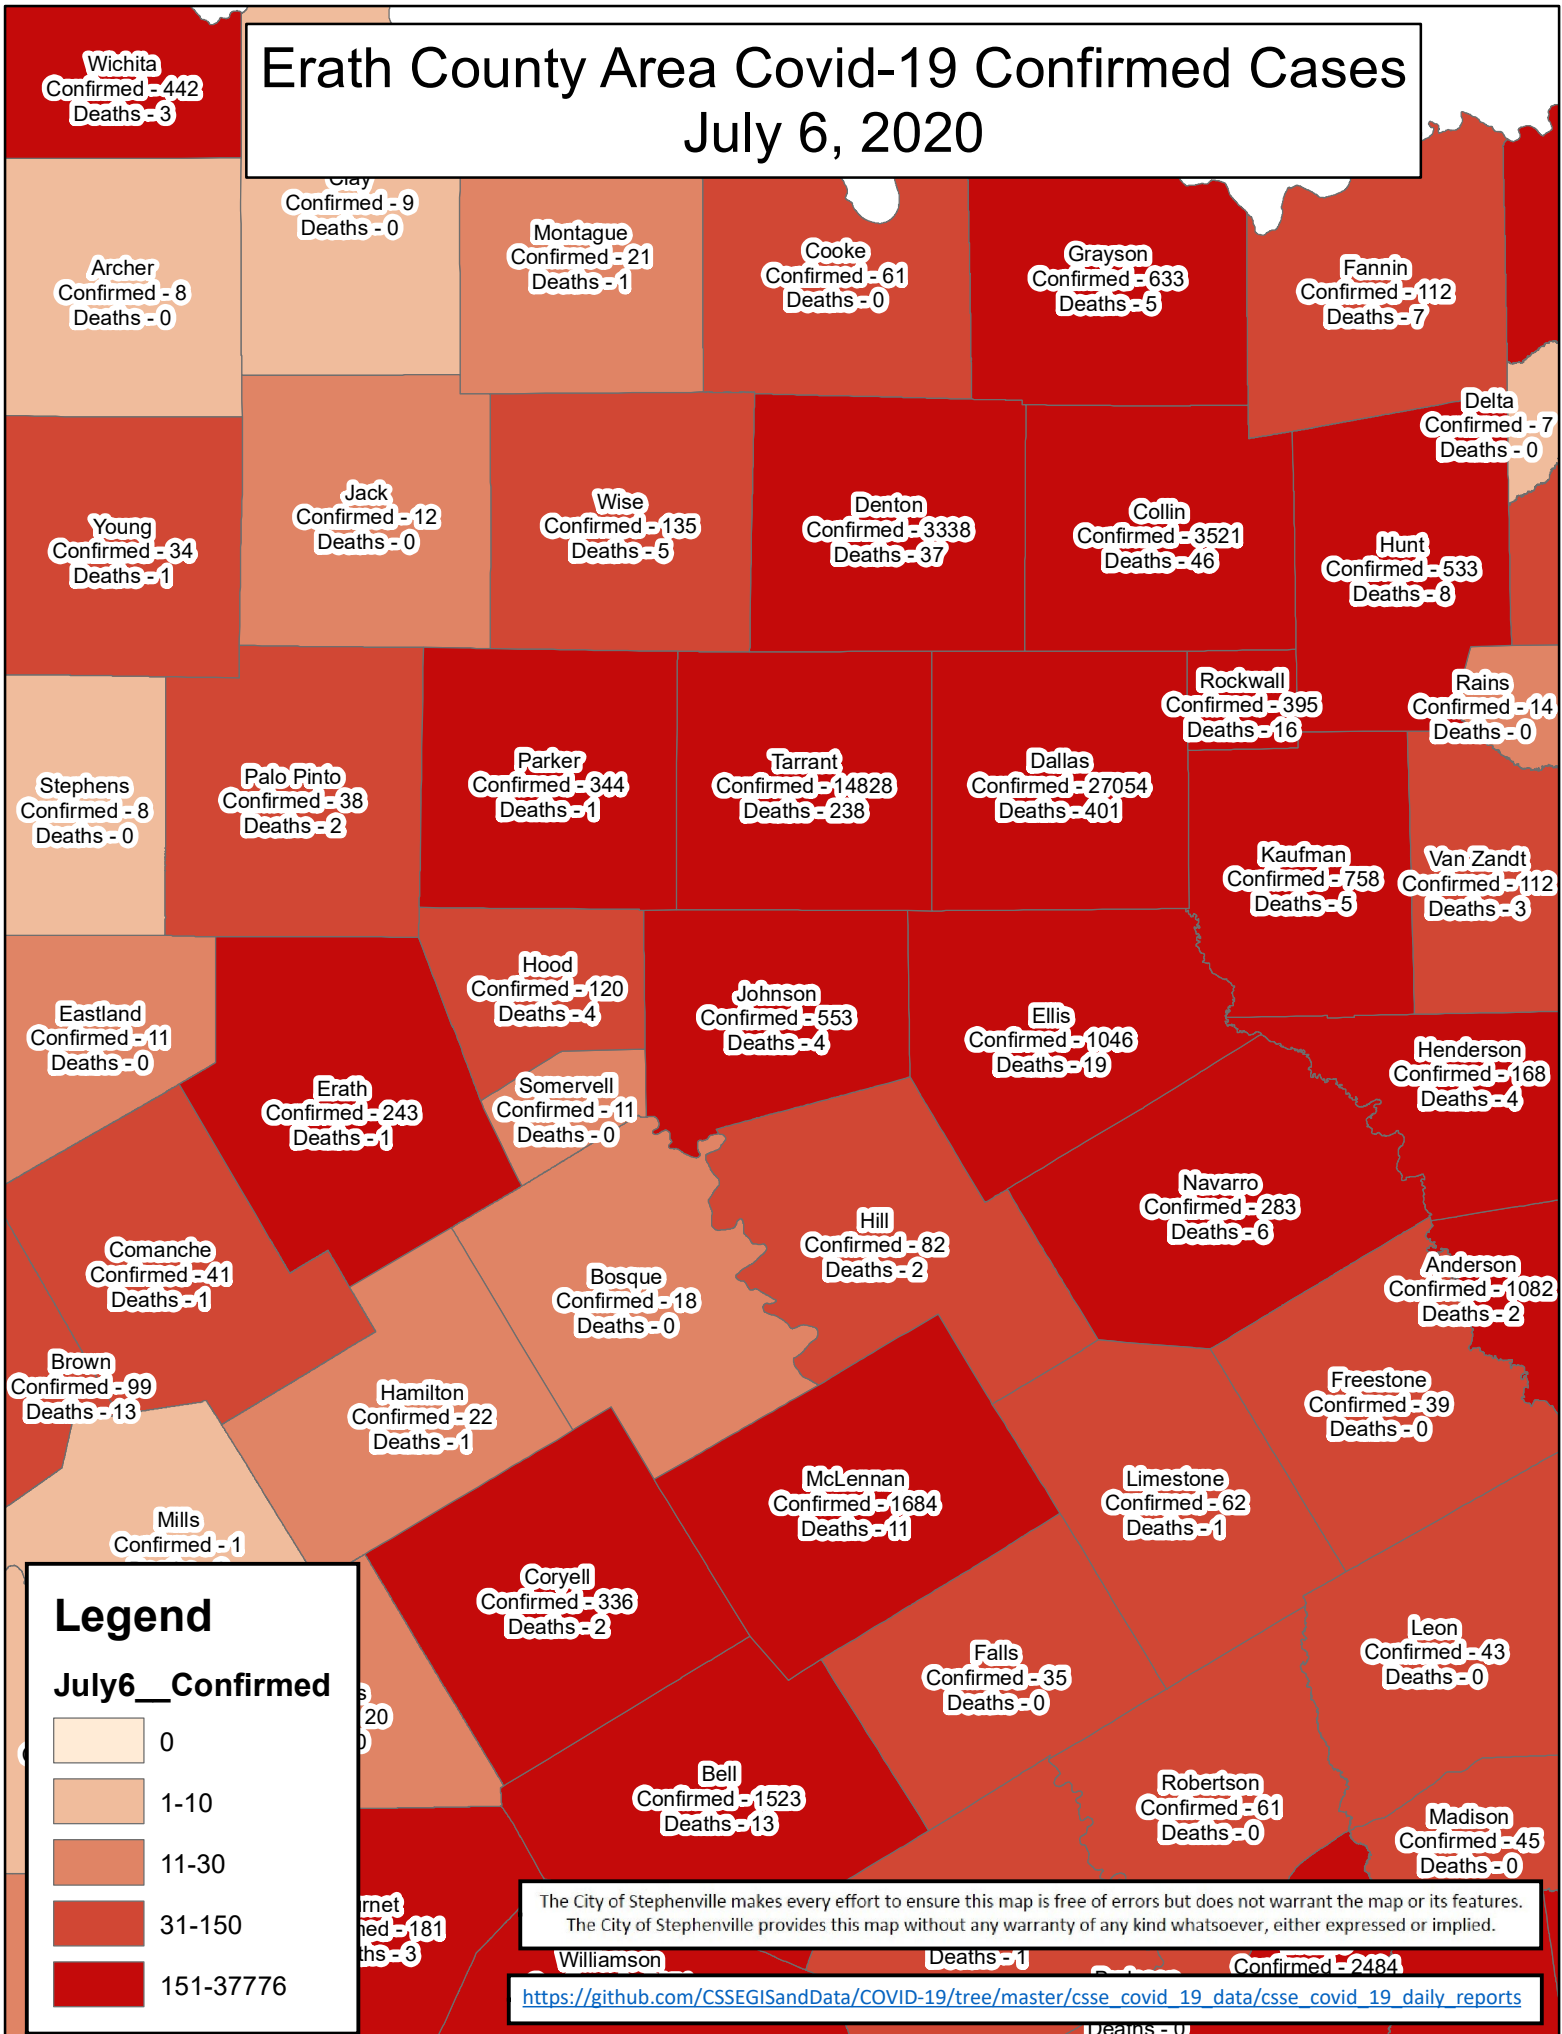

# Erath County Area Covid-19 Confirmed Cases July 6, 2020

### Legend

July6\_\_Confirmed

- 0
- 1-10
- 11-30
- 31-150
- 151-37776

The City of Stephenville makes every effort to ensure this map is free of errors but does not warrant the map or its features. The City of Stephenville provides this map without any warranty of any kind whatsoever, either expressed or implied.

[https://github.com/CSSEGISandData/COVID-19/tree/master/csse\\_covid\\_19\\_data/csse\\_covid\\_19\\_daily\\_reports](https://github.com/CSSEGISandData/COVID-19/tree/master/csse_covid_19_data/csse_covid_19_daily_reports)