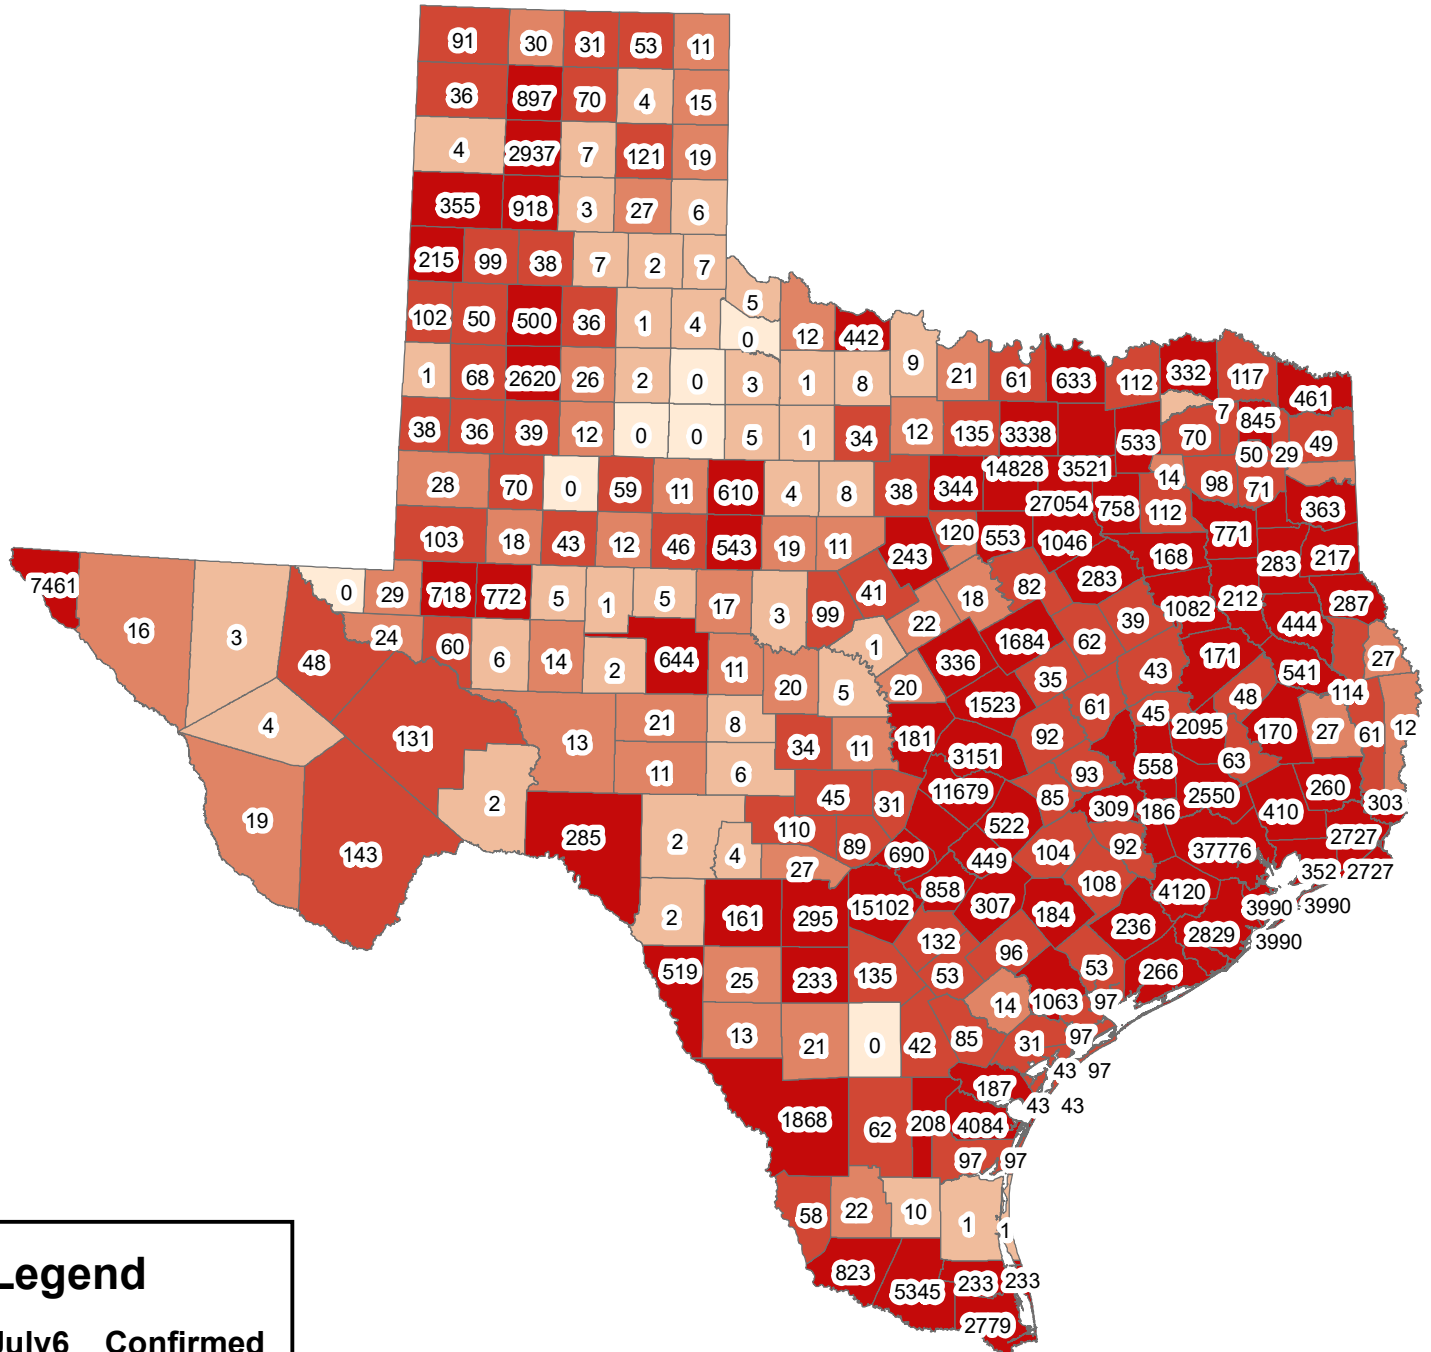

# Texas Covid-19 Confirmed Cases July 6, 2020

**Legend**

**July6\_\_Confirmed**

- 0
- 1-10
- 11-30
- 31-150
- 151-37776

The City of Stephenville makes every effort to ensure this map is free of errors but does not warrant the map or its features. The City of Stephenville provides this map without any warranty of any kind whatsoever, either expressed or implied.

[https://github.com/CSSEGISandData/COVID-19/tree/master/csse\\_covid\\_19\\_data/csse\\_covid\\_19\\_daily\\_reports](https://github.com/CSSEGISandData/COVID-19/tree/master/csse_covid_19_data/csse_covid_19_daily_reports)