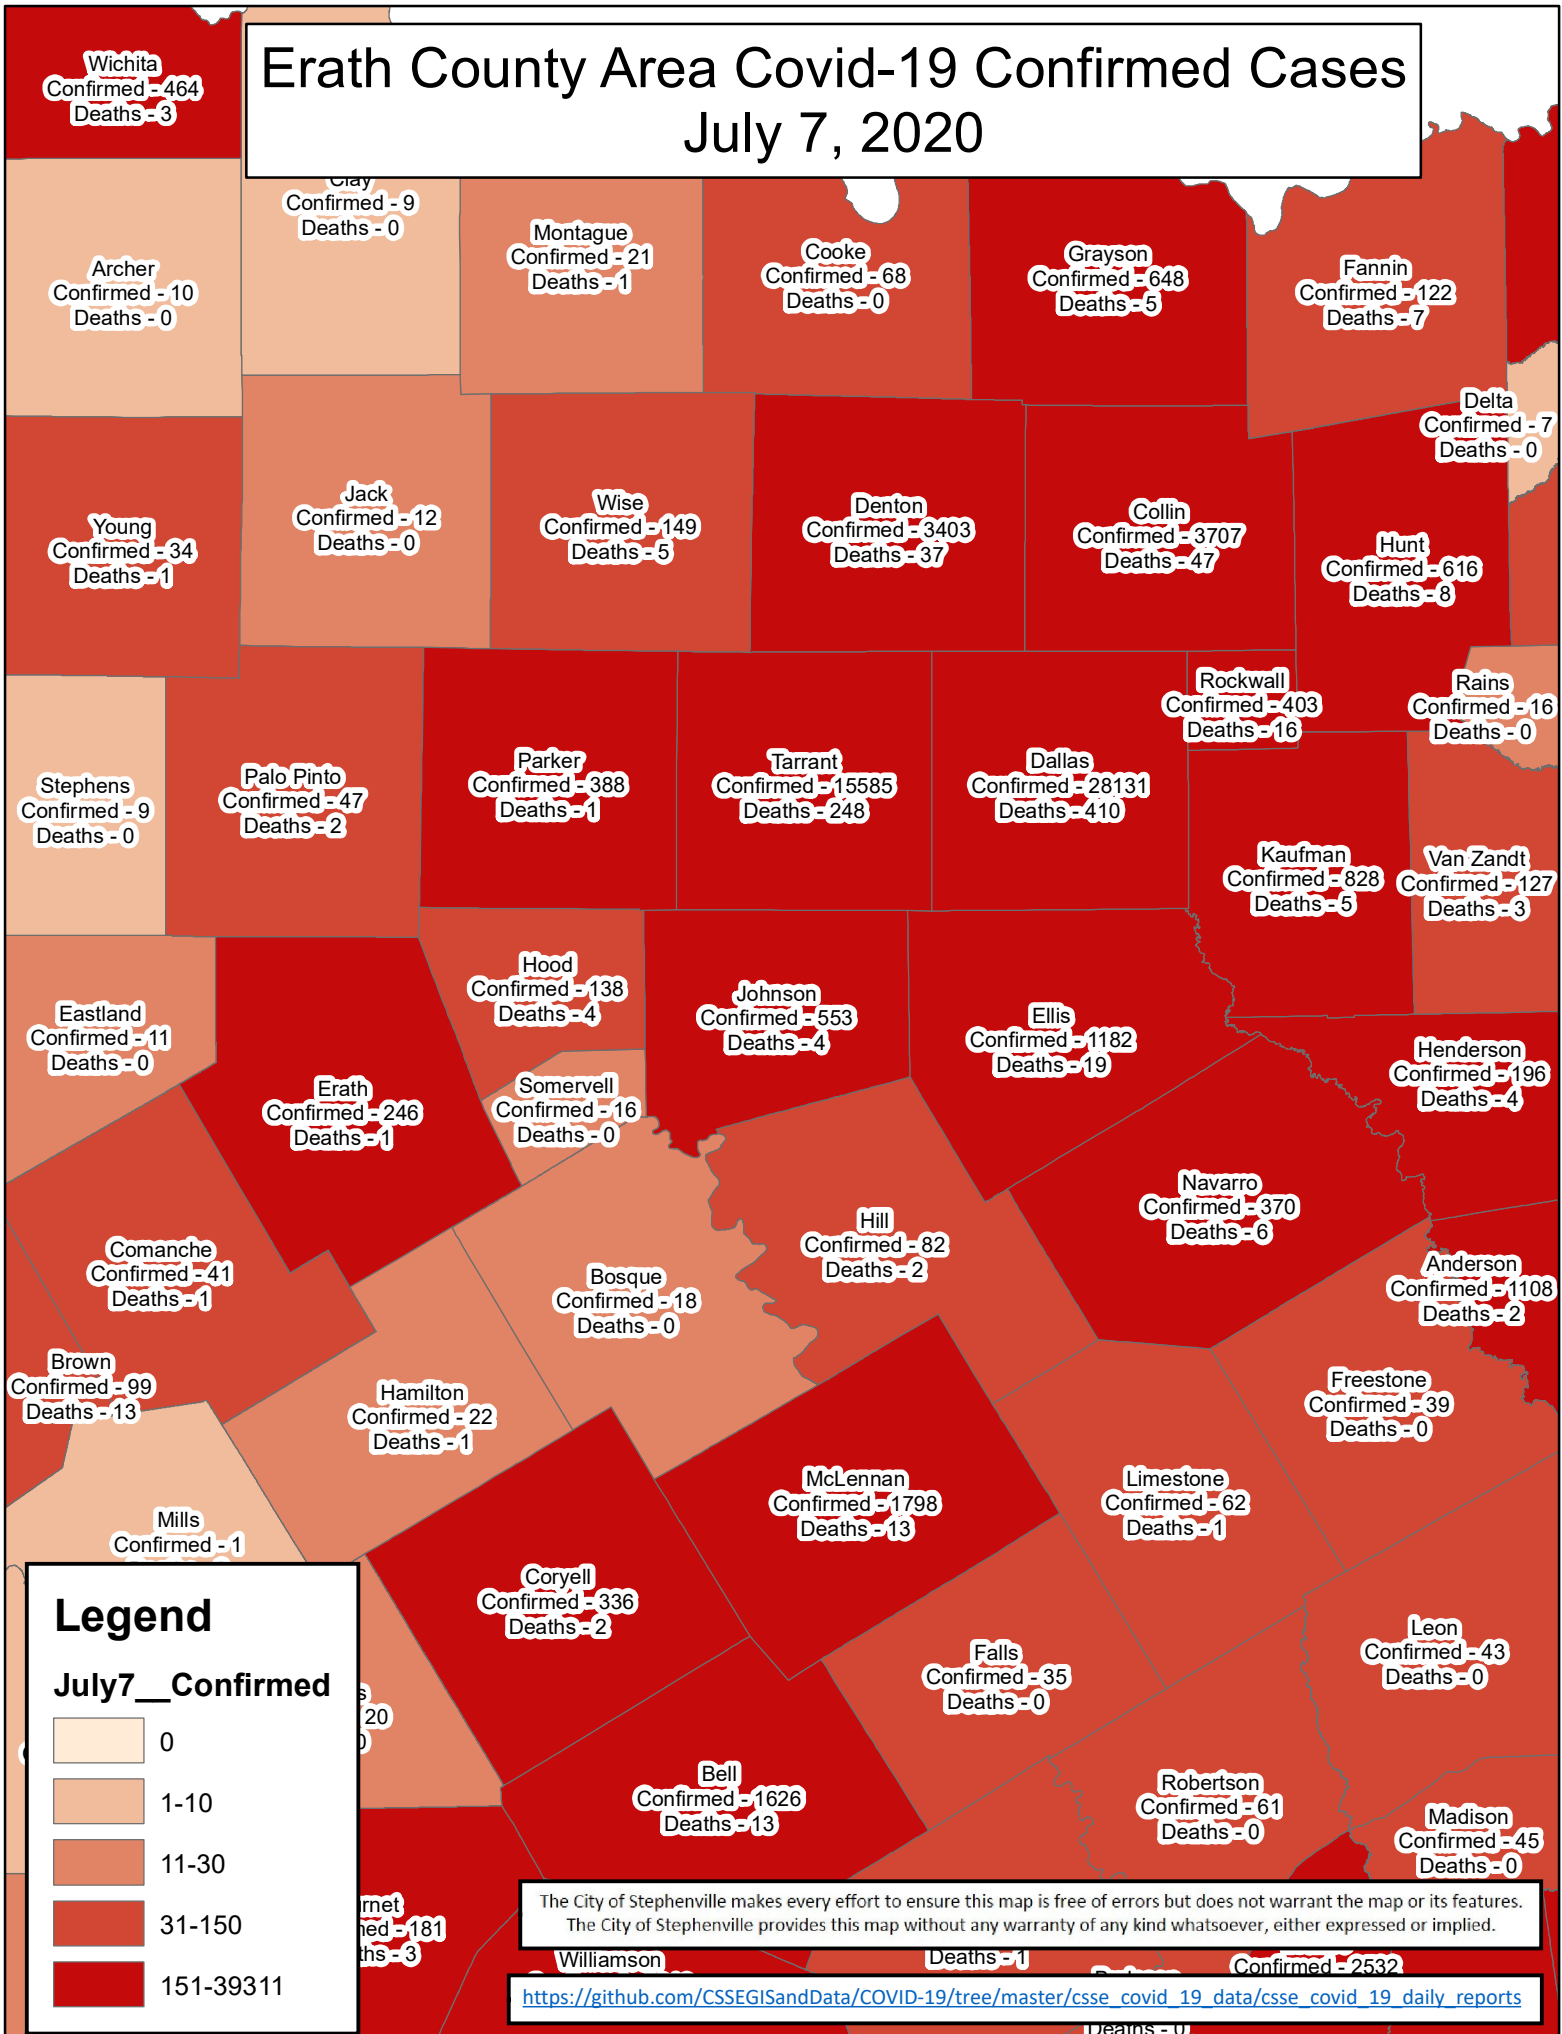

# Erath County Area Covid-19 Confirmed Cases

## July 7, 2020

### Legend

July7\_\_Confirmed

0
1-10
11-30
31-150
151-39311

The City of Stephenville makes every effort to ensure this map is free of errors but does not warrant the map or its features. The City of Stephenville provides this map without any warranty of any kind whatsoever, either expressed or implied.

[https://github.com/CSSEGISandData/COVID-19/tree/master/csse\\_covid\\_19\\_data/csse\\_covid\\_19\\_daily\\_reports](https://github.com/CSSEGISandData/COVID-19/tree/master/csse_covid_19_data/csse_covid_19_daily_reports)