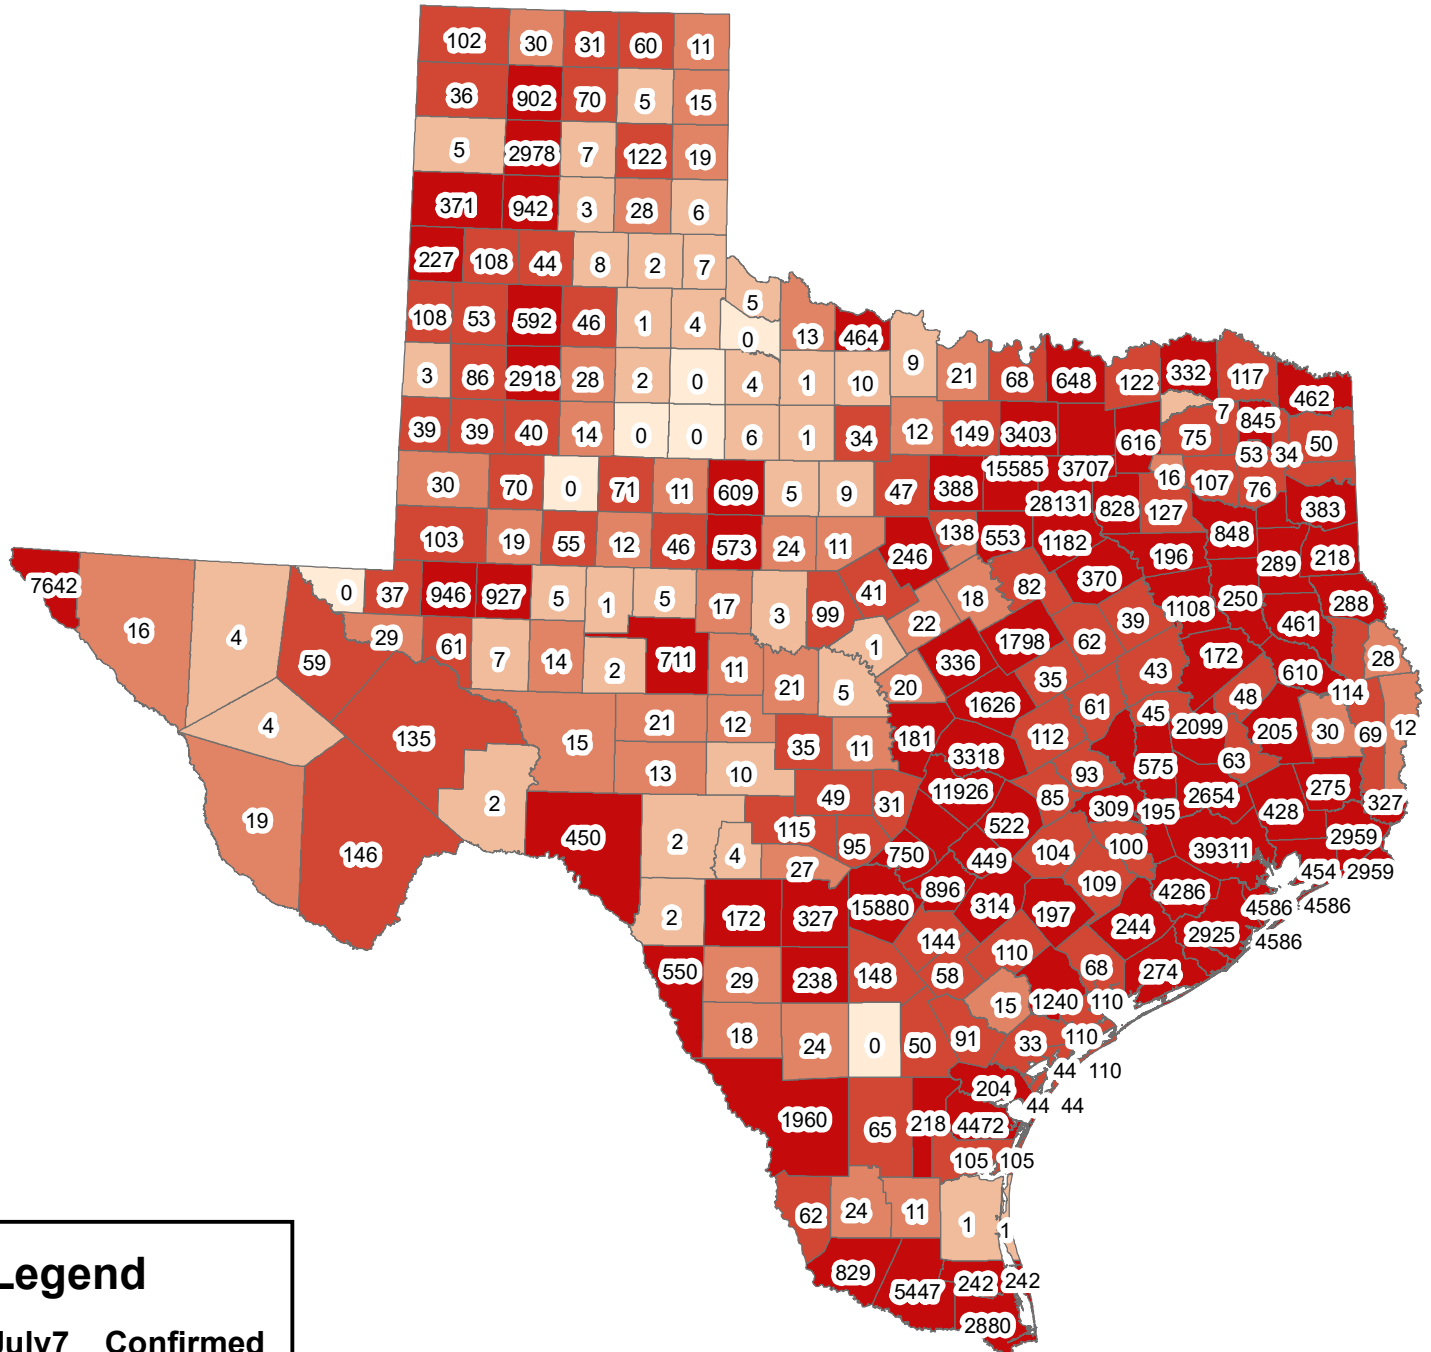

Texas Covid-19 Confirmed Cases July 7, 2020

Legend

July7__Confirmed

- 0
- 1-10
- 11-30
- 31-150
- 151-39311

The City of Stephenville makes every effort to ensure this map is free of errors but does not warrant the map or its features. The City of Stephenville provides this map without any warranty of any kind whatsoever, either expressed or implied.

https://github.com/CSSEGISandData/COVID-19/tree/master/csse_covid_19_data/csse_covid_19_daily_reports