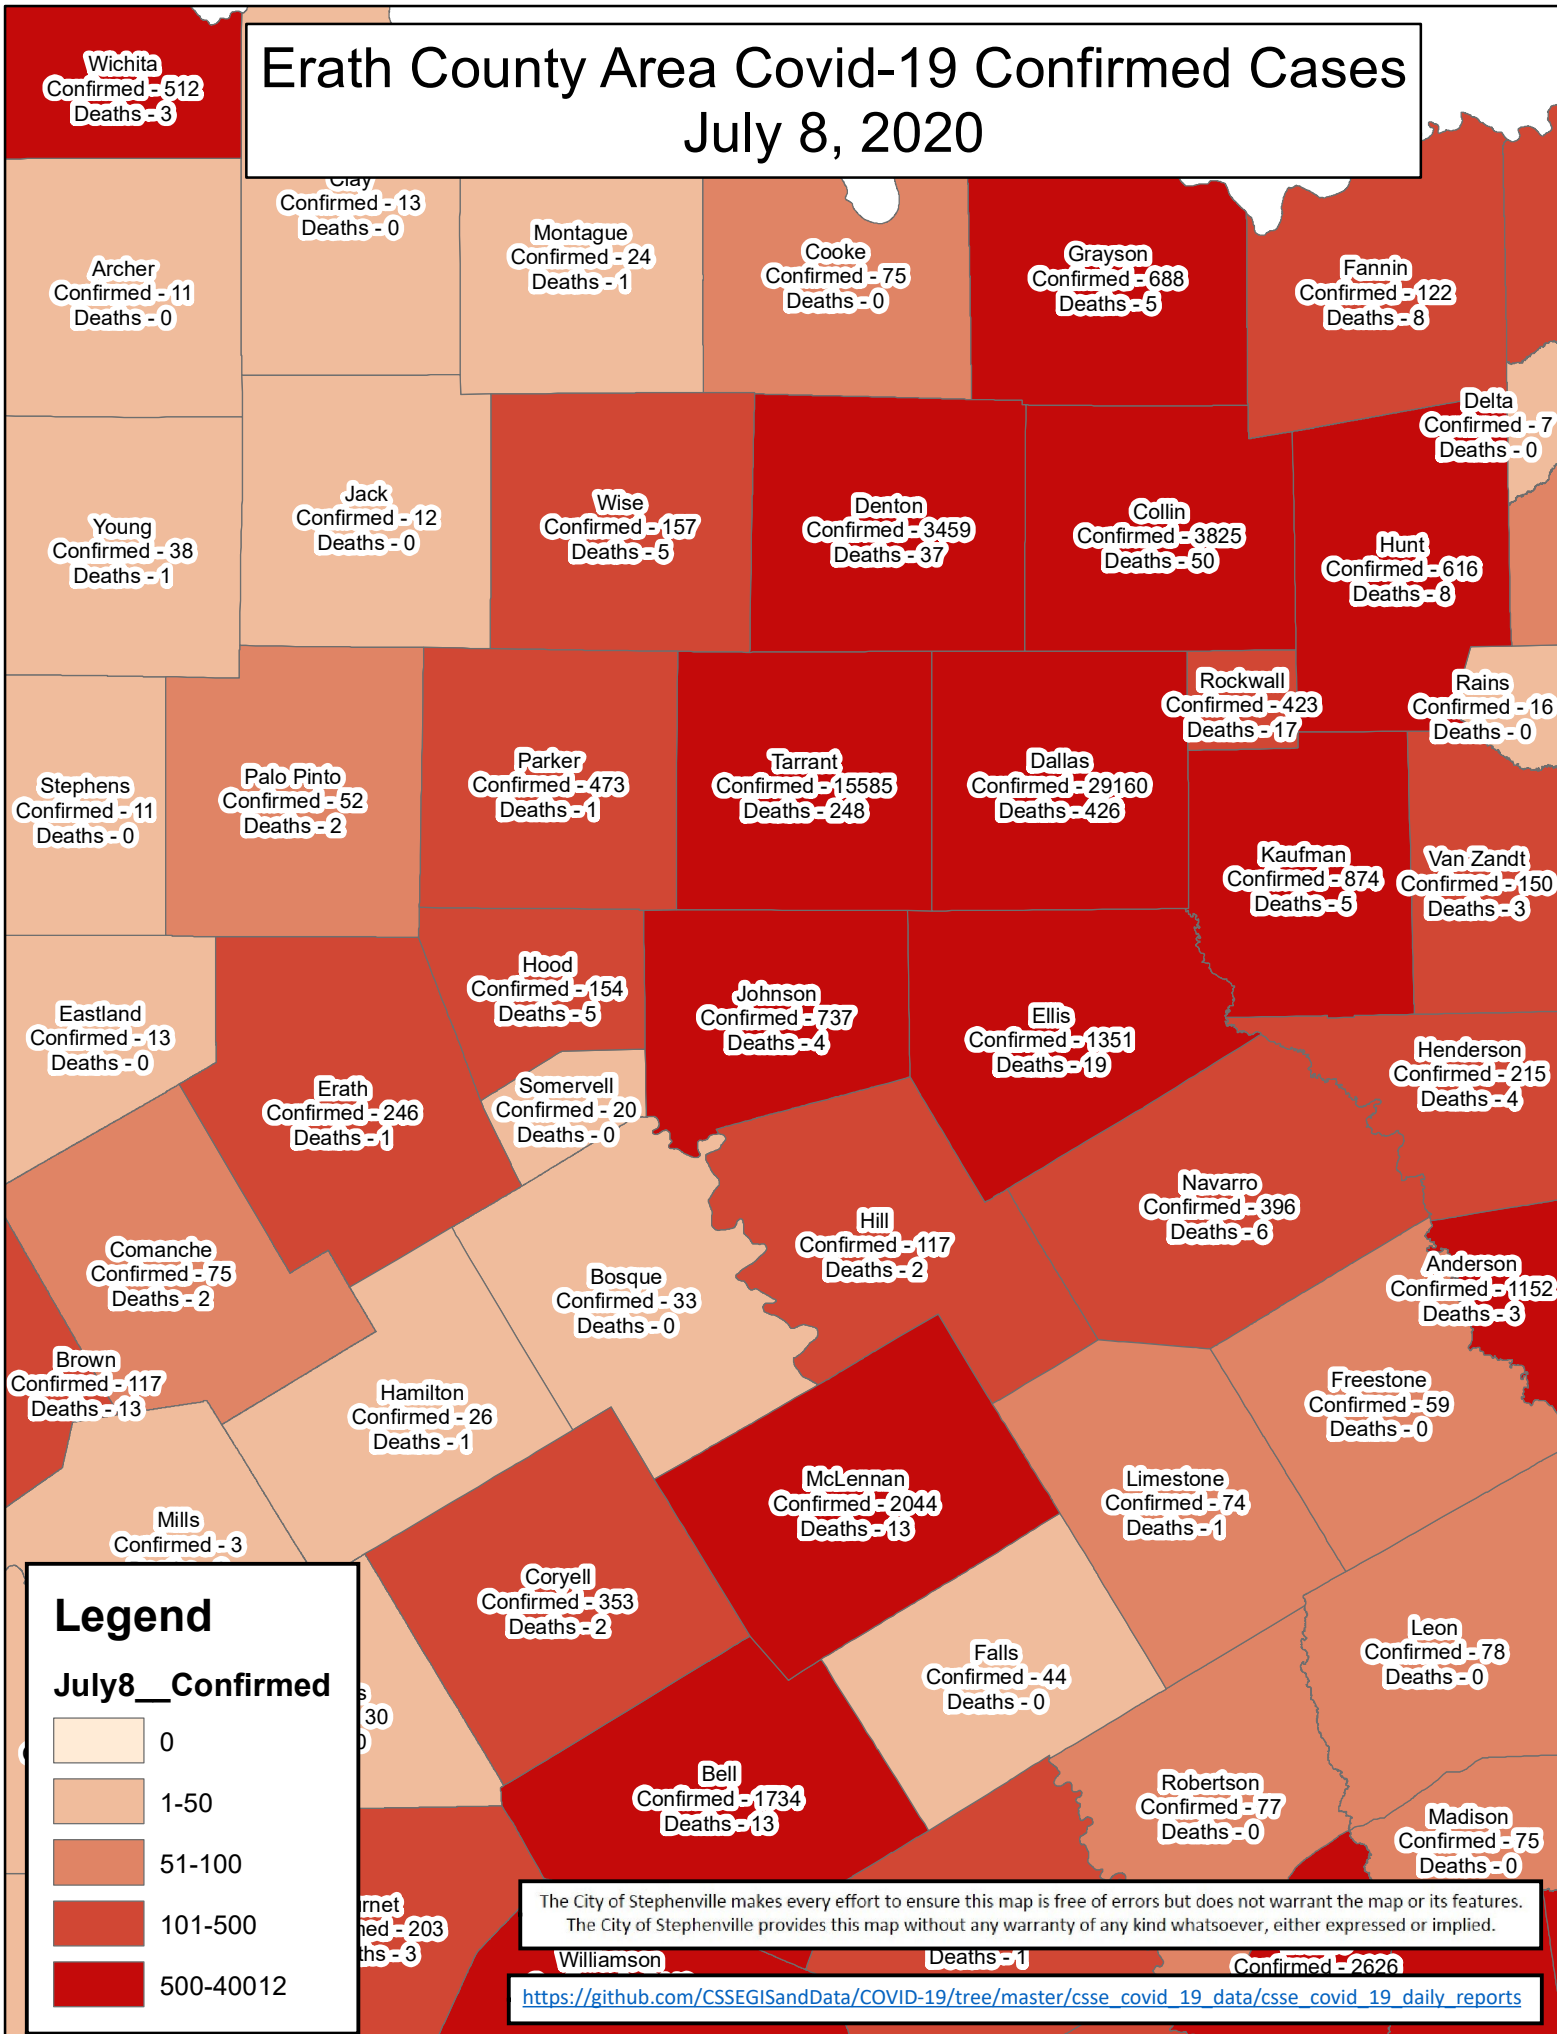

# Erath County Area Covid-19 Confirmed Cases July 8, 2020

The City of Stephenville makes every effort to ensure this map is free of errors but does not warrant the map or its features. The City of Stephenville provides this map without any warranty of any kind whatsoever, either expressed or implied.

[https://github.com/CSSEGISandData/COVID-19/tree/master/csse\\_covid\\_19\\_data/csse\\_covid\\_19\\_daily\\_reports](https://github.com/CSSEGISandData/COVID-19/tree/master/csse_covid_19_data/csse_covid_19_daily_reports)