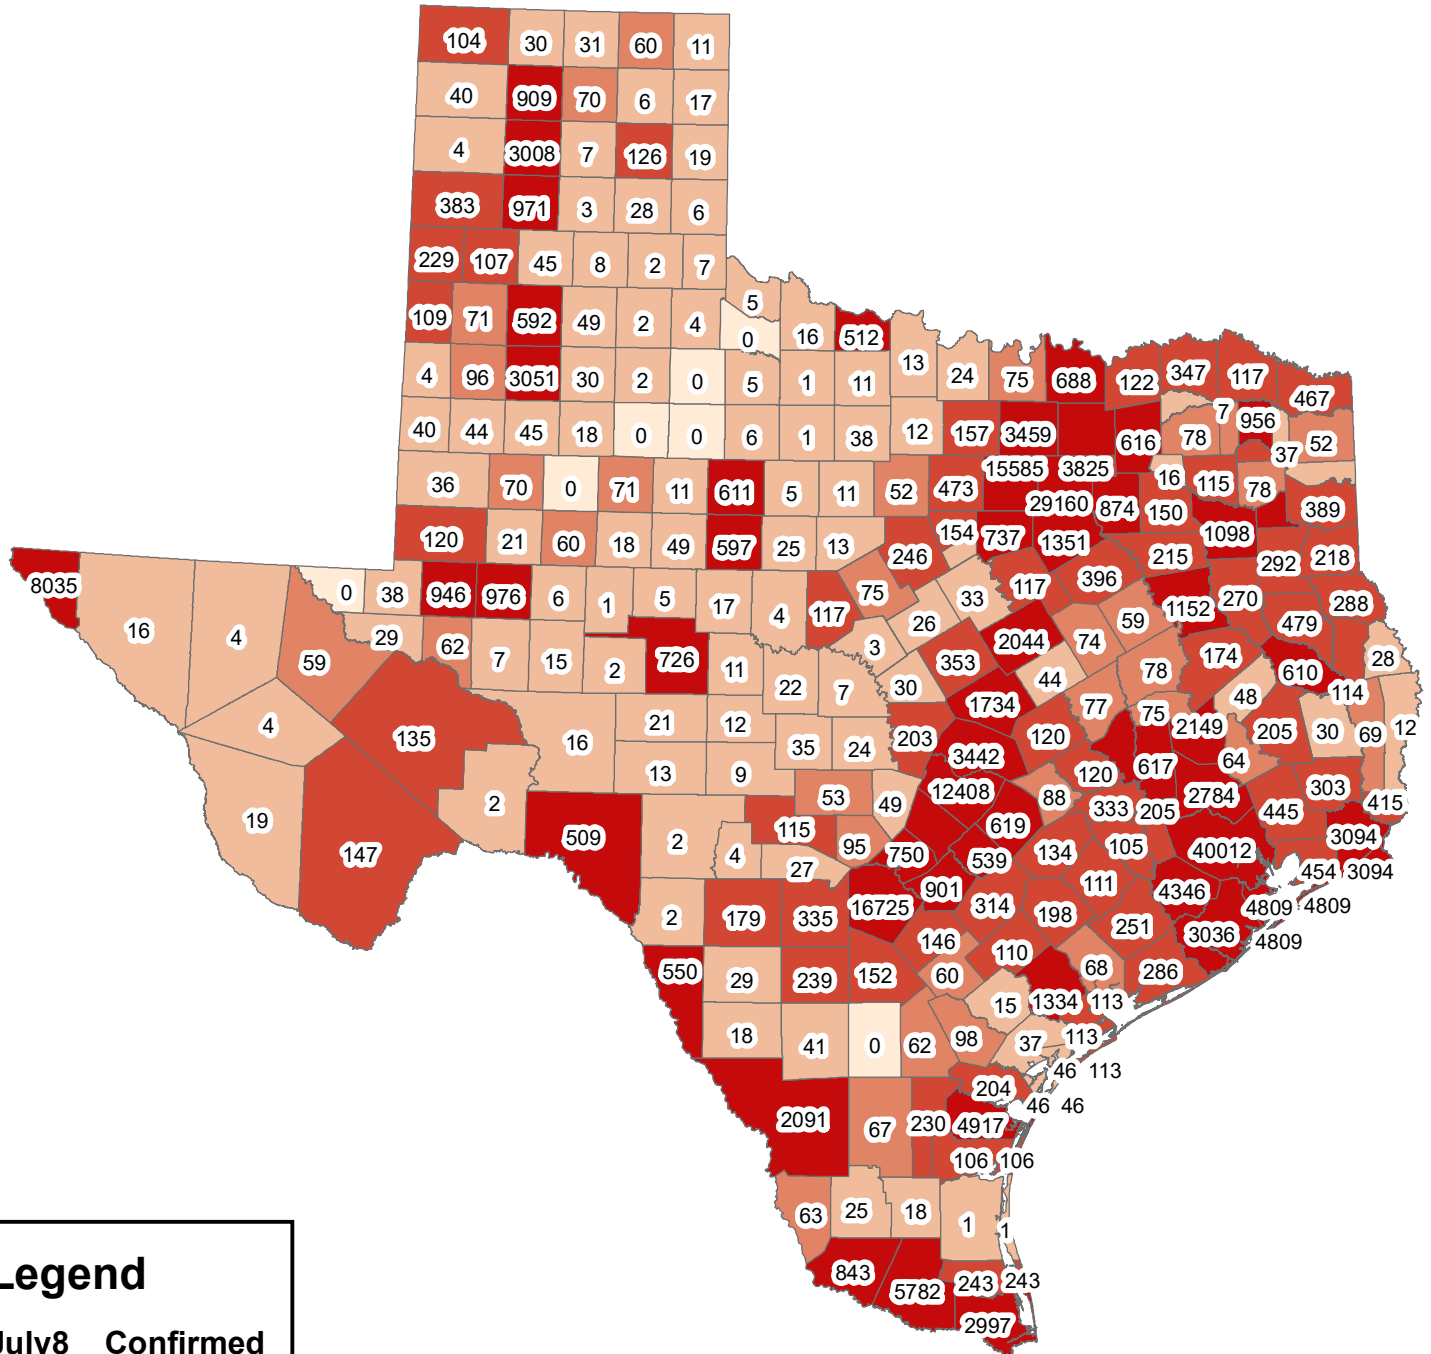

Texas Covid-19 Confirmed Cases July 8, 2020

Legend

July8__Confirmed

- 0
- 1-50
- 51-100
- 101-500
- 500-40012

The City of Stephenville makes every effort to ensure this map is free of errors but does not warrant the map or its features.
The City of Stephenville provides this map without any warranty of any kind whatsoever, either expressed or implied.

https://github.com/CSSEGISandData/COVID-19/tree/master/csse_covid_19_data/csse_covid_19_daily_reports