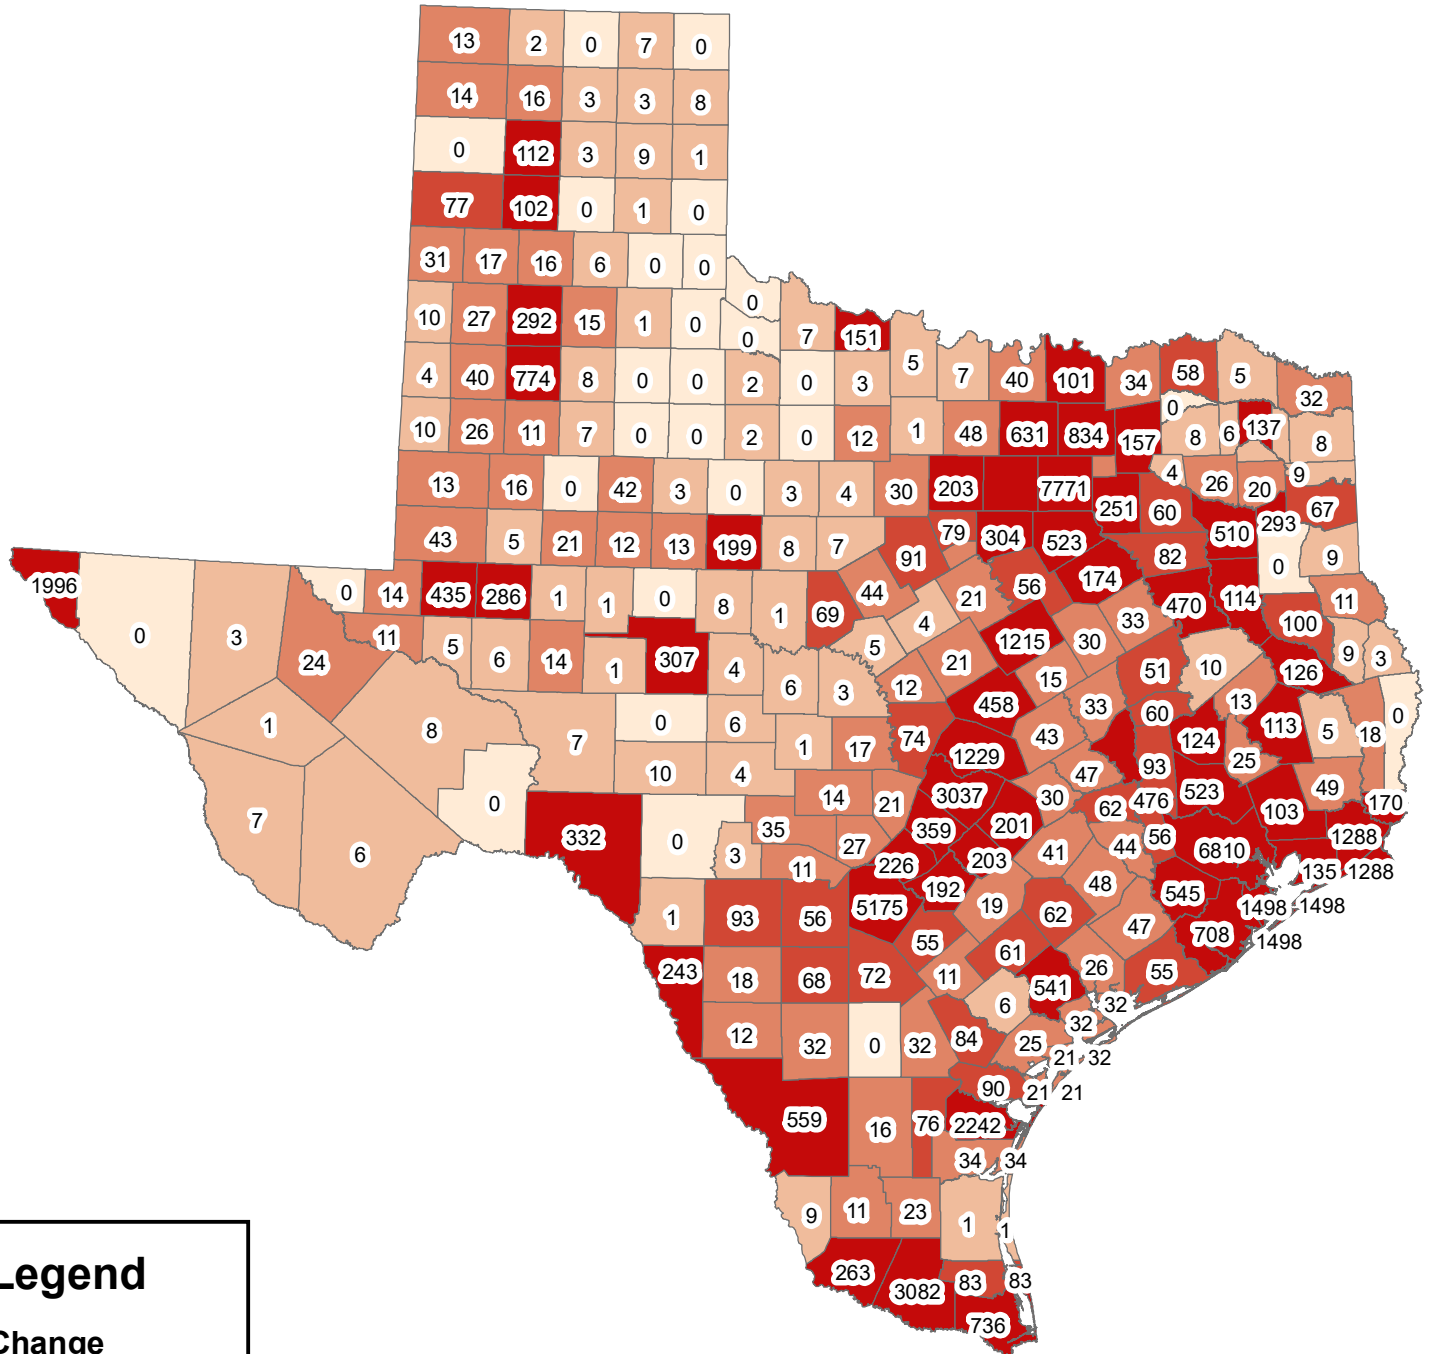

# Texas Covid-19 Confirmed Cases Change July 2 - 9, 2020

The City of Stephenville makes every effort to ensure this map is free of errors but does not warrant the map or its features. The City of Stephenville provides this map without any warranty of any kind whatsoever, either expressed or implied.

[https://github.com/CSSEGISandData/COVID-19/tree/master/csse\\_covid\\_19\\_data/csse\\_covid\\_19\\_daily\\_reports](https://github.com/CSSEGISandData/COVID-19/tree/master/csse_covid_19_data/csse_covid_19_daily_reports)