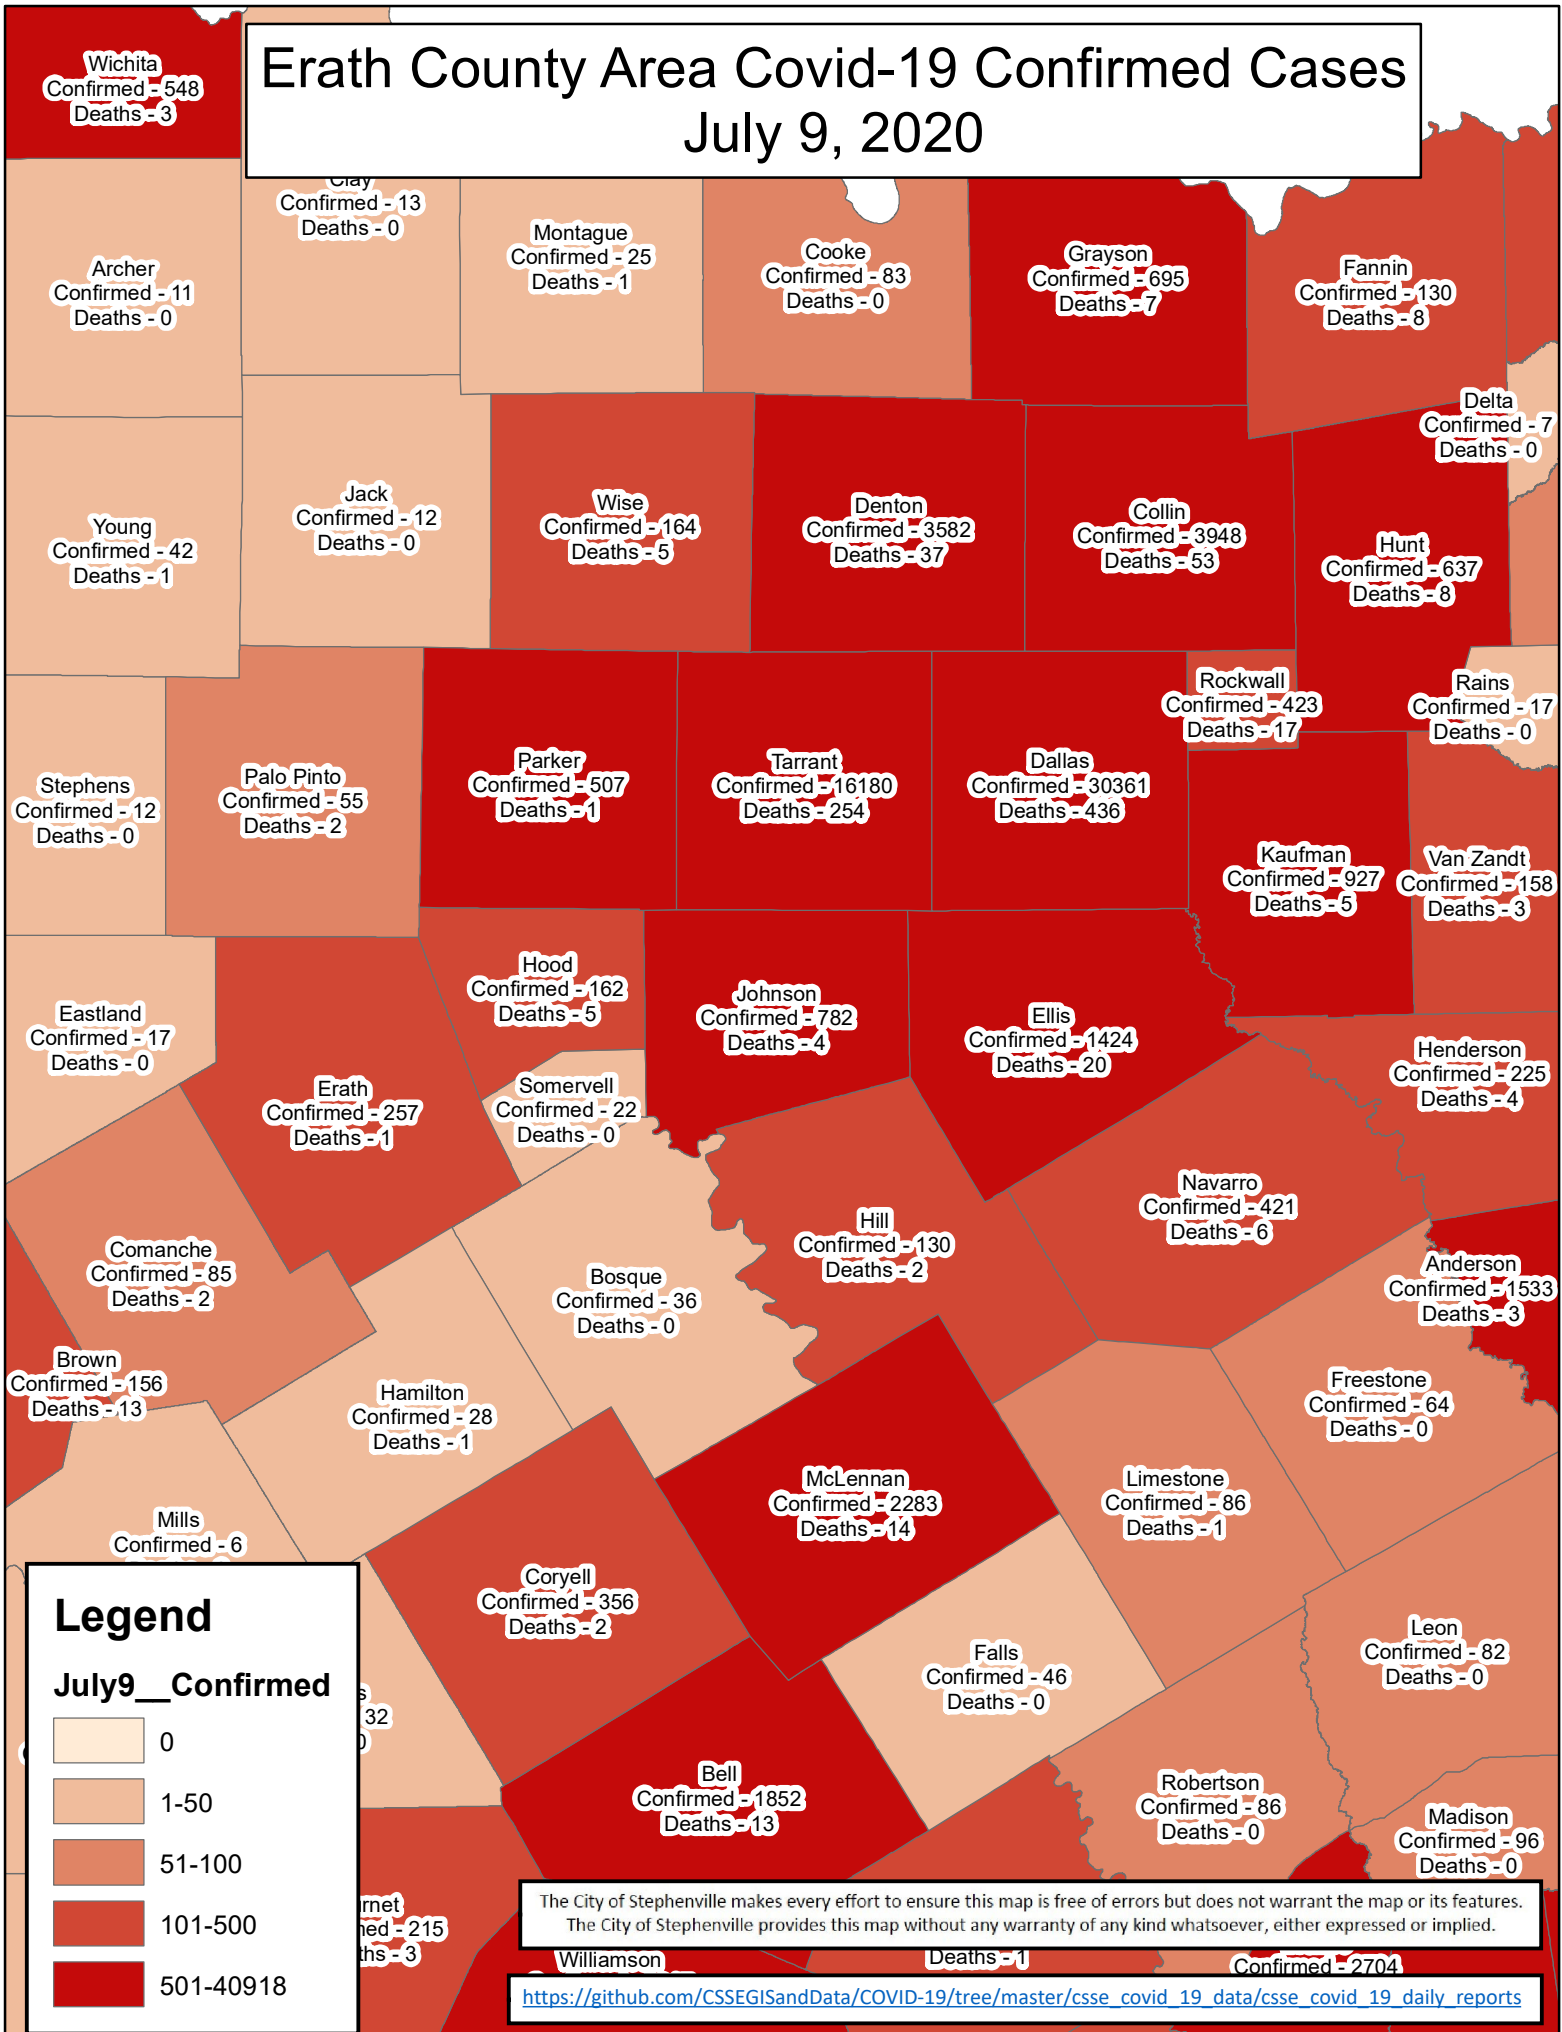

# Erath County Area Covid-19 Confirmed Cases July 9, 2020

### Legend

July9\_\_Confirmed

- 0
- 1-50
- 51-100
- 101-500
- 501-40918

The City of Stephenville makes every effort to ensure this map is free of errors but does not warrant the map or its features. The City of Stephenville provides this map without any warranty of any kind whatsoever, either expressed or implied.

[https://github.com/CSSEGISandData/COVID-19/tree/master/csse\\_covid\\_19\\_data/csse\\_covid\\_19\\_daily\\_reports](https://github.com/CSSEGISandData/COVID-19/tree/master/csse_covid_19_data/csse_covid_19_daily_reports)