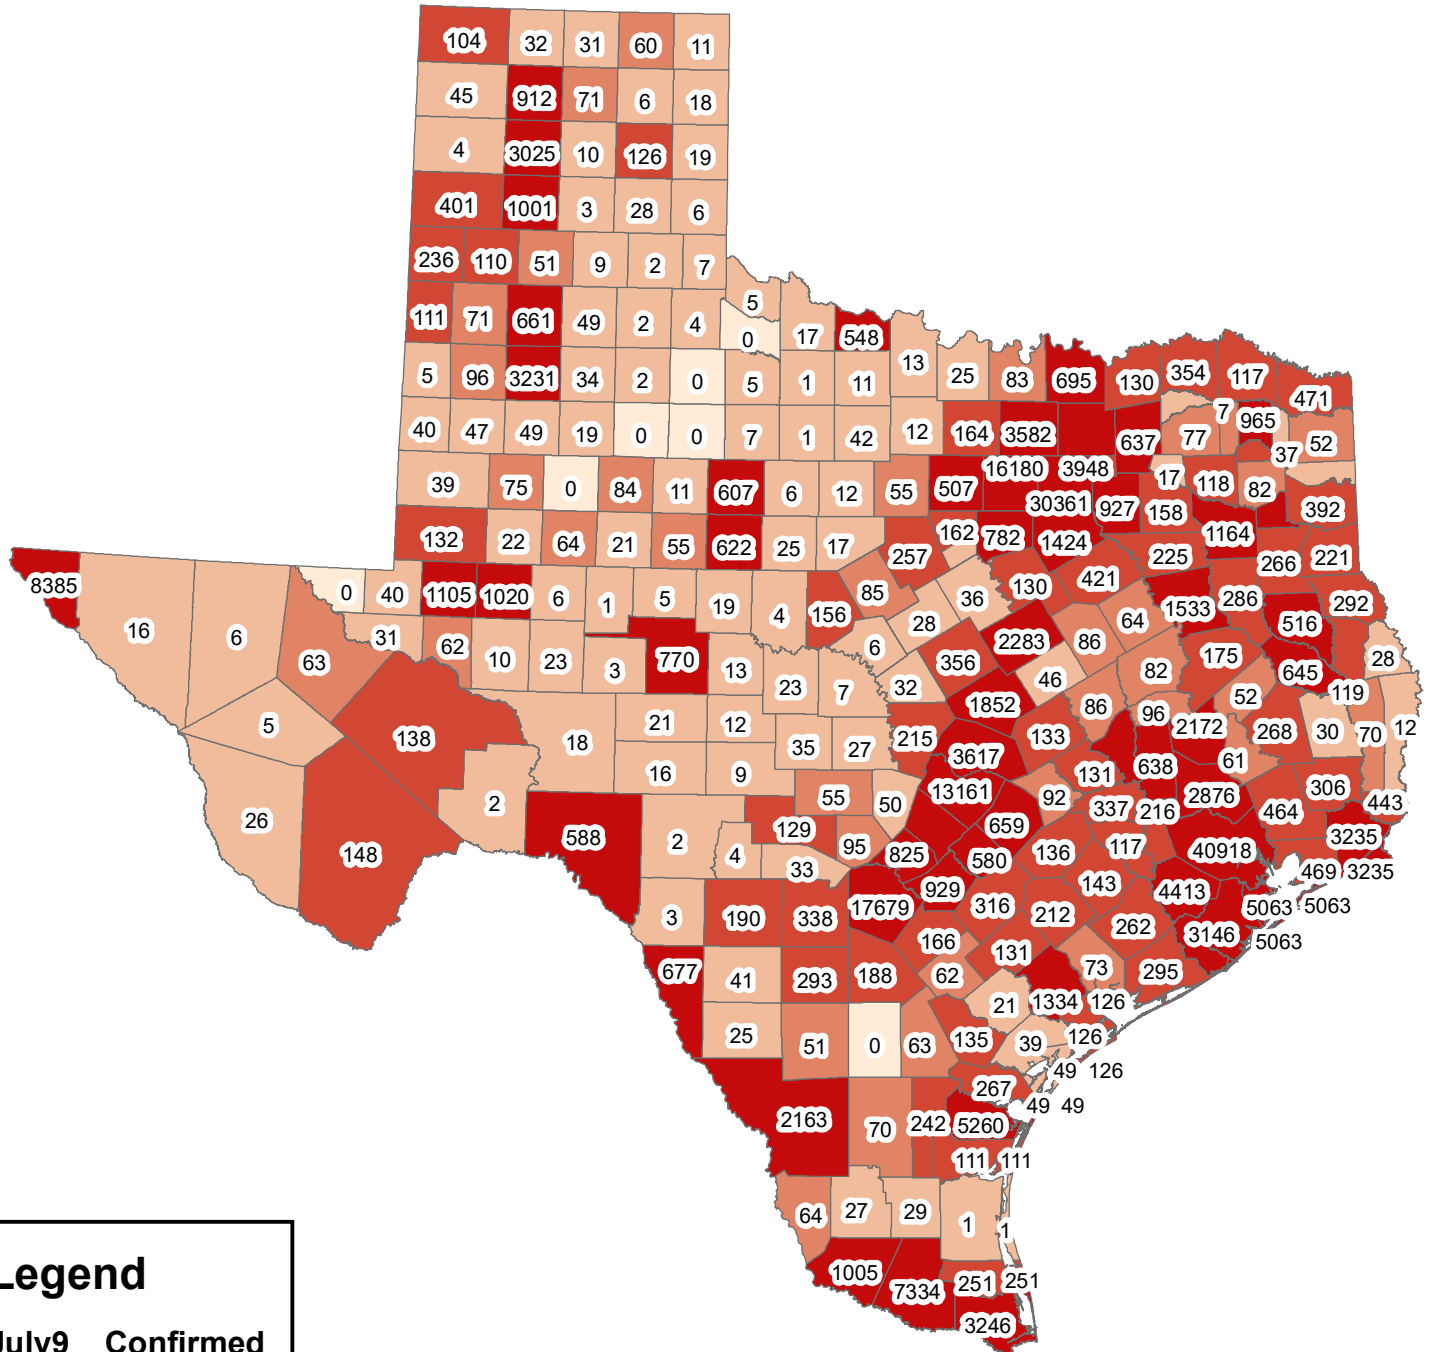

Texas Covid-19 Confirmed Cases July 9, 2020

Legend

July9__Confirmed

- 0
- 1-50
- 51-100
- 101-500
- 501-40918

The City of Stephenville makes every effort to ensure this map is free of errors but does not warrant the map or its features. The City of Stephenville provides this map without any warranty of any kind whatsoever, either expressed or implied.

https://github.com/CSSEGISandData/COVID-19/tree/master/csse_covid_19_data/csse_covid_19_daily_reports