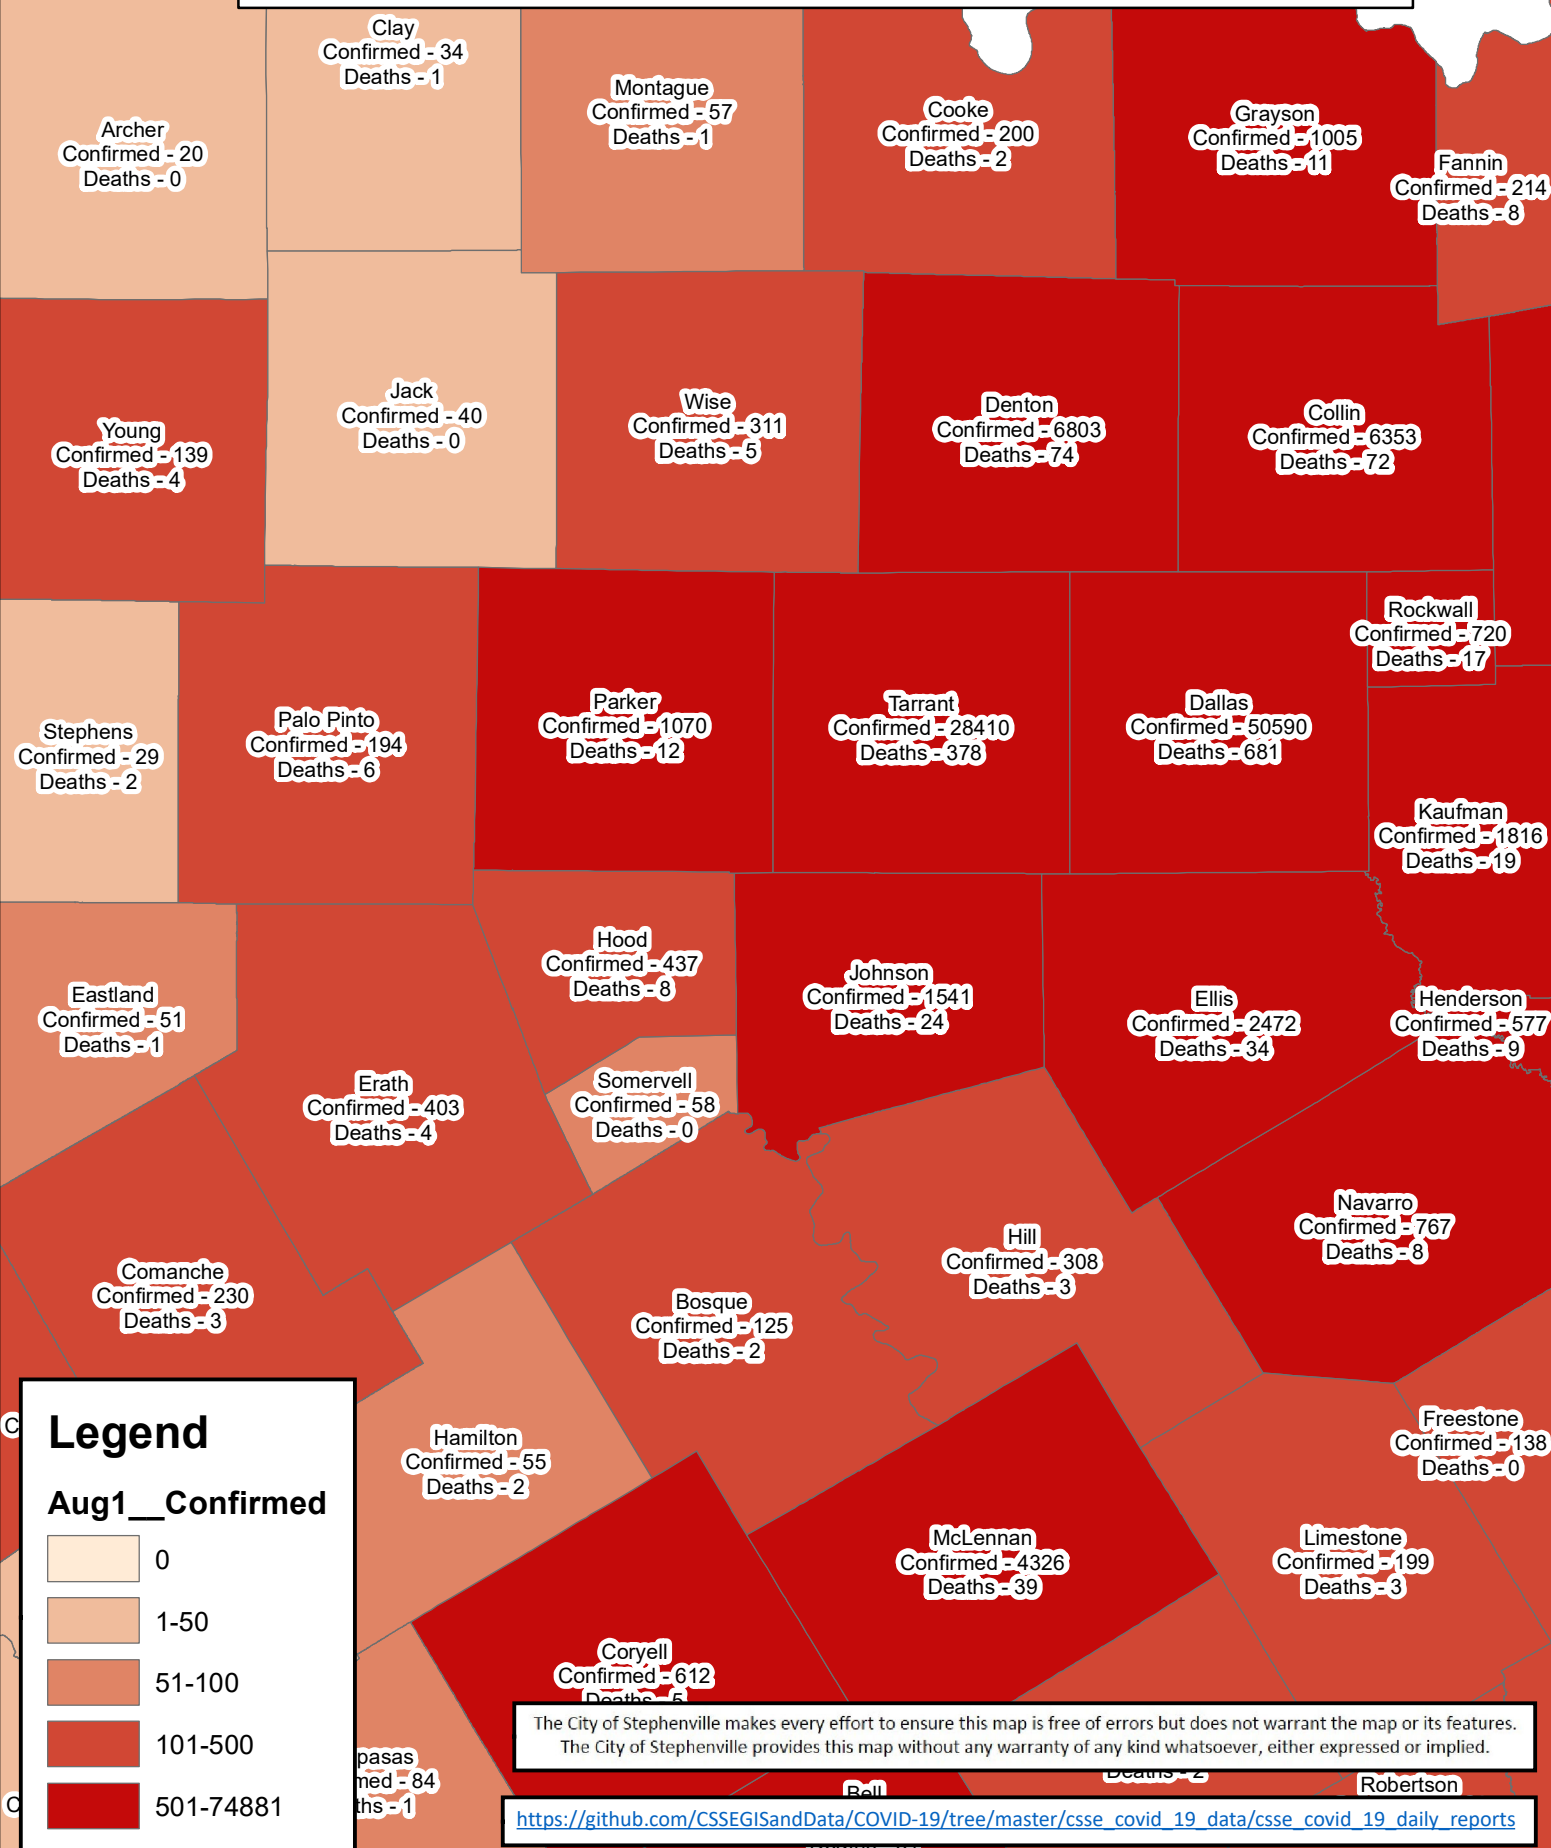

Erath County Area Covid-19 Confirmed Cases August 1, 2020

Legend

Aug1__Confirmed

- 0
- 1-50
- 51-100
- 101-500
- 501-74881

The City of Stephenville makes every effort to ensure this map is free of errors but does not warrant the map or its features. The City of Stephenville provides this map without any warranty of any kind whatsoever, either expressed or implied.

https://github.com/CSSEGISandData/COVID-19/tree/master/csse_covid_19_data/csse_covid_19_daily_reports