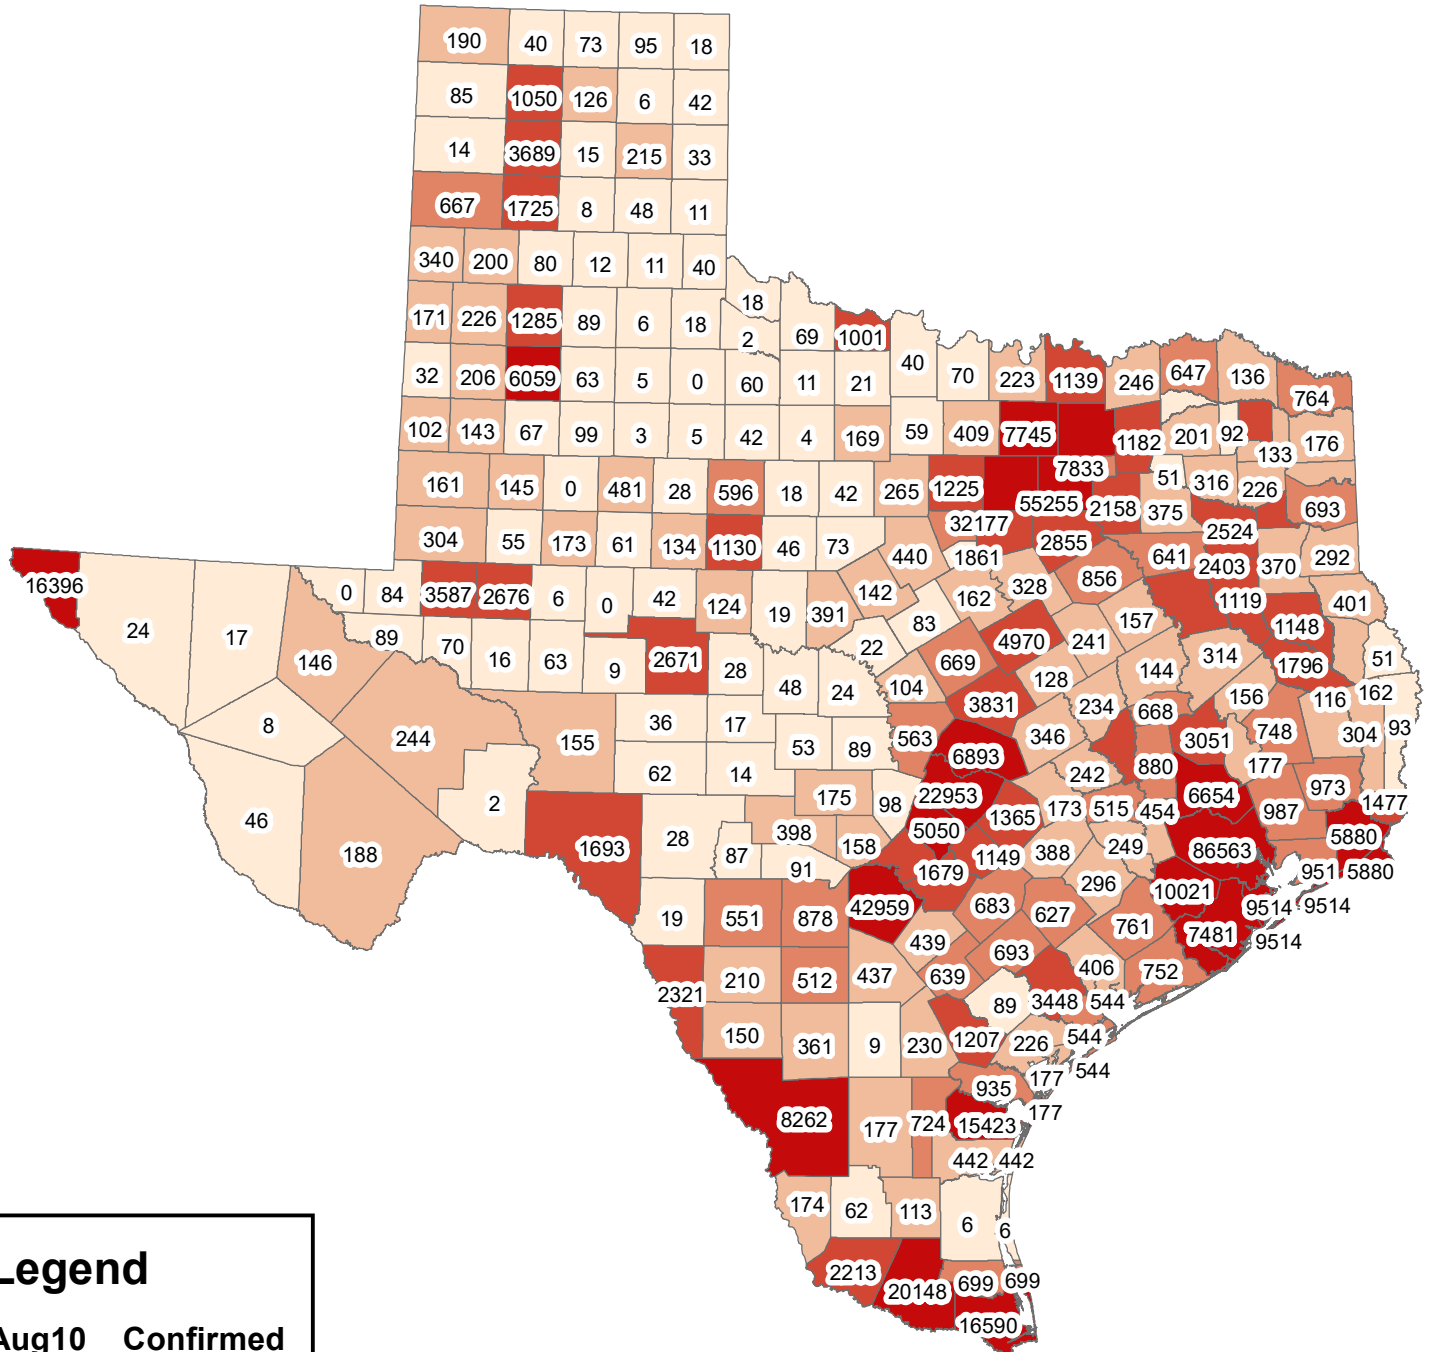

Texas Covid-19 Confirmed Cases August 10, 2020

Legend

Aug10_Confirmed

- 0-100
- 101-500
- 501-1000
- 1001-5000
- 5001-86563

The City of Stephenville makes every effort to ensure this map is free of errors but does not warrant the map or its features. The City of Stephenville provides this map without any warranty of any kind whatsoever, either expressed or implied.

https://github.com/CSSEGISandData/COVID-19/tree/master/csse_covid_19_data/csse_covid_19_daily_reports