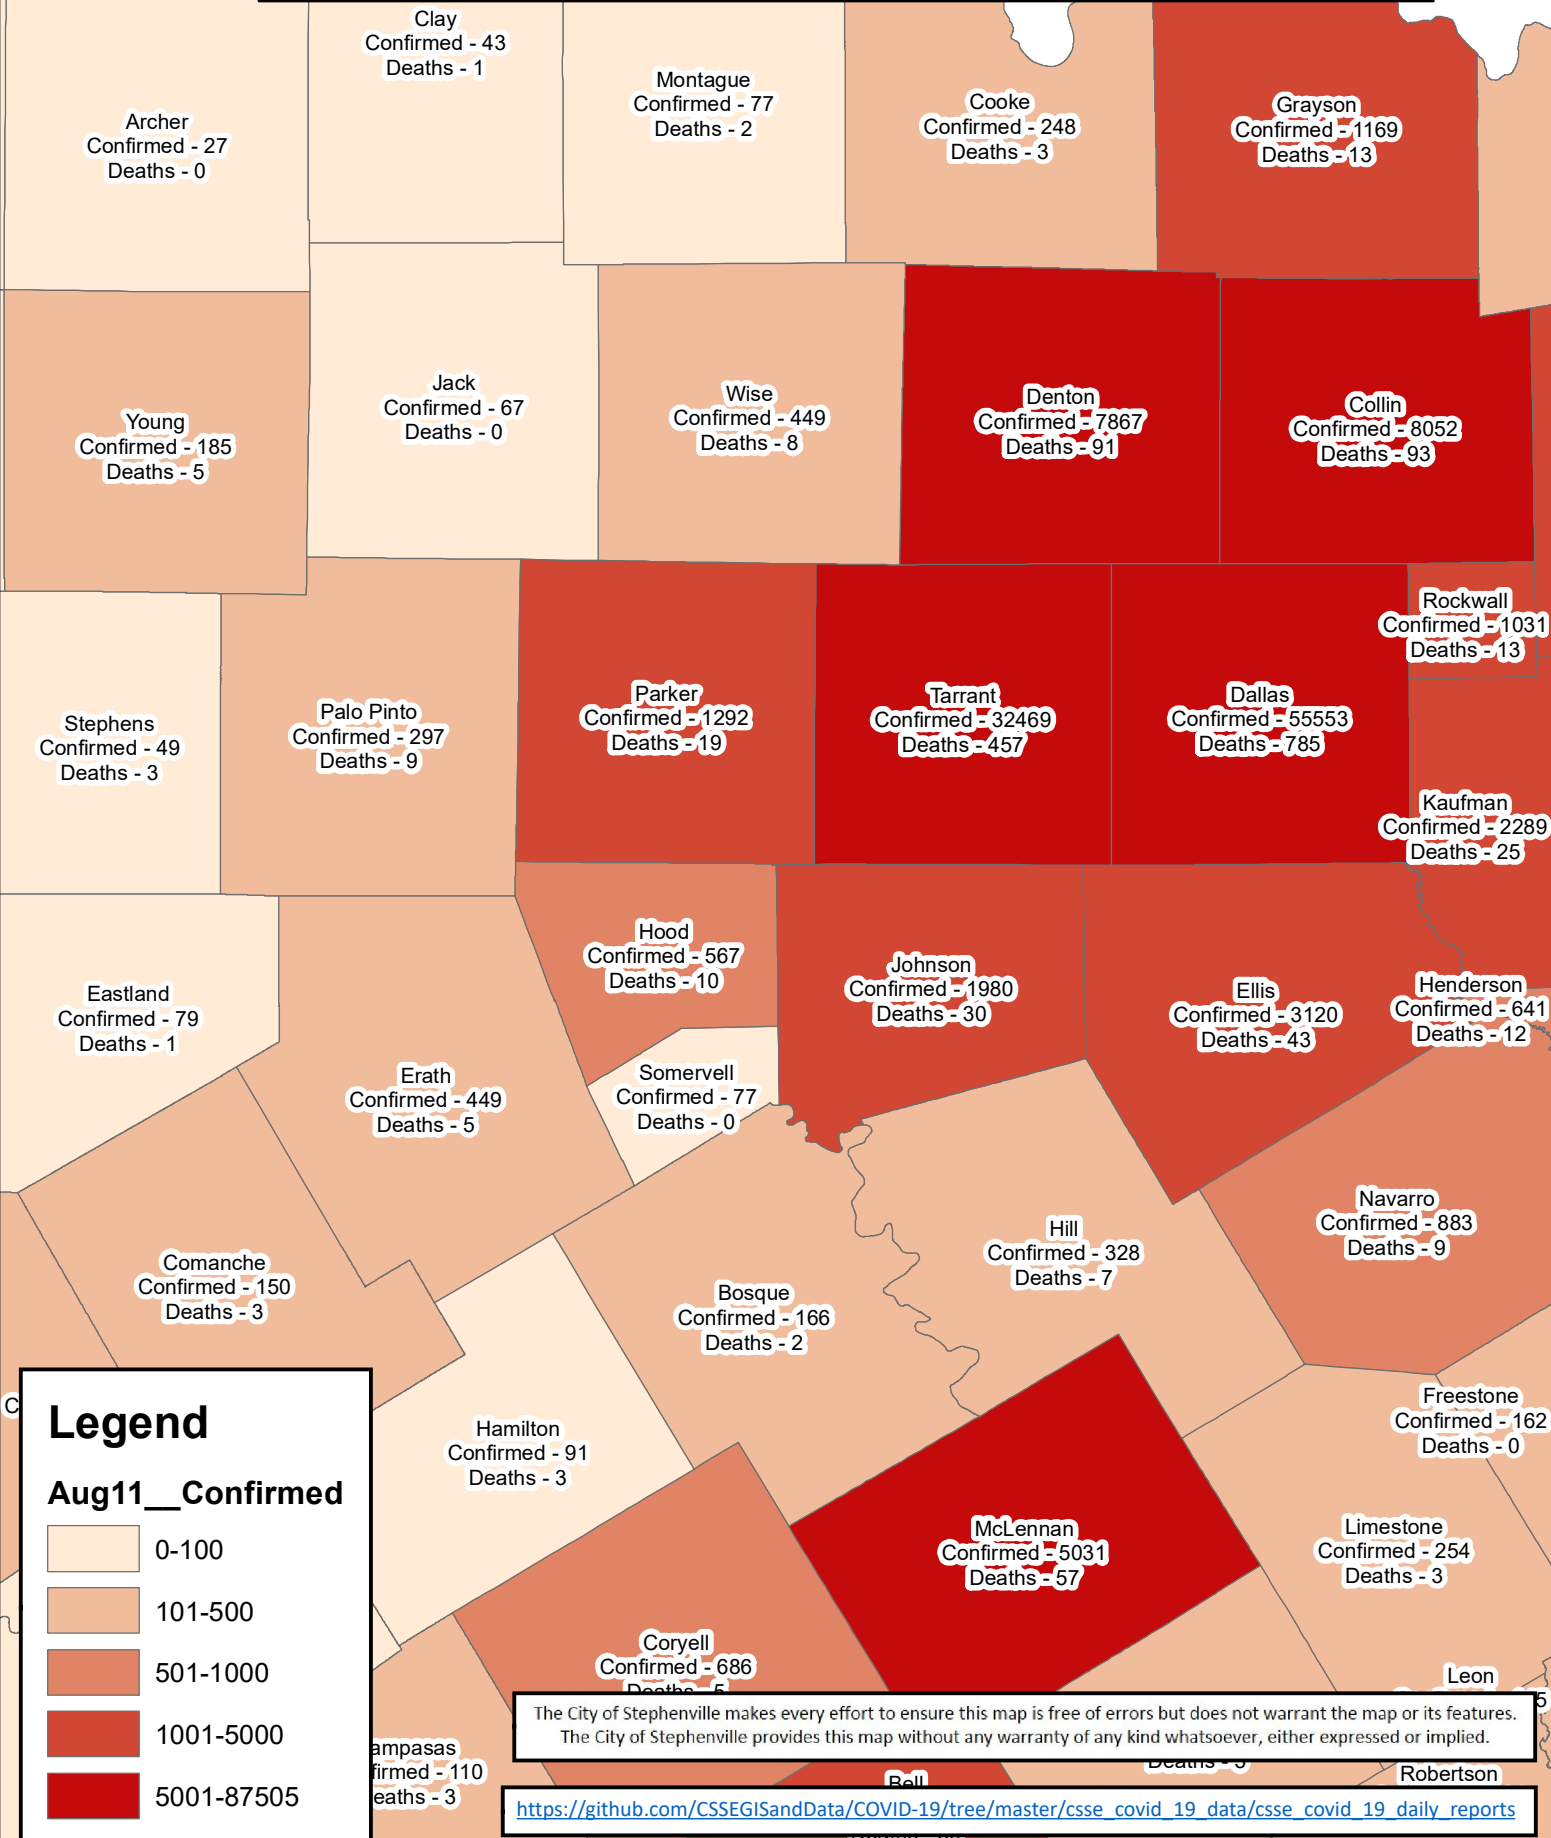

# Erath County Area Covid-19 Confirmed Cases August 11, 2020

### Legend

**Aug11\_\_Confirmed**

- 0-100
- 101-500
- 501-1000
- 1001-5000
- 5001-87505

The City of Stephenville makes every effort to ensure this map is free of errors but does not warrant the map or its features. The City of Stephenville provides this map without any warranty of any kind whatsoever, either expressed or implied.

[https://github.com/CSSEGISandData/COVID-19/tree/master/csse\\_covid\\_19\\_data/csse\\_covid\\_19\\_daily\\_reports](https://github.com/CSSEGISandData/COVID-19/tree/master/csse_covid_19_data/csse_covid_19_daily_reports)