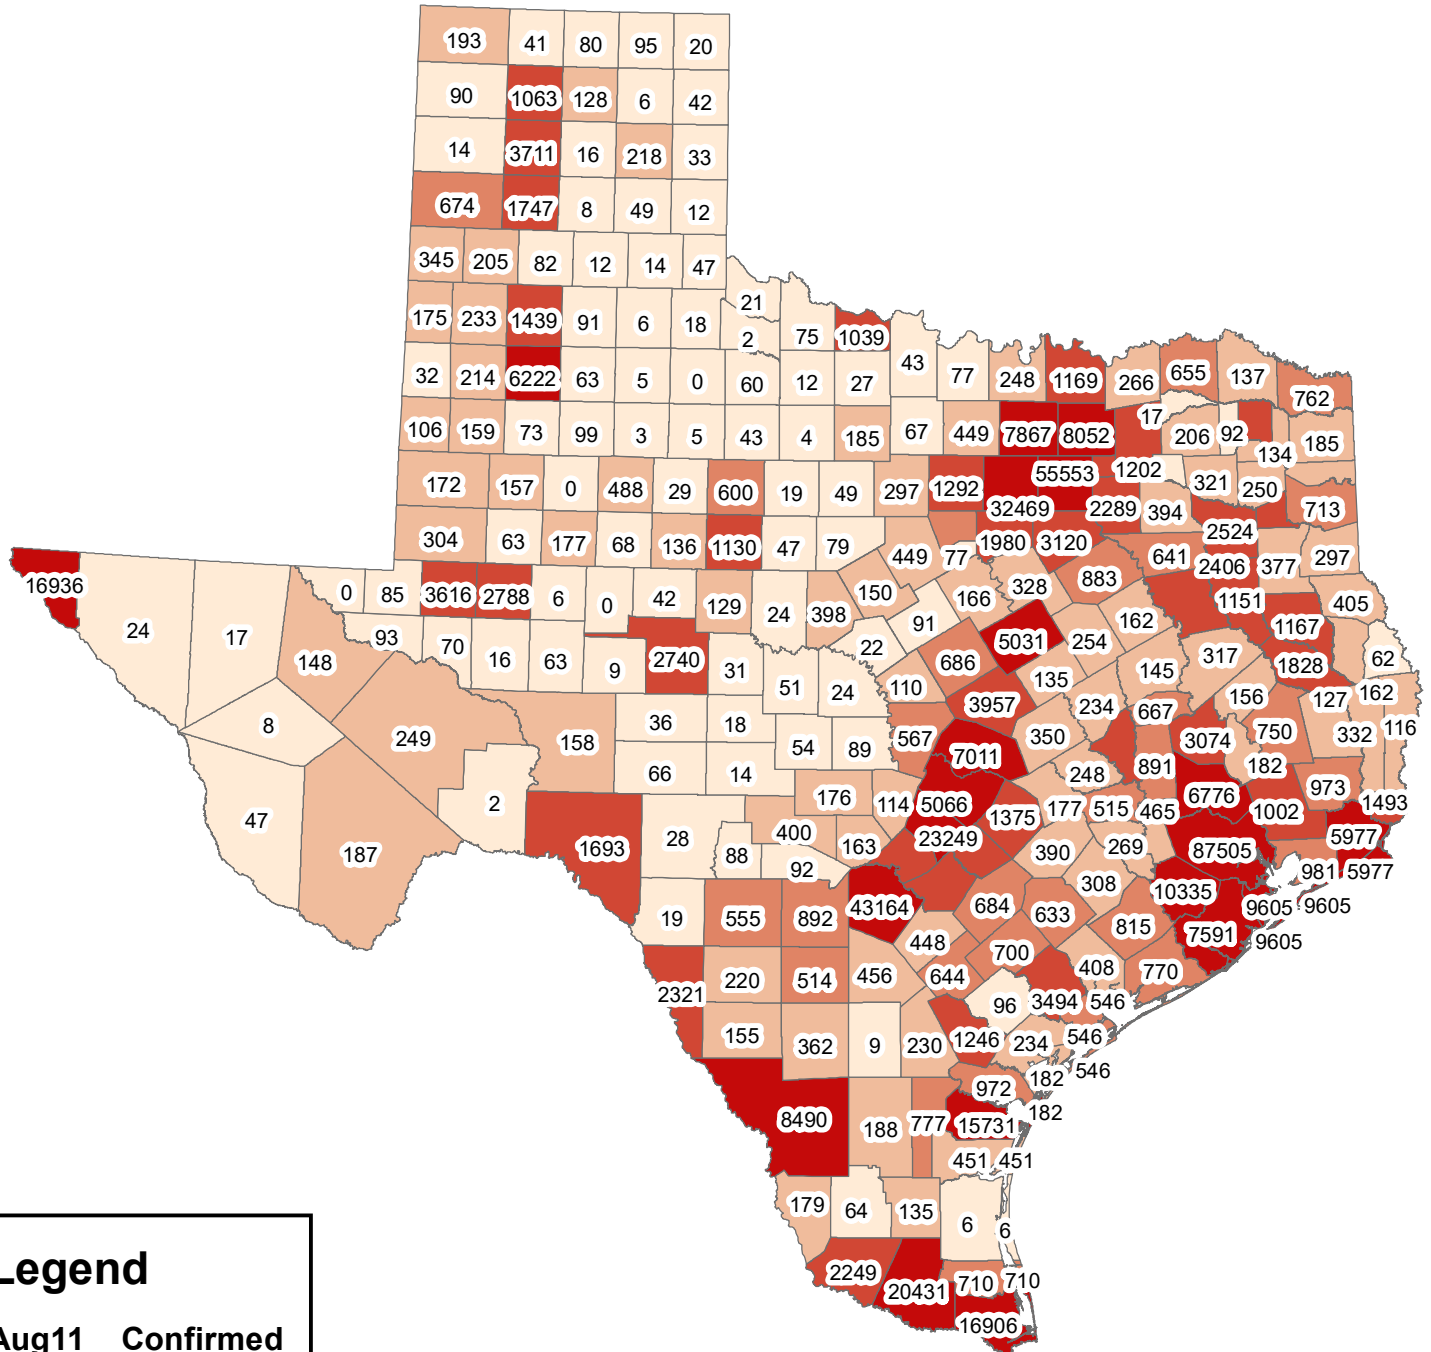

Texas Covid-19 Confirmed Cases August 11, 2020

Legend

Aug11_Confirmed

- 0-100
- 101-500
- 501-1000
- 1001-5000
- 5001-87505

The City of Stephenville makes every effort to ensure this map is free of errors but does not warrant the map or its features. The City of Stephenville provides this map without any warranty of any kind whatsoever, either expressed or implied.

https://github.com/CSSEGISandData/COVID-19/tree/master/csse_covid_19_data/csse_covid_19_daily_reports