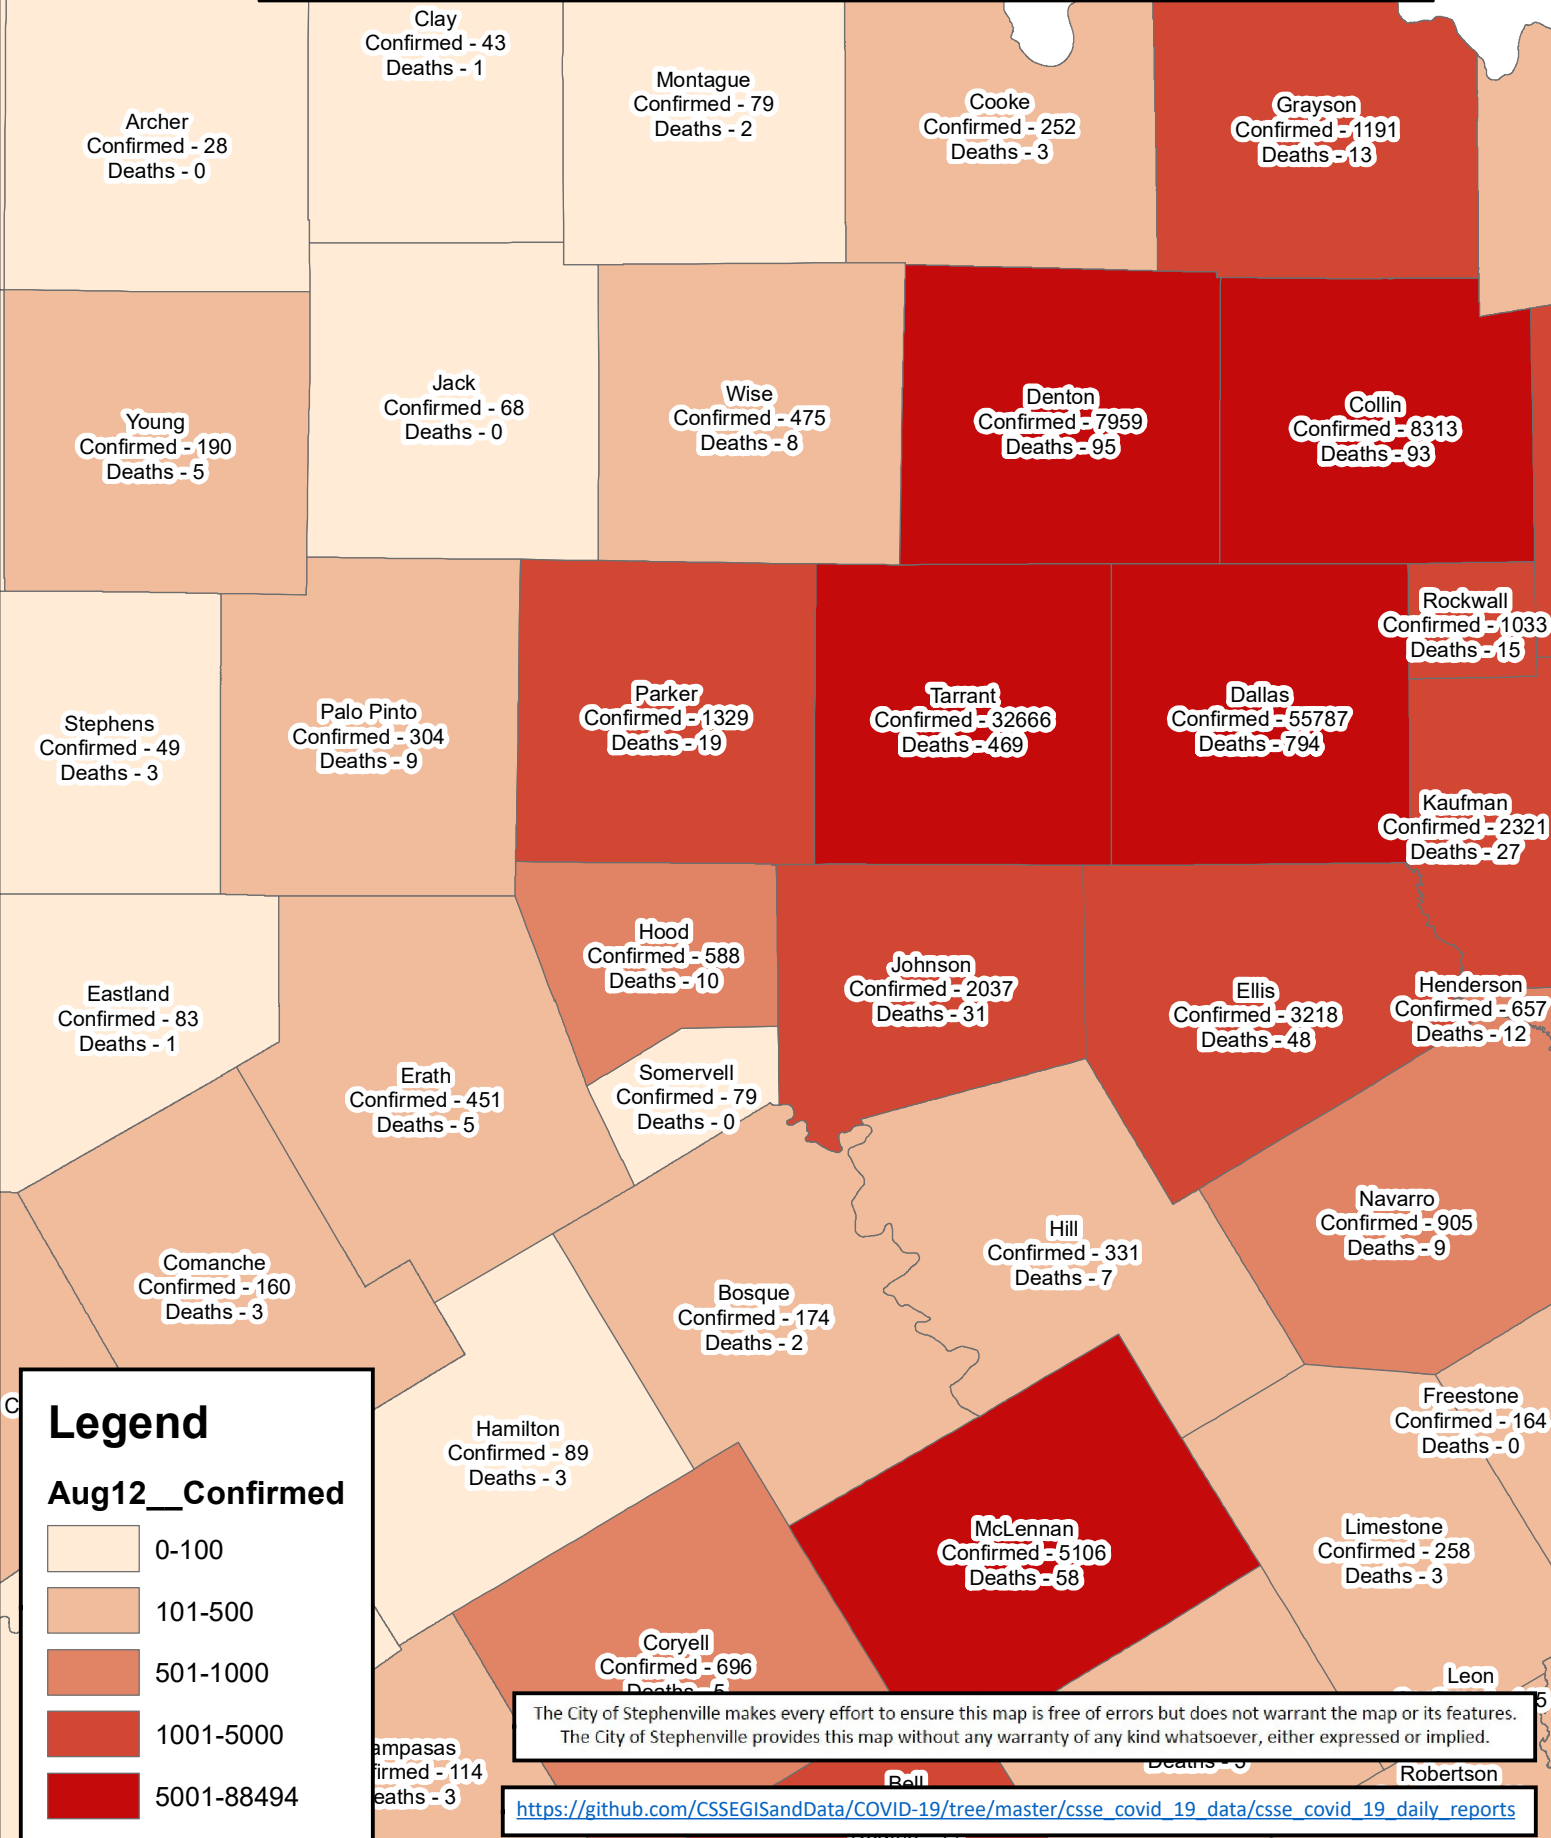

Erath County Area Covid-19 Confirmed Cases August 12, 2020

Legend

Aug12_Confirmed

- 0-100
- 101-500
- 501-1000
- 1001-5000
- 5001-88494

The City of Stephenville makes every effort to ensure this map is free of errors but does not warrant the map or its features. The City of Stephenville provides this map without any warranty of any kind whatsoever, either expressed or implied.

https://github.com/CSSEGISandData/COVID-19/tree/master/csse_covid_19_data/csse_covid_19_daily_reports