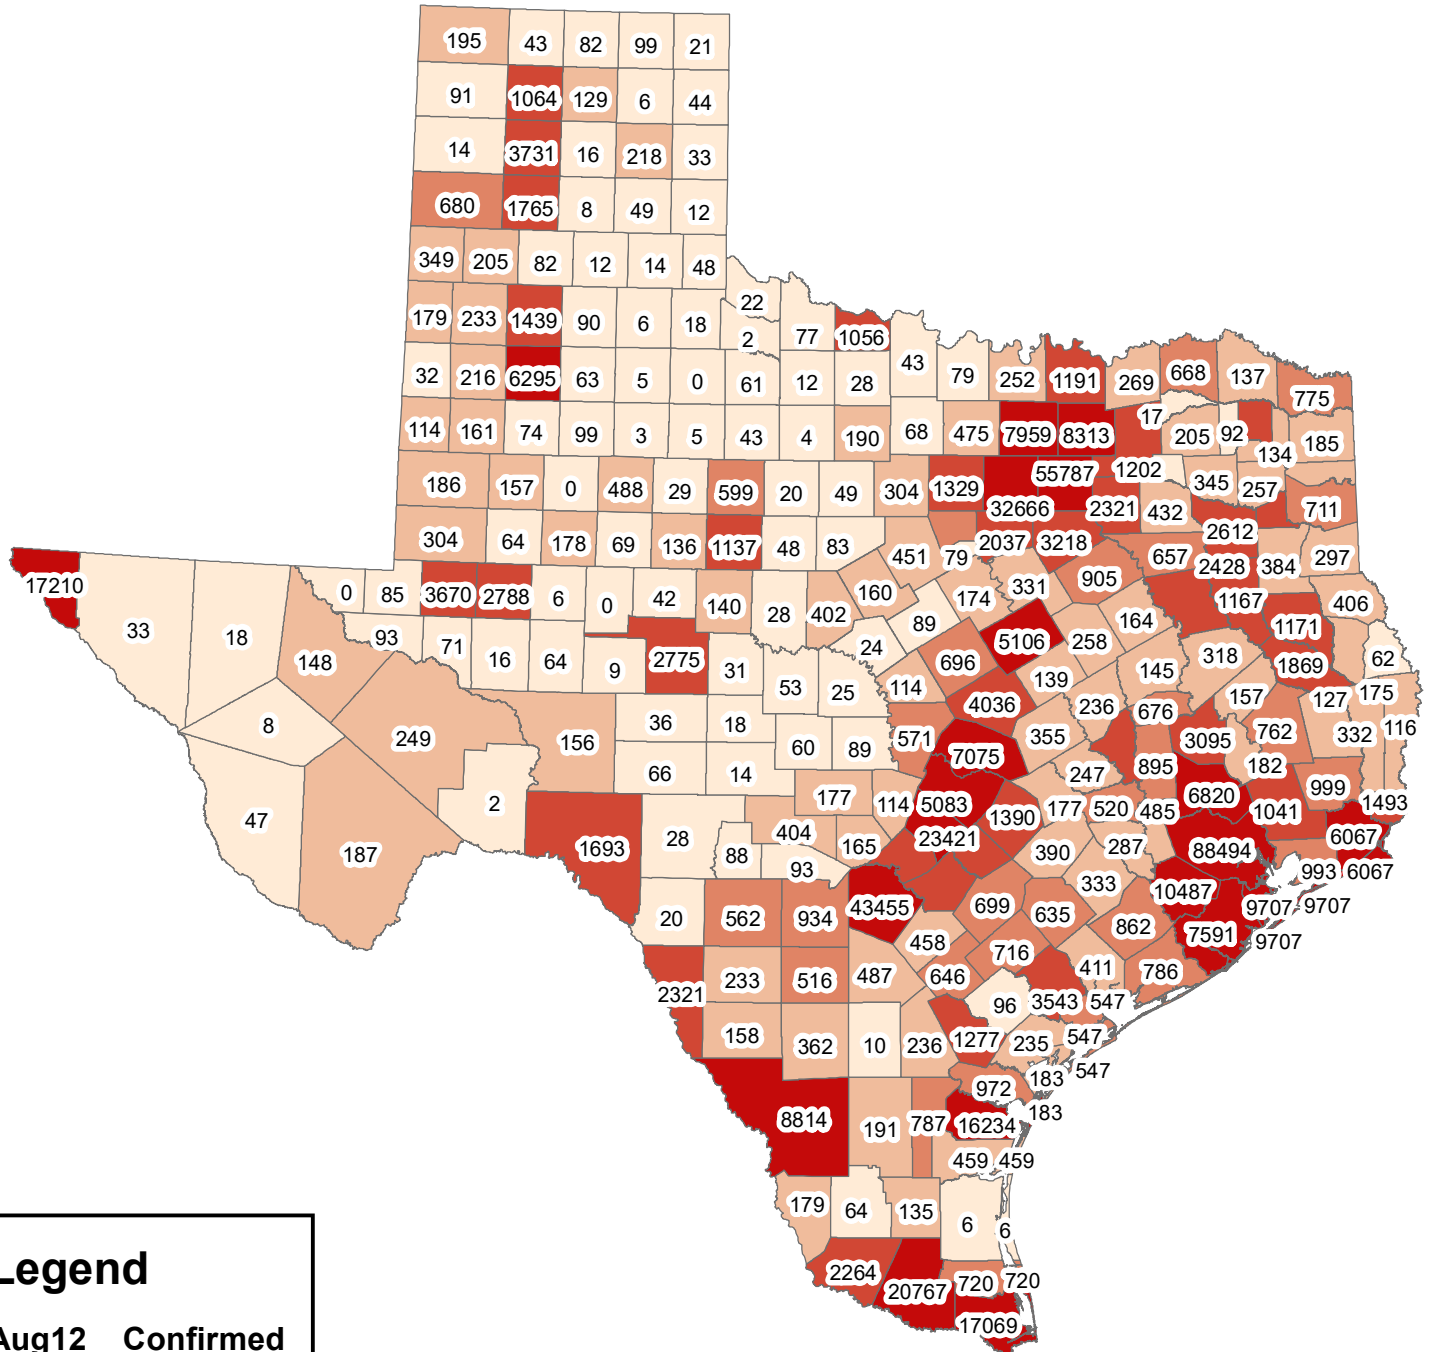

Texas Covid-19 Confirmed Cases August 12, 2020

Legend

Aug12_Confirmed

- 0-100
- 101-500
- 501-1000
- 1001-5000
- 5001-88494

The City of Stephenville makes every effort to ensure this map is free of errors but does not warrant the map or its features. The City of Stephenville provides this map without any warranty of any kind whatsoever, either expressed or implied.

https://github.com/CSSEGISandData/COVID-19/tree/master/csse_covid_19_data/csse_covid_19_daily_reports