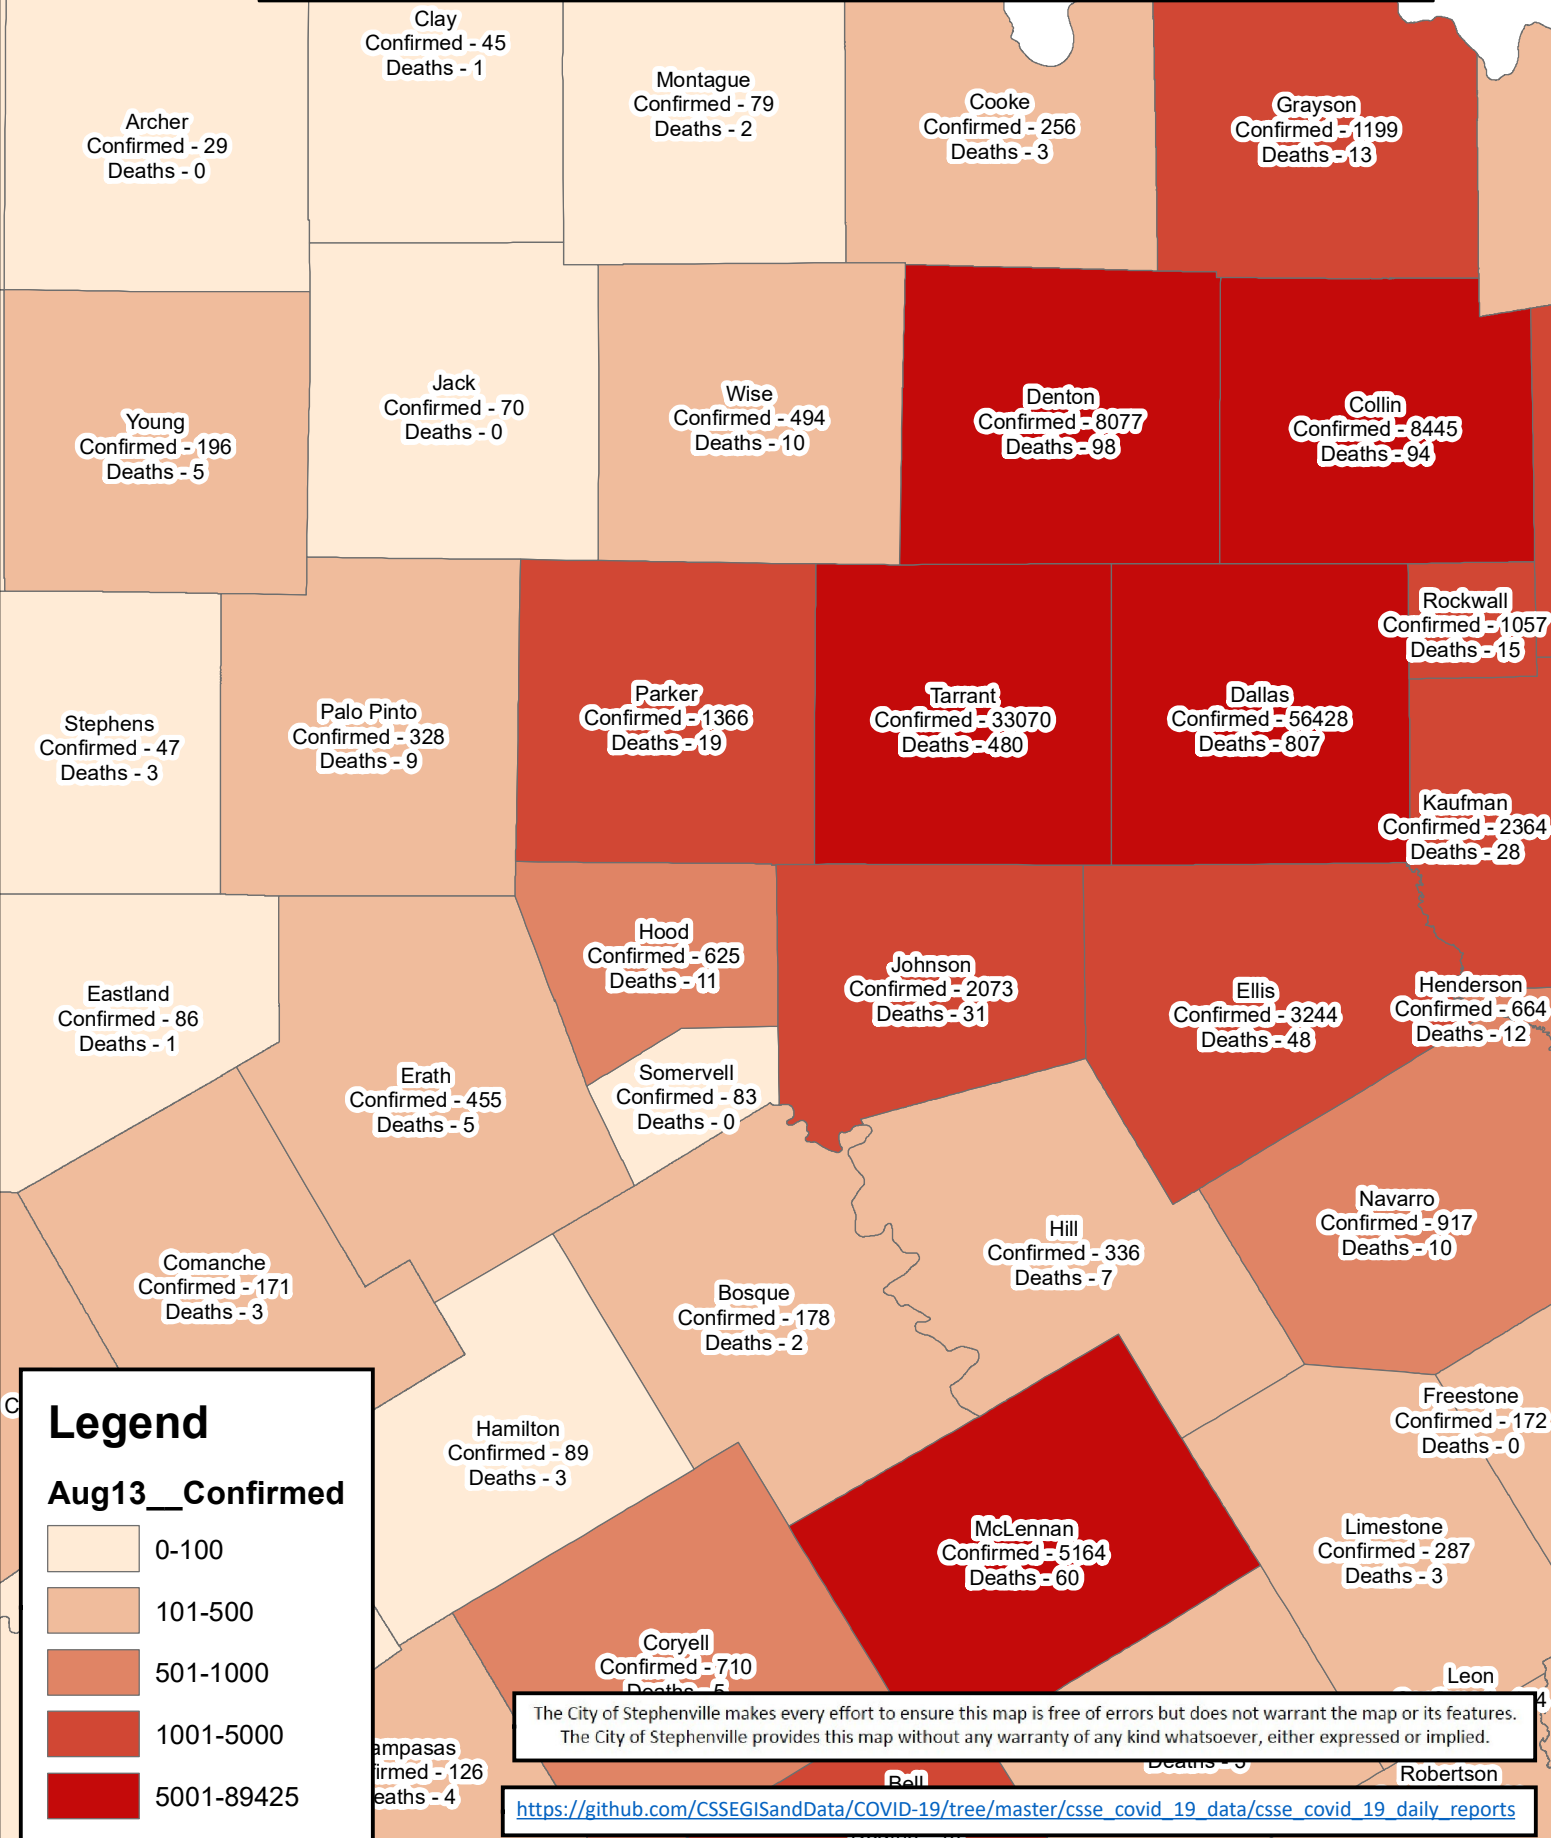

# Erath County Area Covid-19 Confirmed Cases August 13, 2020

**Legend**

**Aug13\_Confirmed**

- 0-100
- 101-500
- 501-1000
- 1001-5000
- 5001-89425

The City of Stephenville makes every effort to ensure this map is free of errors but does not warrant the map or its features. The City of Stephenville provides this map without any warranty of any kind whatsoever, either expressed or implied.

[https://github.com/CSSEGISandData/COVID-19/tree/master/csse\\_covid\\_19\\_data/csse\\_covid\\_19\\_daily\\_reports](https://github.com/CSSEGISandData/COVID-19/tree/master/csse_covid_19_data/csse_covid_19_daily_reports)