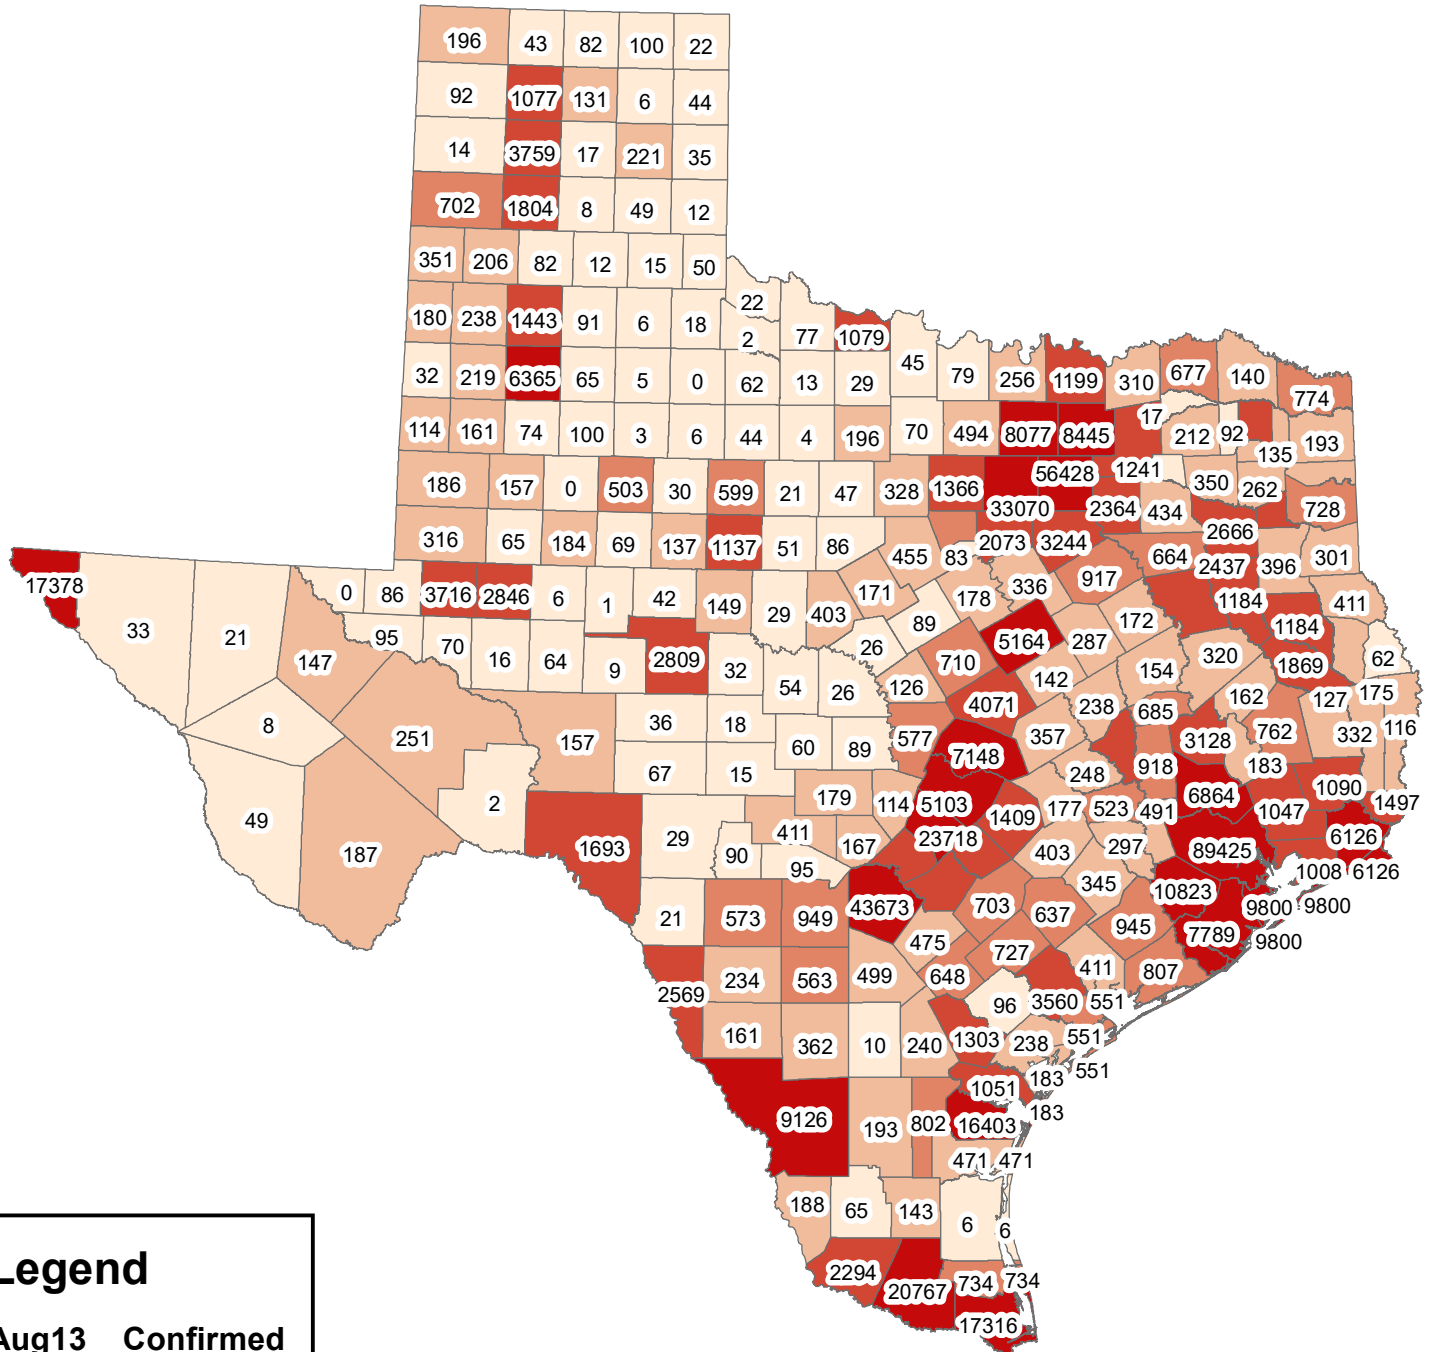

# Texas Covid-19 Confirmed Cases August 13, 2020

**Legend**

**Aug13\_Confirmed**

- 0-100
- 101-500
- 501-1000
- 1001-5000
- 5001-89425

The City of Stephenville makes every effort to ensure this map is free of errors but does not warrant the map or its features. The City of Stephenville provides this map without any warranty of any kind whatsoever, either expressed or implied.

[https://github.com/CSSEGISandData/COVID-19/tree/master/csse\\_covid\\_19\\_data/csse\\_covid\\_19\\_daily\\_reports](https://github.com/CSSEGISandData/COVID-19/tree/master/csse_covid_19_data/csse_covid_19_daily_reports)